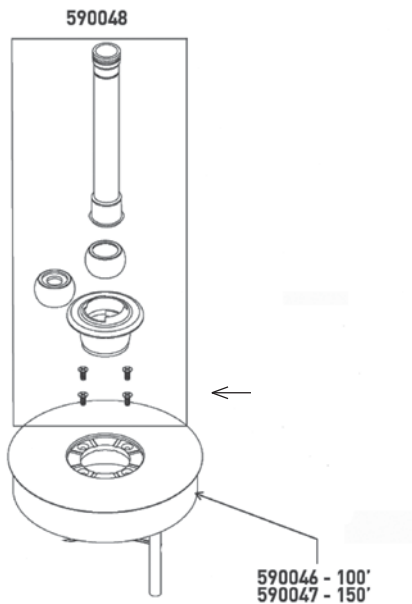

Item	Part No.	Description	US List	Can. List
COLORCASCADE LED LIGHT BUBBLER				
1	590046	LED Bubbler replacement light engine with 100 ft. cord	CALL	CALL
2	590047	LED Bubbler replacement light engine with 150 ft. cord	CALL	CALL
3	590048	Accessory Kit	CALL	CALL

CALIFORNIA PROPOSITION 65 WARNING
⚠️ **WARNING:** Cancer and Reproductive Harm.
⚠️ **AVERTISSEMENT:** Peut Causer le Cancer et des Dommages au Système Reproducteur.
⚠️ **ADVERTENCIA:** Cáncer y Daño Reproductivo.
www.p65warnings.ca.gov PH201714