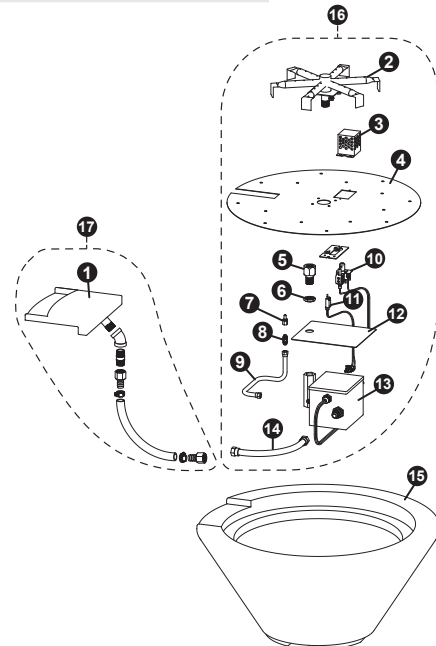

INSTALL ELEVATION	PROPANE	NATURAL GAS
REPLACEMENT BURNER ORIFICES (ITEM #5)		
<4000 ft./[<1219 m]	590280	590282
4000–6000 ft./[1219–1829 m]	590318	590321
6000–8000 ft./[1829–2438 m]	590319	590322
8000–10000 ft./[2438–3048 m]	590320	590323

FIRE/WATER BOWLS		FIRE ONLY BOWLS	
REPLACEMENT BOWLS (ITEM #15)			
Bronze, Round	580205	Bronze, Round	580195
Pewter, Round	580206	Pewter, Round	580196
Natural, Round	580207	Natural, Round	580197
White, Round	580208	White, Round	580198
Black, Round	580209	Black, Round	580199
Bronze, Square	580210	Bronze, Square	580200
Pewter, Square	580211	Pewter, Square	580201
Natural, Square	580212	Natural, Square	580202
White, Square	580213	White, Square	580203
Black, Square	580214	Black, Square	580204

MEDIA TYPE	P/N	Color	KIT P/N
FIRE MEDIA OPTIONS		PAINT REPAIR KITS	
Lava Rock, 3/4"	590267	Bronze	590307
Lava Rock, Tumbled	590268	Pewter	590308
Fire Glass, Black	590269	Natural	590309
Fire Glass, Clear	590270	White	590310
Fire Glass, Brown	590271	Black	590311
Fire Glass, Dark Blue	590272		
Fire Glass, Light Blue	590273		
Fire Glass, Gold	590274		

CALIFORNIA PROPOSITION 65 WARNING
⚠️ **WARNING:** Cancer and Reproductive Harm.
⚠️ **AVERTISSEMENT:** Peut Causer le Cancer et des Dommages au Système Reproducteur.
⚠️ **ADVERTENCIA:** Cáncer y Daño Reproductivo.
www.p65warnings.ca.gov P/N 282154