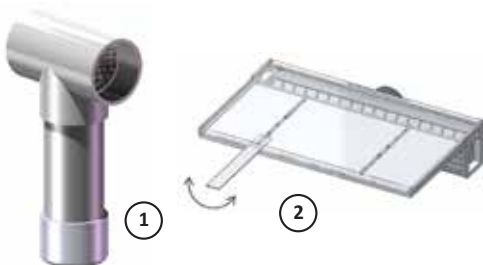

WATERFALL

REPLACEMENT PARTS

Item	Part No.	Description	US List	Can. List
WATERFALL				
1	580004	Rocktrap	CALL	CALL
2	2313	Internal Support Extractor Tool	6.19	7.44

CALIFORNIA PROPOSITION 65 WARNING
⚠️ **WARNING:** Cancer and Reproductive Harm.
⚠️ **AVERTISSEMENT:** Peut Causer le Cancer et des Dommages au Système Reproducteur.
⚠️ **ADVERTENCIA:** Cáncer y Daño Reproductivo.
www.p65warnings.ca.gov