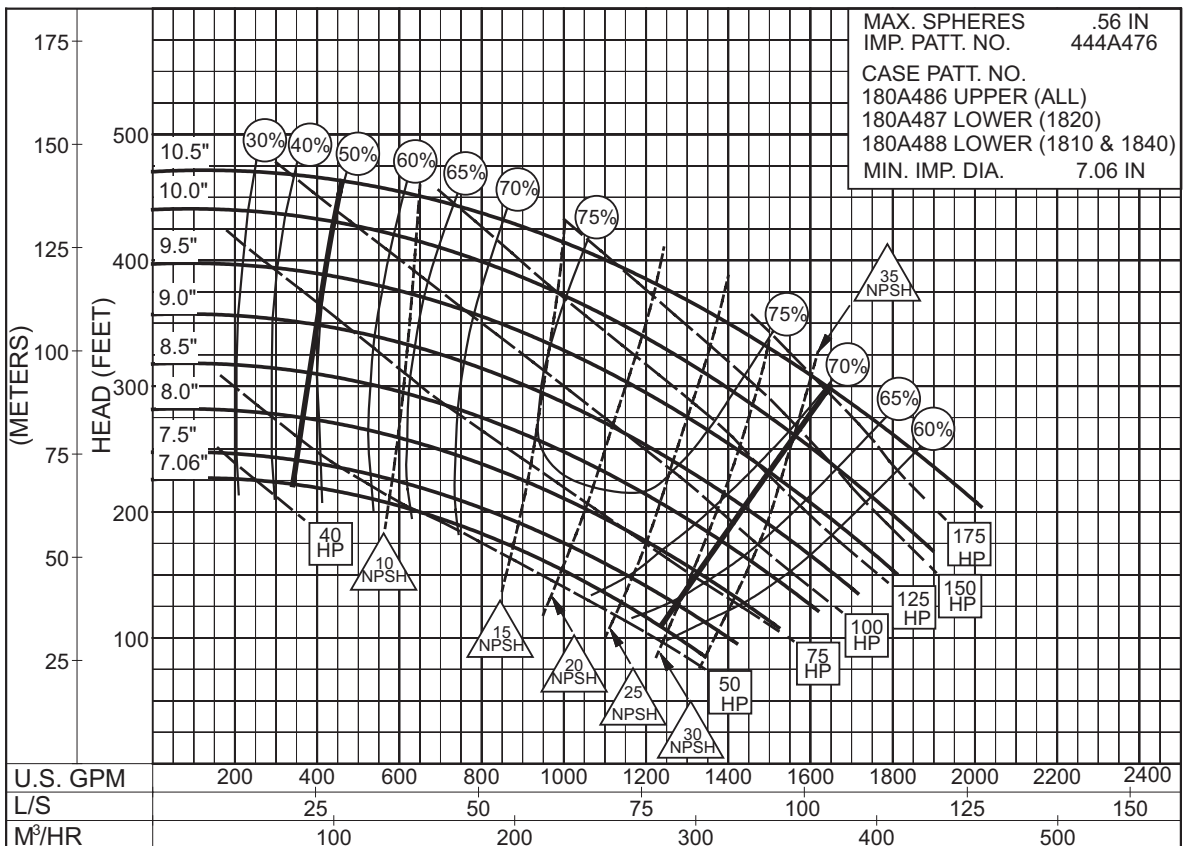

4"
1823C
3550 RPM
Suction Size 5"
Impeller 444A135

4"
1823D
3560 RPM
Suction Size 5"
Impeller 444A476

PC -193673