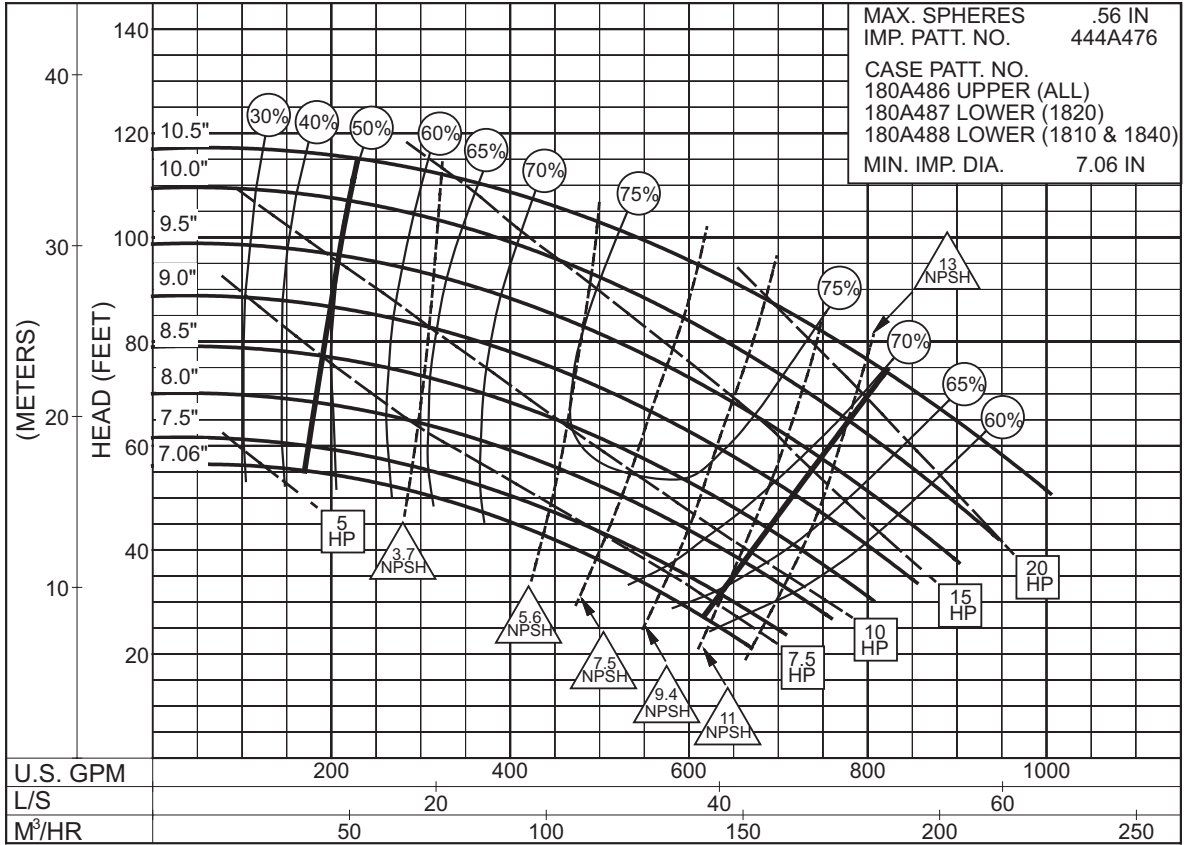

4"
1823D
1775 RPM
Suction Size 5"
Impeller 444A476

PC -193674

4"
1824
1775 RPM
Suction Size 5"
Impeller 444V326