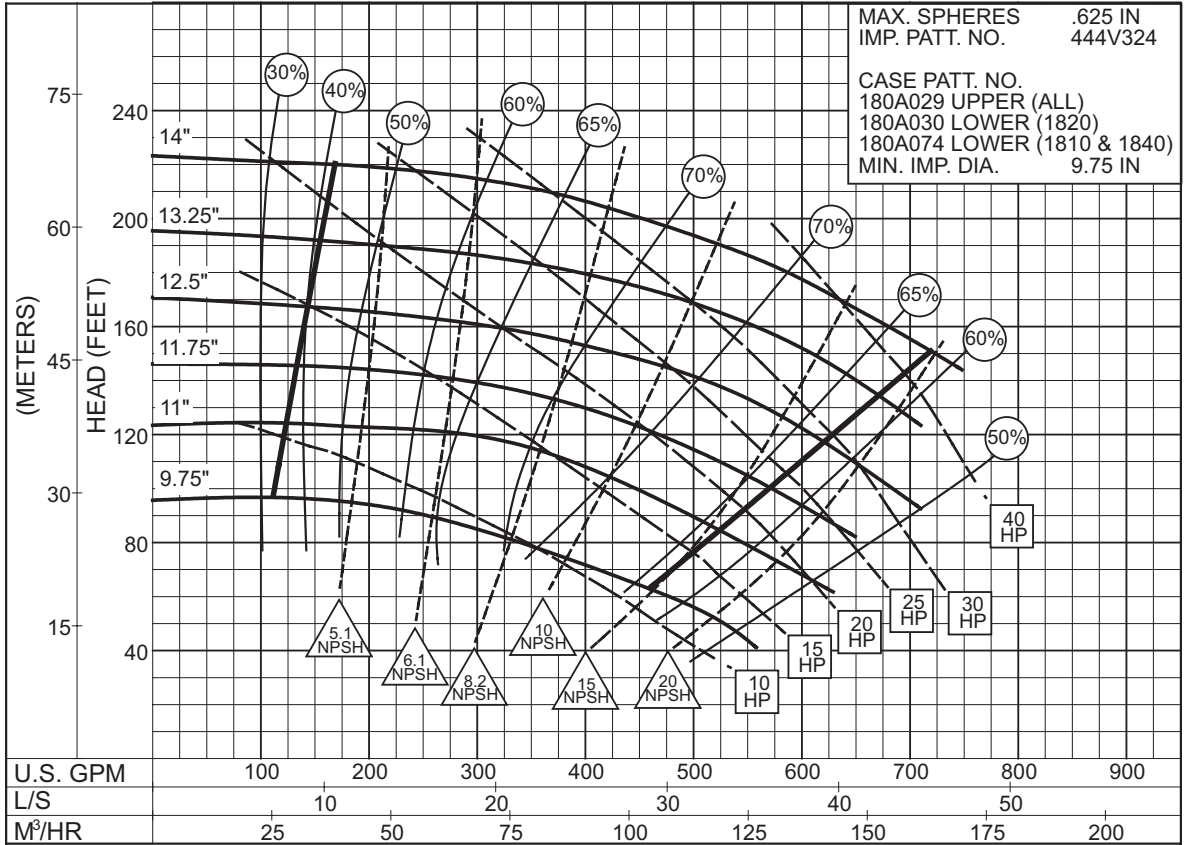

3"
1825
1775 RPM
Suction Size 4"
Impeller 444V324

2PC-117363A

4"
1822B
1775 RPM
Suction Size 5"
Impeller 444A133