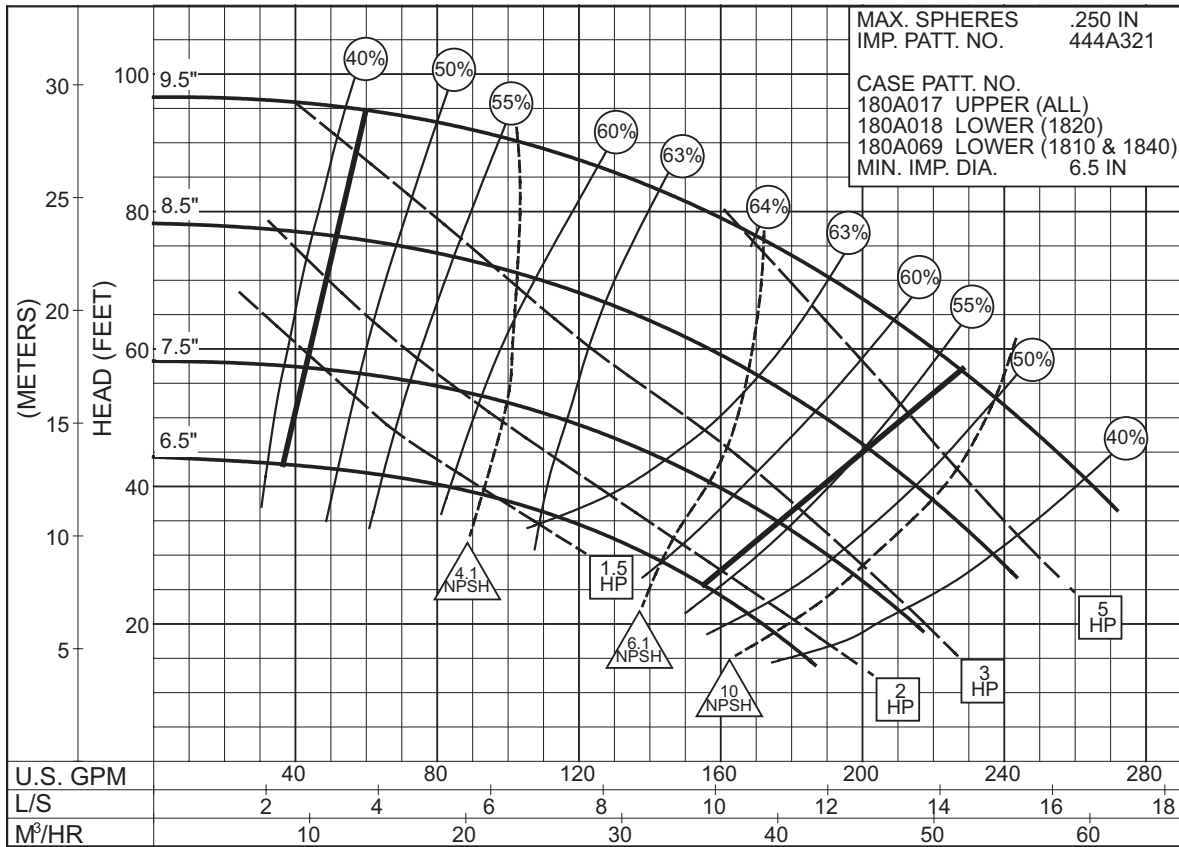

2PC-117354B

2"

1824

1775 RPM

Suction
Size 2-1/2"

Impeller
444A321