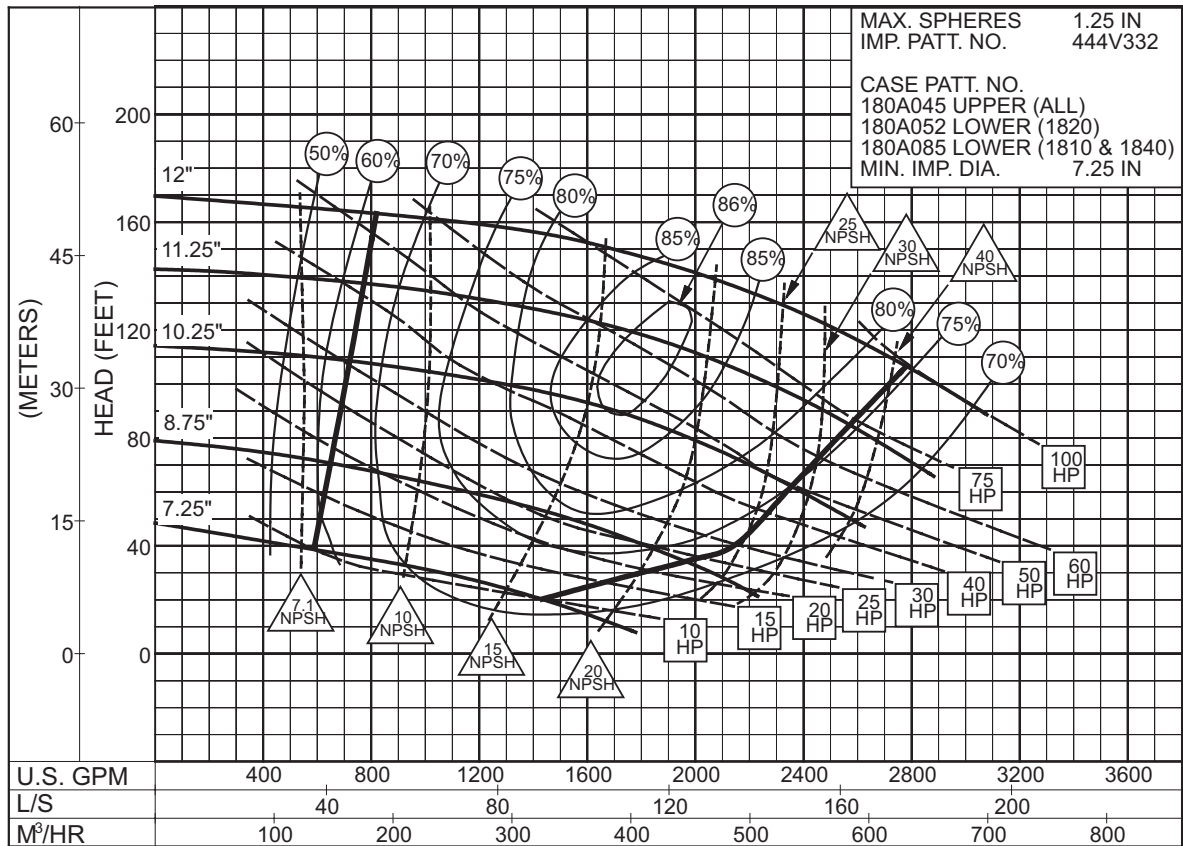

2PC-131637A