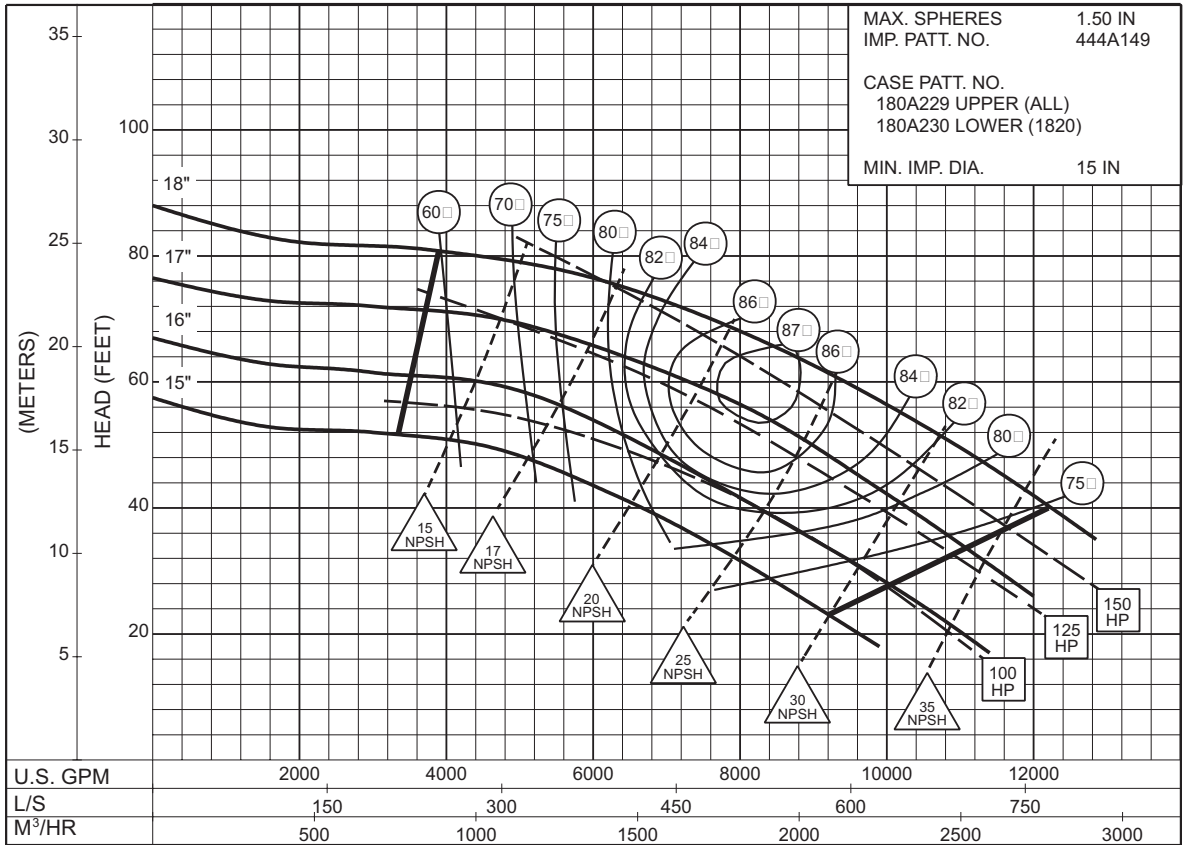

14"
1824
885 RPM

Suction
Size 16"

Impeller
444A149

2PC-132251