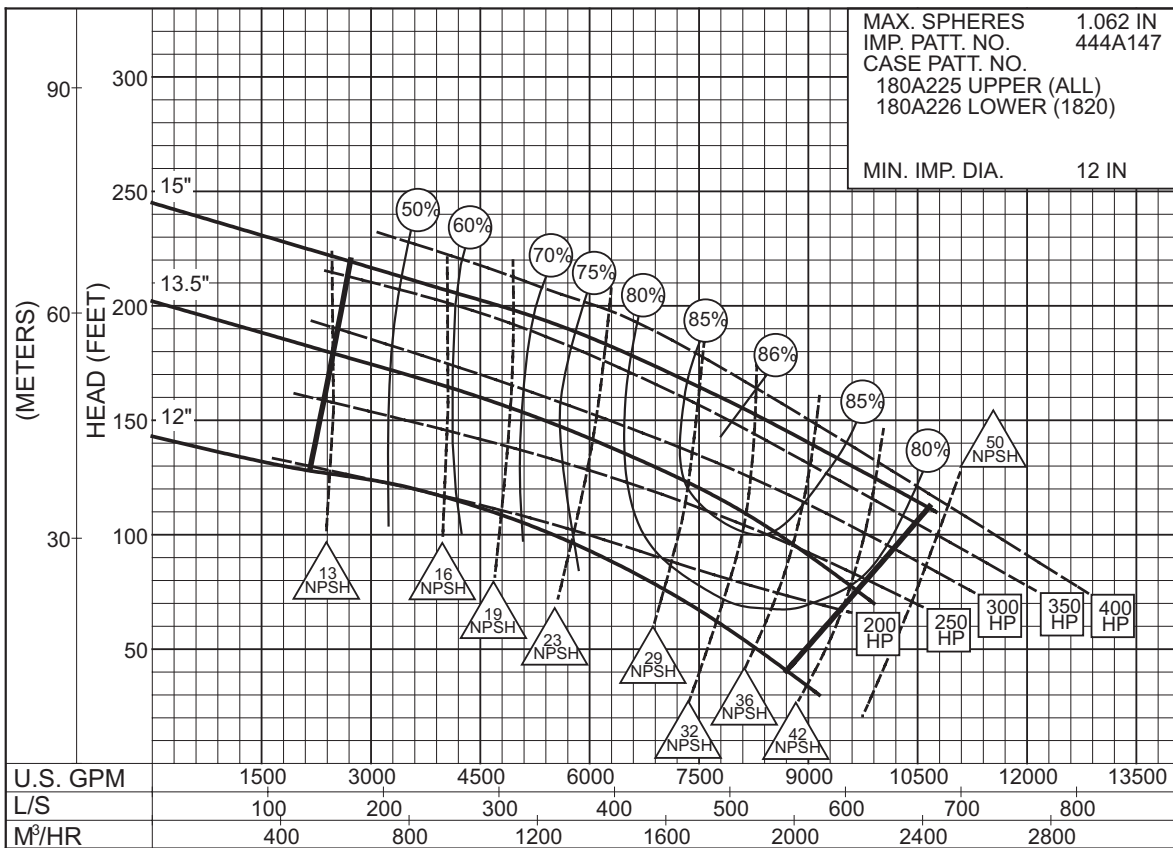

10"

1824D

1775 RPM

Suction
Size 12"

Impeller
444A478

PC - 184660