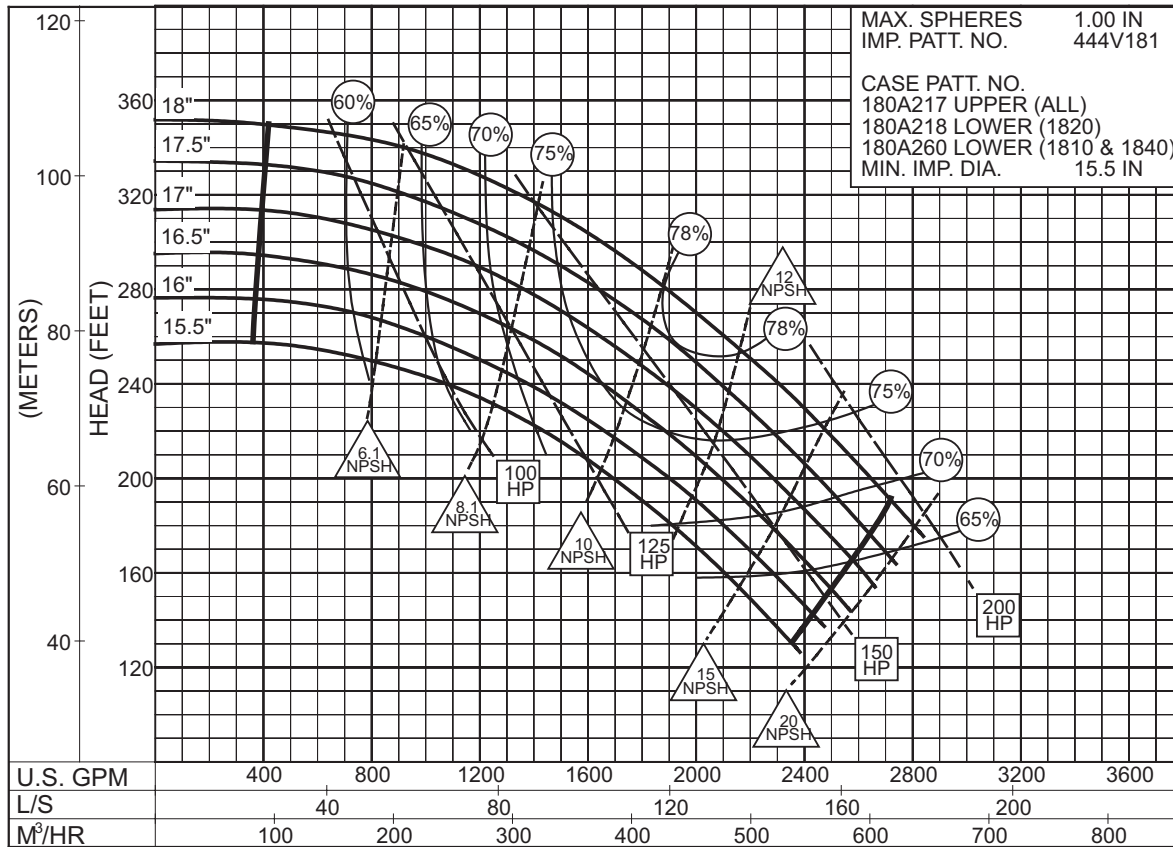

2PC-125668A

6"

1824B

1775 RPM

Suction
Size 8"

Impeller
444V181