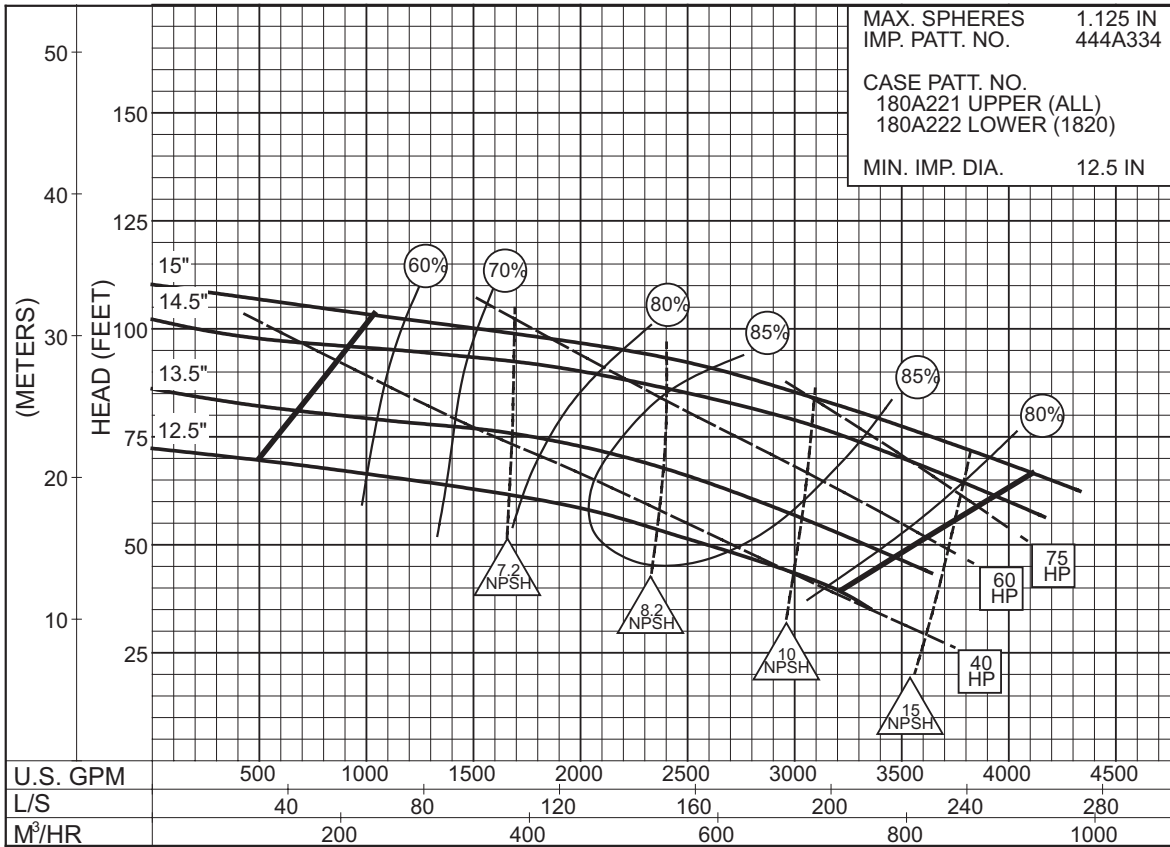

10"
1823C
1180 RPM

Suction
Size 12"

Impeller
444A334