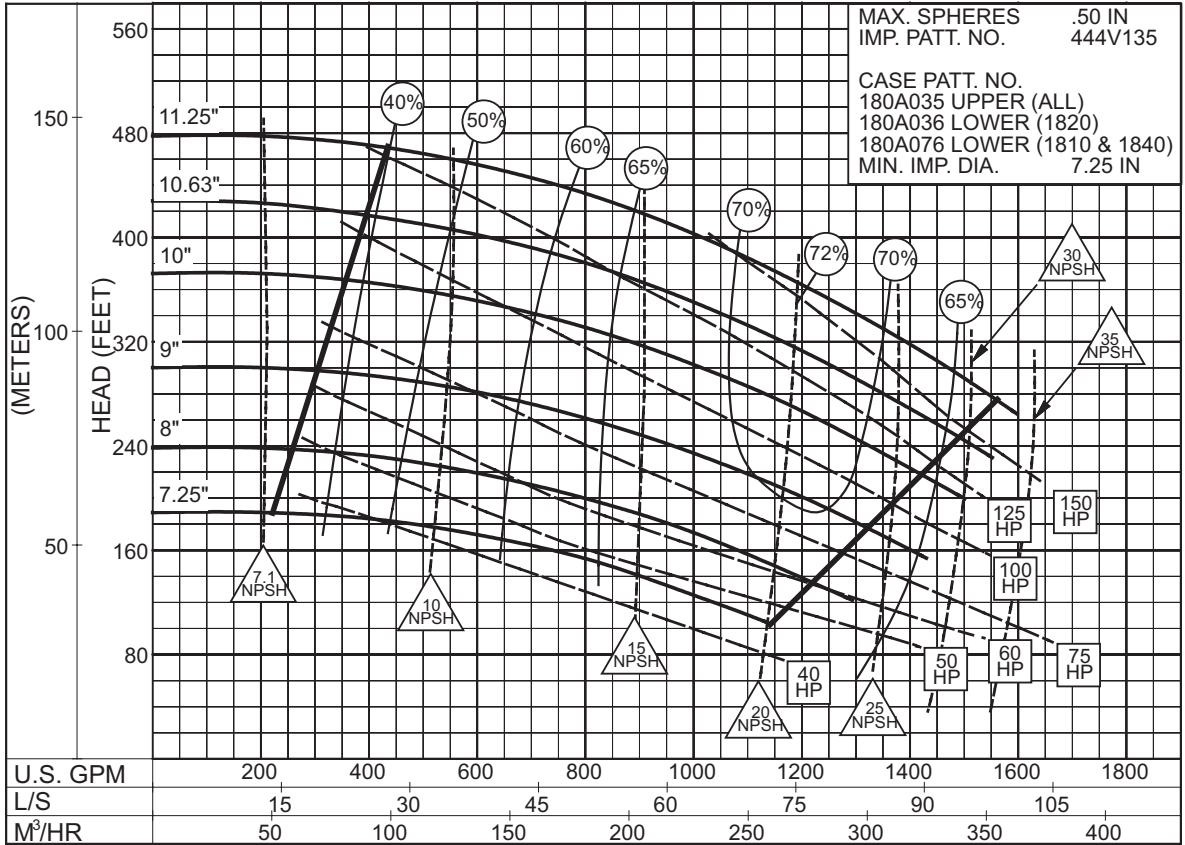

4"
1823C
3550 RPM
Suction Size 5"
Impeller 444A135

2PC-148337A

4"
1823D
3560 RPM
Suction Size 5"
Impeller 444A476