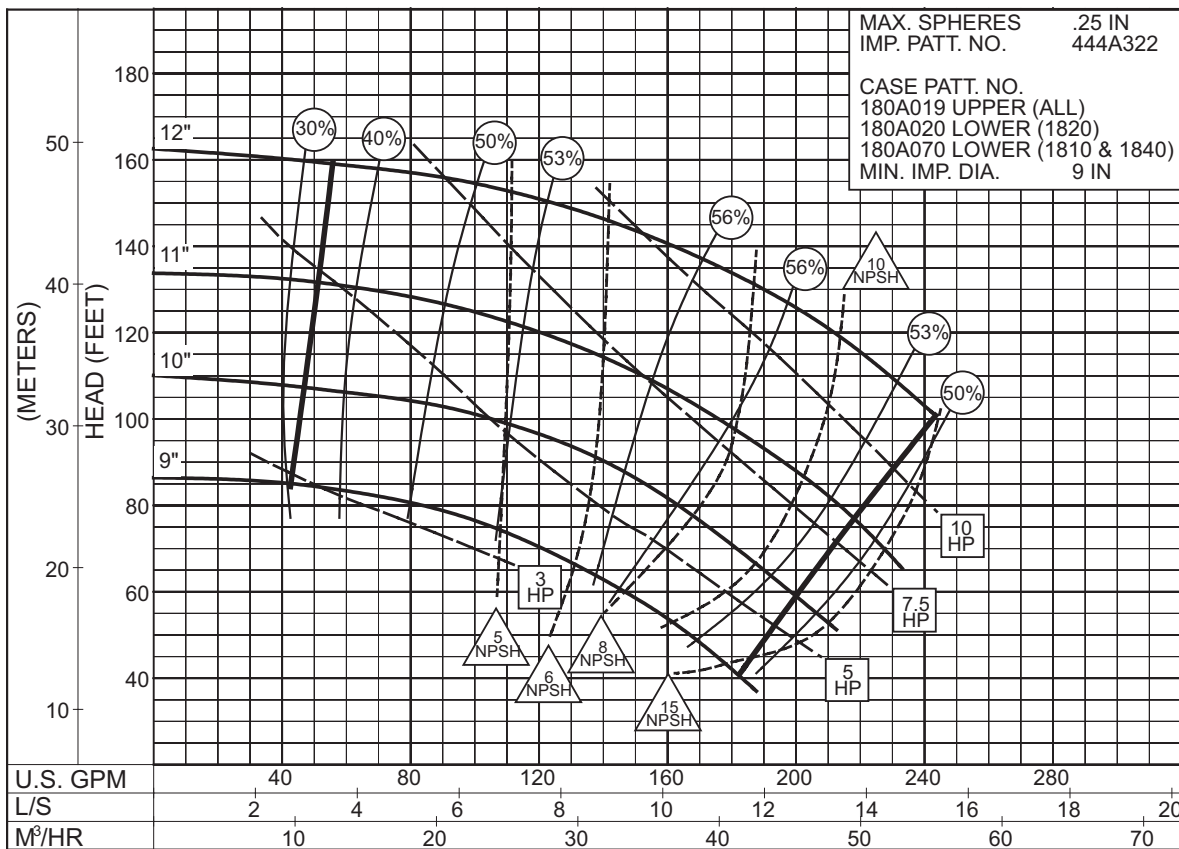

2PC-117355A

2"

1825

1775 RPM

Suction
Size 2-1/2"

Impeller
444A322