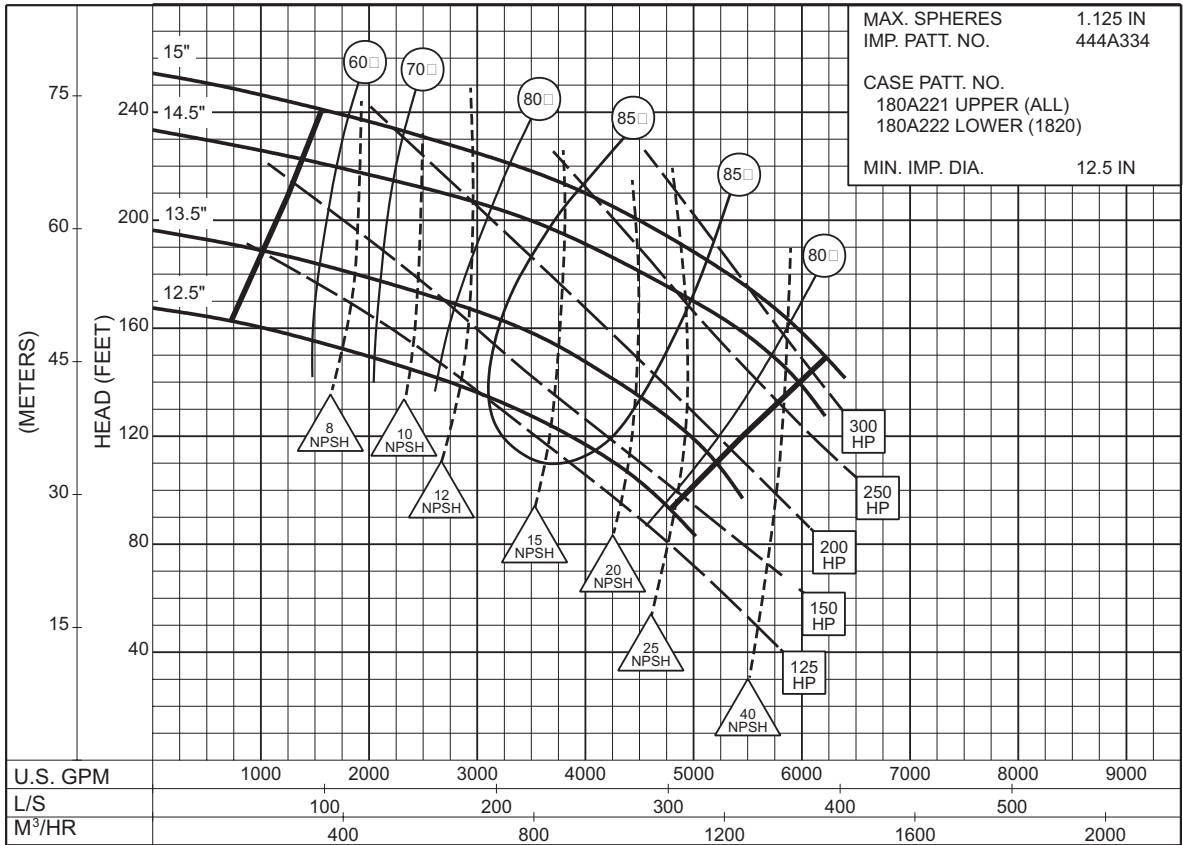

10"
1823C
1775 RPM

Suction Size 12"

Impeller 444A334

2PC-125182

10"
1824
1775 RPM

Suction Size 12"

Impeller 444A146