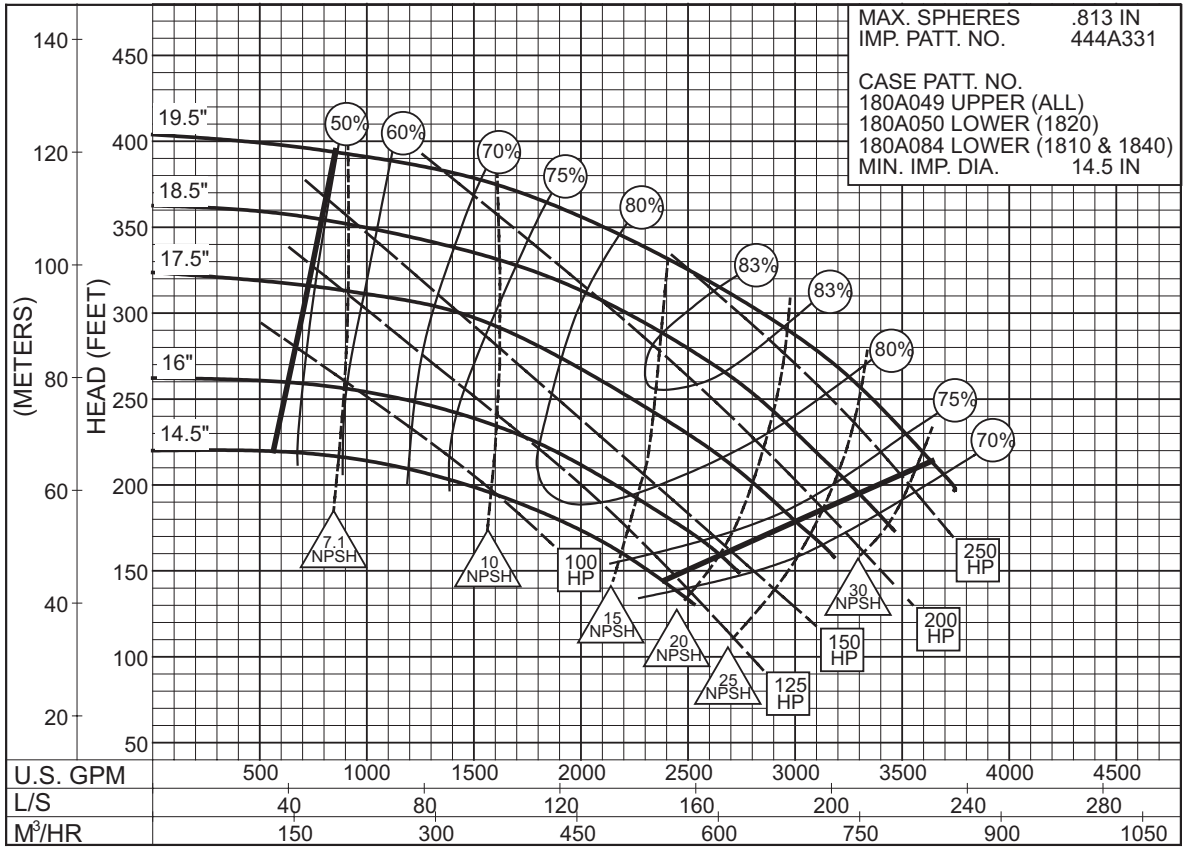

6"
1825
1775 RPM

Suction
Size 8"

Impeller
444A331

2PC-117389A

8"
1821B
1775 RPM

Suction
Size 8"

Impeller
444V332