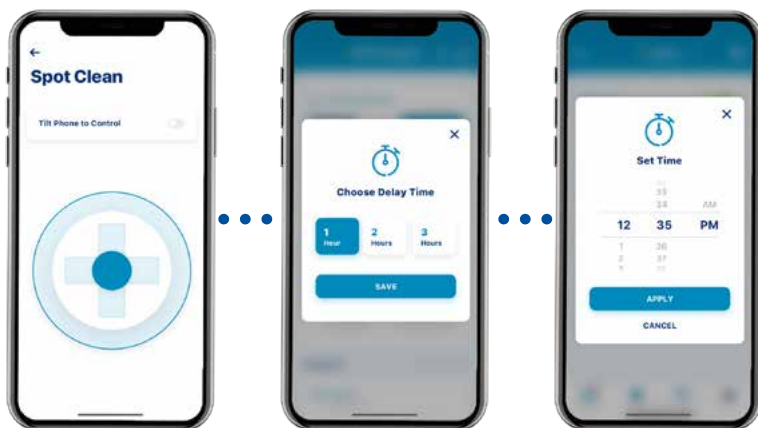

Always ready for those sparkling moments.

The point of a pool is to enjoy the pool, right? The Prowler family makes that possible, even for those last-second pop-ins: Program a repeated cleaning to fit your pool-time preferences, launch a deep cleaning at your command or order up a quick clean.

Pair with the Pentair Home app for next-level convenience.

THE PROWLER 930W CONNECTS TO YOUR WIFI NETWORK, ALLOWING A WHOLE NEW LEVEL OF EASE.

- **GET THE POOL CLEAN WITH SMARTPHONE EASE**

Go about your day and still fit in a cleaning: anytime, anywhere you want.

- **YOU CAN DIRECT IT TO THE DIRTIEST SPOTS**

Using the “Spot Clean” experience in the app.

Prowler® 930W Robotic Inground Pool Cleaner

PENTAIR HOME APP

The Pentair Home app gives you command of your home's water—filter to flow, tap to pool, shower to sump pump, it's home water peace of mind.