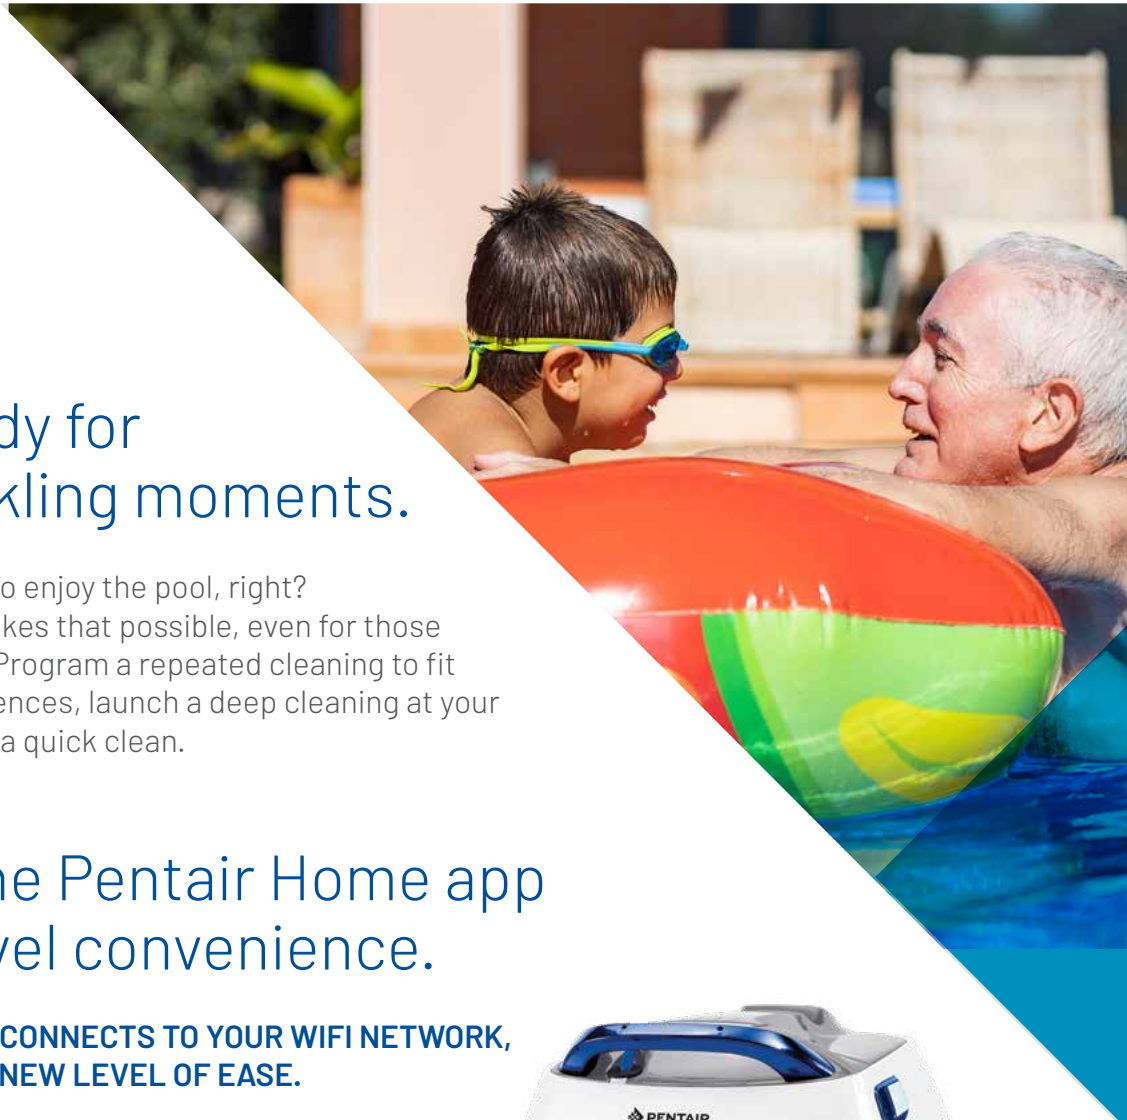

Always ready for those sparkling moments.

The point of a pool is to enjoy the pool, right? The Prowler family makes that possible, even for those last-second pop-ins: Program a repeated cleaning to fit your pool-time preferences, launch a deep cleaning at your command or order up a quick clean.