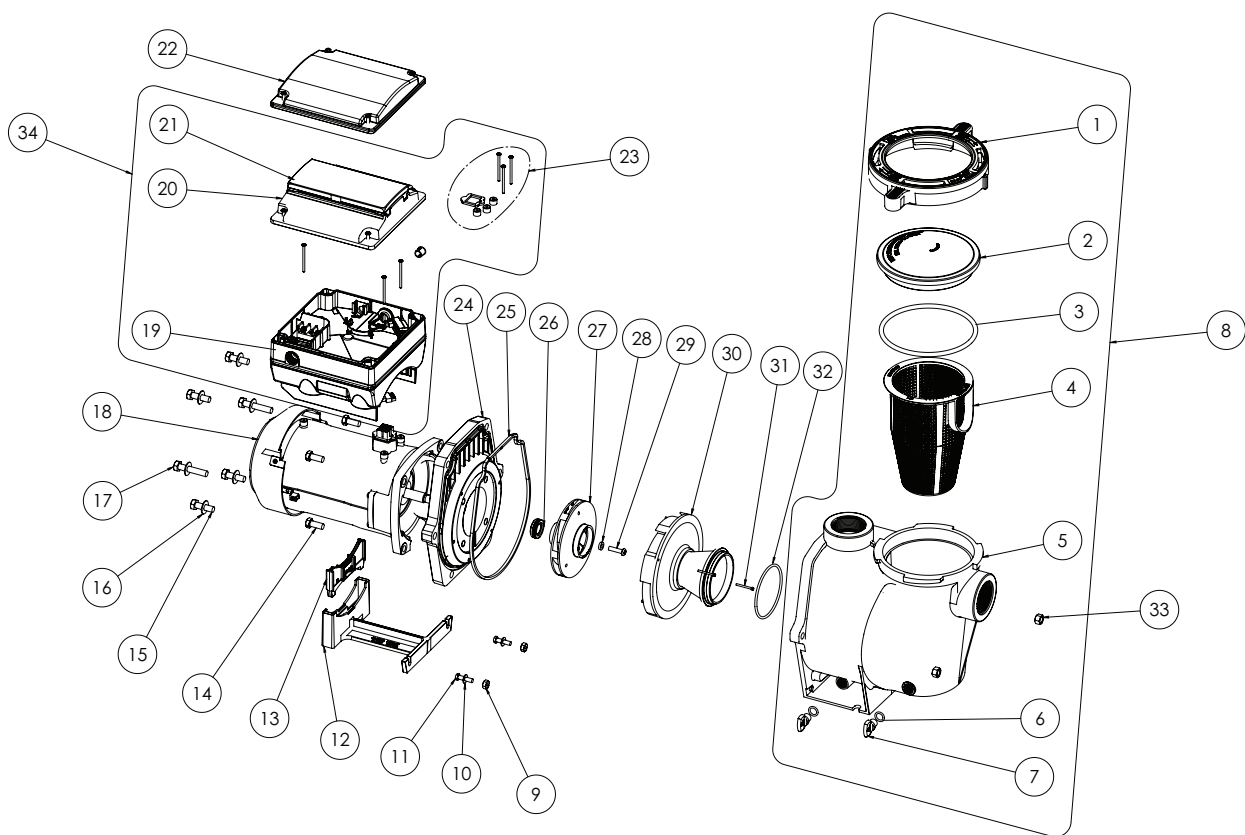

## REPLACEMENT PARTS

Item	Part No.	Description
<b>INTELLIFLO VS+SVRS PUMP</b>		
1	357199	Clamp, Cam and Ramp
2	357151	See-through Lid
3	350013	Lid O-Ring
4	070387	Strainer Basket
5	350015	Volute WF
6	192115	O-Ring 112 for Drain Plug (Qty 2)
7	071131	Drain Plug WF (Qty 2)
8	357243	Volute Kit (Contains items #1-7)
9	071406	Nut 1/4-20 Hex SS (Qty 2)
10	072186	Washer, Flat 1/4" ID x 5/8" OD (Qty 2)
11	071657	Screw 1/4-20 x 1" Hex Cap SS (Qty 2)
12	070927	Foot WF
13	070929	Foot Insert WFE Pump Motor Support
14	070429	Bolt, Hex Head 3/8-16 x 1.25" (Qty 4)
15	072184	Washer, Flat 3/8" ID x 7/8 OD (Qty 6)
16	070430	Bolt, Hex Head 3/8-16 x 1.25" (Qty 4)
17	070431	Bolt, Hex Head 3/8-16 x 2" (Qty 2)
18	350305S	Motor, 3.2 kW 10 Pole
19	356910Z	Drive
20	357527Z	Keypad Assembly Kit (Contains item #21)
21	400100	Keypad Cover
22	356904Z	Keypad Relocation Kit (Contains Keypad Relocation cable and Blank Drive Cover)

Item	Part No.	Description
23	355685	Drive Hardware Kit (Contains Drive Screws, Drive Gasket and Screw Caps)
24	074564	Seal Plate
25	357100	Seal Plate Gasket
26	071734S	Mechanical Seal
27	073131	Impeller
28	075713	Rubber Washer, Impeller Set Screw
29	071652	Impeller Set Screw 1/4-20 LH Thread
30	072928	Diffuser
31	071660	Diffuser Set Screw 4-40 x 1-1/8 (Qty 2)
32	355227	Diffuser O-Ring
33	071404	Nut 3/8" Brass, Nickel Plated (Qty 2)
34	356911Z	Drive Kit (Incl. Items #19-23)
<b>NOT SHOWN</b>		
	350122	50 Ft. Communication Cable
	350202	Seal Plate Kit w/Mechanical Seal (Incl. Items #24, 25 and 26)
	357603	Union Kit (Incl. 2 complete unions for 1 pump - Not included with pump)
	350199	Seal Plate Kit (Ozone/Salt resistant)
	352401	Motor Fan Kit