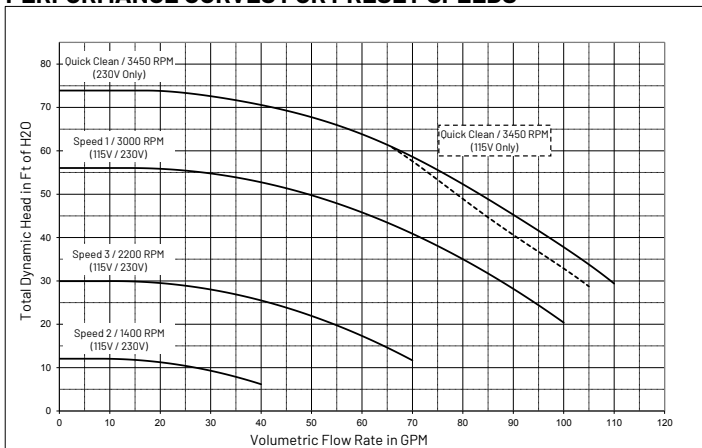

PERFORMANCE CURVES FOR PRESET SPEEDS

Simply Smarter.

The SuperMax VS Variable Speed Pump has earned the Eco Select® brand distinction as one of the greenest and most efficient choices from Pentair.

TRADEGRADE

The TradeGrade family of products is exclusively made for and sold by the world's most demanding pool professionals.

ENERGY STAR® certified SuperMax VS Variable Speed Pump from Pentair meet strict energy efficiency criteria set by the U.S. Environmental Protection Agency and the U.S. Department of Energy. These pumps save money, reduce energy use and protect the environment.

1620 Hawkins Ave | Sanford, NC 27330 | United States | 800.831.7133 | staritepool.com

All indicated Pentair trademarks and logos are property of Pentair Inc. Third party registered and unregistered trademarks and logos are the property of their respective owners. Hayward® and Super Pump® are registered trademarks of Hayward Industries, Inc.