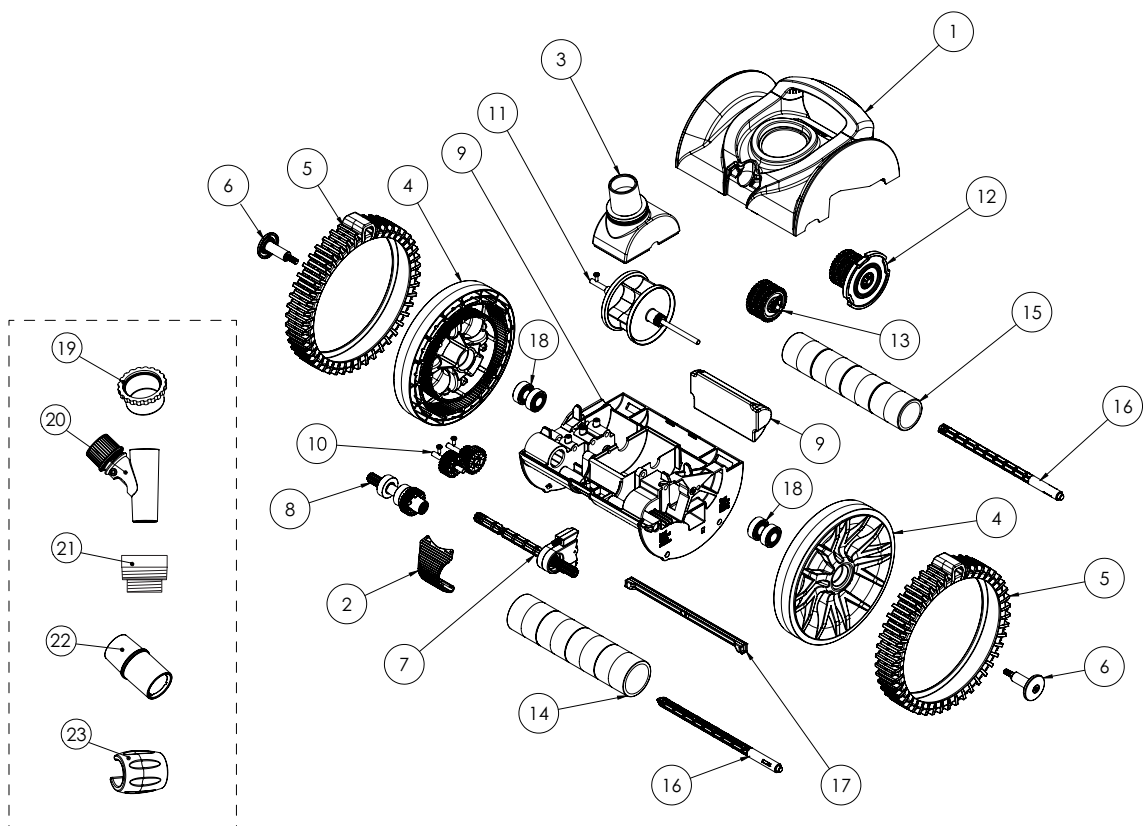

PENTAIR REBEL®

CLEANER REPLACEMENT PARTS

Item	Part No.	Qty.	Description	US List	Can. List
PENTAIR REBEL REPLACEMENT PARTS					
1	360477	1	Top Cover Kit	89.71	107.80
2	360284	1	Buckle Kit	11.93	14.34
3	360453	1	Swivel Kit	41.79	50.21
4	360480	1	Wheel Kit	78.05	93.78
5	360482	1	Tire Kit	105.32	126.55
6	360483	1	Wheel Hub Kit	31.36	37.68
7	360289	1	Left Drive Kit	54.64	65.66
8	360290	1	Right Drive Kit	62.48	75.08
9	360485	1	Chassis Kit	113.24	136.07
10	360292	1	Drive Gear Kit	17.67	21.23
11	360293	1	Turbine Kit	45.90	55.15
12	360294	1	Cam Kit	23.55	28.30
13	360295	1	Cam Gear Kit	23.55	28.30
14	360296	1	Front Roller Kit	54.64	65.66
15	360297	1	Rear Roller Kit	46.99	56.46
16	360487	1	Roller Bar Kit	39.18	47.08
17	360299	1	Wear Bar Kit	CALL	CALL
18	360492	1	Bearing Kit	40.99	49.25
19	41200-0211	1	Valve Cap	CALL	CALL

Item	Part No.	Qty.	Description	US List	Can. List
20	412-0213	1	Regulator Valve	CALL	CALL
21	K12079	1	Threaded Compression Adaptor	16.16	19.42
22	41200-0212	1	Flow Gauge	42.48	51.04
23	360300	1	Hose Float	CALL	CALL
NOT SHOWN					
	GW9530	1	Vacuum Line Door	80.61	96.86
	41201-0236	2	Eyeball Diverter	0.69	0.83
	K12465	1	Hose Protector	12.14	14.59
	K01213	1	Hose Set	350.12	420.70
	360488	1	Leader Hose Replacement	66.35	79.73
	360490		Large Hump Tire	111.25	133.68
	360491		Long Run Cam	CALL	CALL
	360517		Rebel Cleaner Tune-Up Kit (includes items 4, 5, 6, 7 & 18)	217.97	261.91