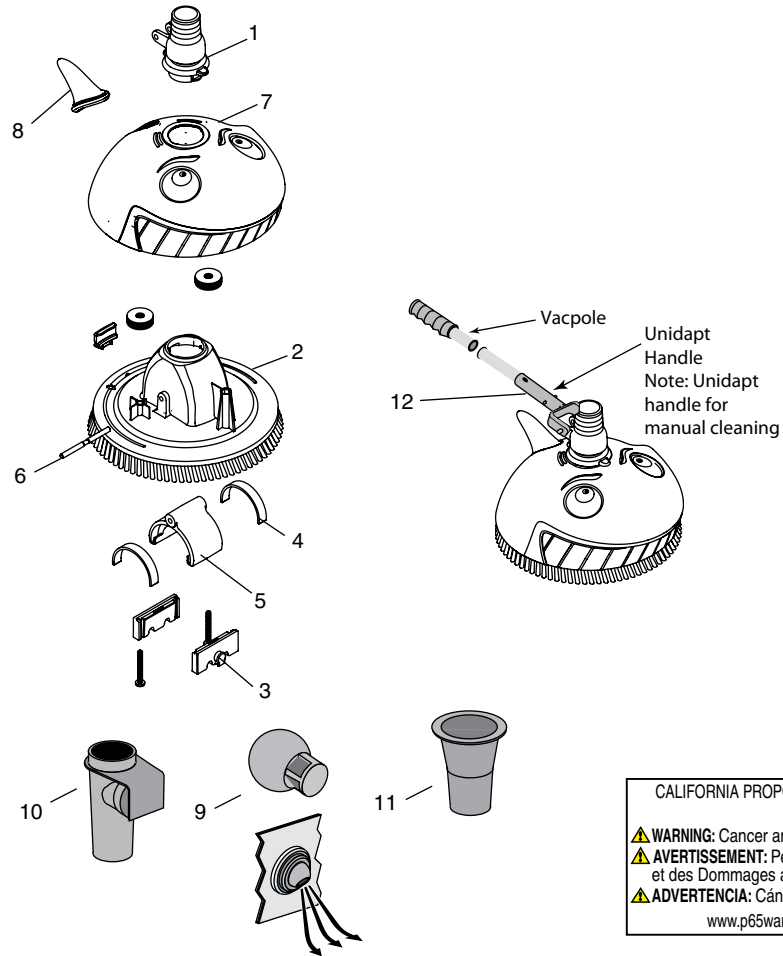

KREEPY KRAULY® 'LIL SHARK™ - 2013 MODEL

CLEANER REPLACEMENT PARTS

CALIFORNIA PROPOSITION 65 WARNING
⚠️ **WARNING:** Cancer and Reproductive Harm.
⚠️ **AVERTISSEMENT:** Peut Causer le Cancer et des Dommages au Système Reproducteur.
⚠️ **ADVERTENCIA:** Cáncer y Daño Reproductivo.
www.p65warnings.ca.gov. PR32017A

Item	Part No.	Qty.	Description	US List	Can. List
LIL SHARK REPLACEMENT PARTS					
1	GW9012	1	Swivel Assembly	39.74	47.75
2	*	1	Pool Cleaner Body (with Bristles)		
3	41100-0027	1	Oscillator Impact Bumper (Pkg of 2)	17.51	21.04
4	GW9004	1	Oscillator Seals (Pkg of 2)	19.53	23.47
5	GW9003	1	Oscillator Kit (Includes Seals)	120.43	144.71
6	GW9002	1	Axle Shaft	28.38	34.10
7	371514Z	1	Cover Kit	56.16	67.48
8	371508Z	1	Fin Kit	5.98	7.19
9	GW9014	1	Flow Director	30.54	36.70
10	GW9016	1	Vacuum Regulator	87.82	105.52
11	GW9015	1	Reducer Cone	31.36	37.68
12	GW9019	1	Unidapt Handle	16.49	19.81
NOT SHOWN					
	371526Z	1	Replacement Hose Kit	194.65	233.89