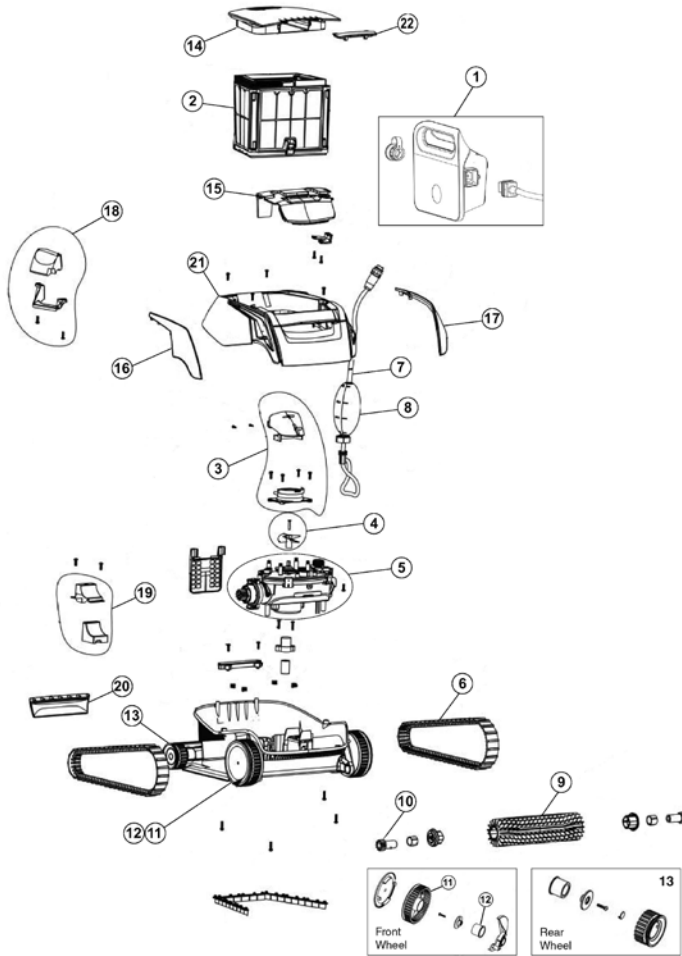

PENTAIR PROWLER® 910 / WARRIOR SL

CLEANER REPLACEMENT PARTS

Item	Part No.	Description	US List	Can. List
PROWLER 910/WARRIOR SL				
1	360337	Power Supply	710.84	854.15
2	360496	Filter Assembly	214.76	258.06
3	360339	Impeller Cover	18.99	22.82
4	360340	Impeller	22.76	27.35
5	360341	Motor Unit	850.94	1022.49
6	360342	Track	53.02	63.71
7	360343	Communication Cable	138.26	166.13
8	360344	Cable Float	26.47	31.81
9	360345	Active Brush	21.60	25.95
10	360346	Brush Mounting	15.12	18.17
11	360347	Front Wheel	7.56	9.08
12	360388	Front Wheel Bushing	18.91	22.72
13	360348	Rear Wheel Assembly	29.00	34.85
14	360349	Filter Cover, Prowler 910	75.79	91.07
14	360521	Filter Cover, Warrior SL	90.82	109.13
15	360350	Intermediate Cove	11.34	13.63
16	360351	Side Cover, Right	11.34	13.63
17	360352	Side Cover, Left	11.34	13.63
18	360354	Internal Top Float and Housing	7.56	9.08
19	360355	Internal Bottom Float and Housing	7.56	9.08
20	360356	Float Rubber Cover	11.34	13.63
21	360358	External Housing, Prowler 910	60.66	72.89
21	360498	External Housing, Warrior SL	97.60	117.28
22	360359	Latch	22.38	26.89
NOT SHOWN				
	360039	Prowler Tester Power Supply	93.37	112.19
	360518	Prowler 900s Dealer Service Pack	CALL	CALL