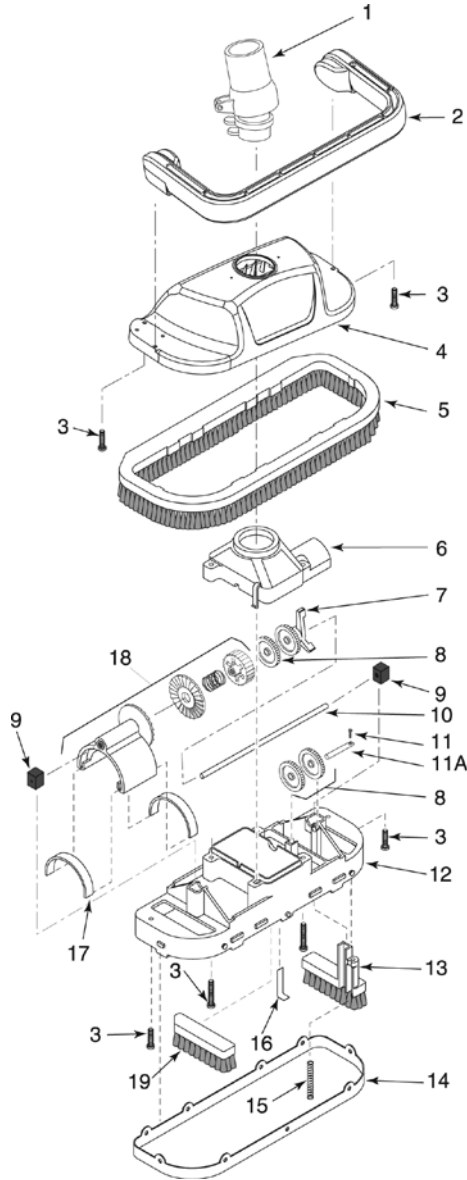

KREEPY KRAULY® GREAT WHITE®

CLEANER REPLACEMENT PARTS

Item	Part No.	Description		
GREAT WHITE REPLACEMENT PARTS				
1	GW9012	Swivel Assembly	39.74	47.75
2	360227	Bumper	120.43	144.71
3	GW9504	Screw Kit (6 short, 2 long)	18.66	22.42
4	GW9501	Shroud	213.92	257.05
5	GW9505	Brush Ring Kit (Includes Vacuum Skirt)	145.90	175.31
6	GW9506	Oscillator Chamber Cap	62.04	74.55
7	GW9507	Cam Kit (2 & 3 Leg Cams)	43.78	52.61
8	GW9509	Idler Gear Kit (Includes 3 Gears)	43.44	52.20
9	GW9512	Block Kit (Includes 2 Blocks)	24.22	29.10
10	GW9513	Long Gear Shaft (Stainless Steel)	62.02	74.52
11		Shaft Mounting Screw (included in Part No. 11A)	CALL	CALL
11A	GW9536	Shaft Kit - Includes Part No. 11	22.18	26.65
12	GW9535	Lower Body	156.27	187.77
13	GW9517	Lift Brush	49.64	59.65
14	GW9508	Vacuum Skirt	35.06	42.13
15	GW9522	Lift Brush Spring	15.93	19.14
16	GW9523	Ratchet Tab (Stainless Steel)	14.28	17.16
17	GW9004	Oscillator Seal Kit (Includes 2 Seals)	19.53	23.47
18	GW9503	Oscillator Assembly Kit (Includes Item #17, Ratchet Ass'y not sold separately)	201.60	242.24
19	GW9013	Center Brush Kit (Set of 2)	56.27	67.61
NOT SHOWN				
	GW9527	Ratchet Tab Service Kit	24.45	29.38
	41200-0213	Vacuum Regulator and Cap	83.70	100.57
	GW9015	Reducer Cone	31.36	37.68
	GW9019	Unidapt Handle	16.49	19.81
	GW9530	Vac Port Fitting	80.61	96.86
	41200-0212	Flow Gauge	42.48	51.04
	41200-0130	Hose Sectional Kit with Leader, 40 ft.	353.48	424.74
	41200-0133	Hose, bulk pack 20, 1-1/2 in. M/F sections	483.77	581.30
	41200-0134	Hose bulk pack 12, leader sections	326.43	392.24
	360394	Replacement Leader Hose	70.42	84.62
	77705-0200	Accessory Pkg. includes: GW9012, 41200-0213, GW9015, GW9019, GW9530, 41200-0212	121.88	146.45

CALIFORNIA PROPOSITION 65 WARNING

⚠️ **WARNING:** Cancer and Reproductive Harm.
⚠️ **AVERTISSEMENT:** Peut Causer le Cancer et des Dommages au Système Reproducteur.
⚠️ **ADVERTENCIA:** Cáncer y Daño Reproductivo.

www.p65warnings.ca.gov
PK2017A