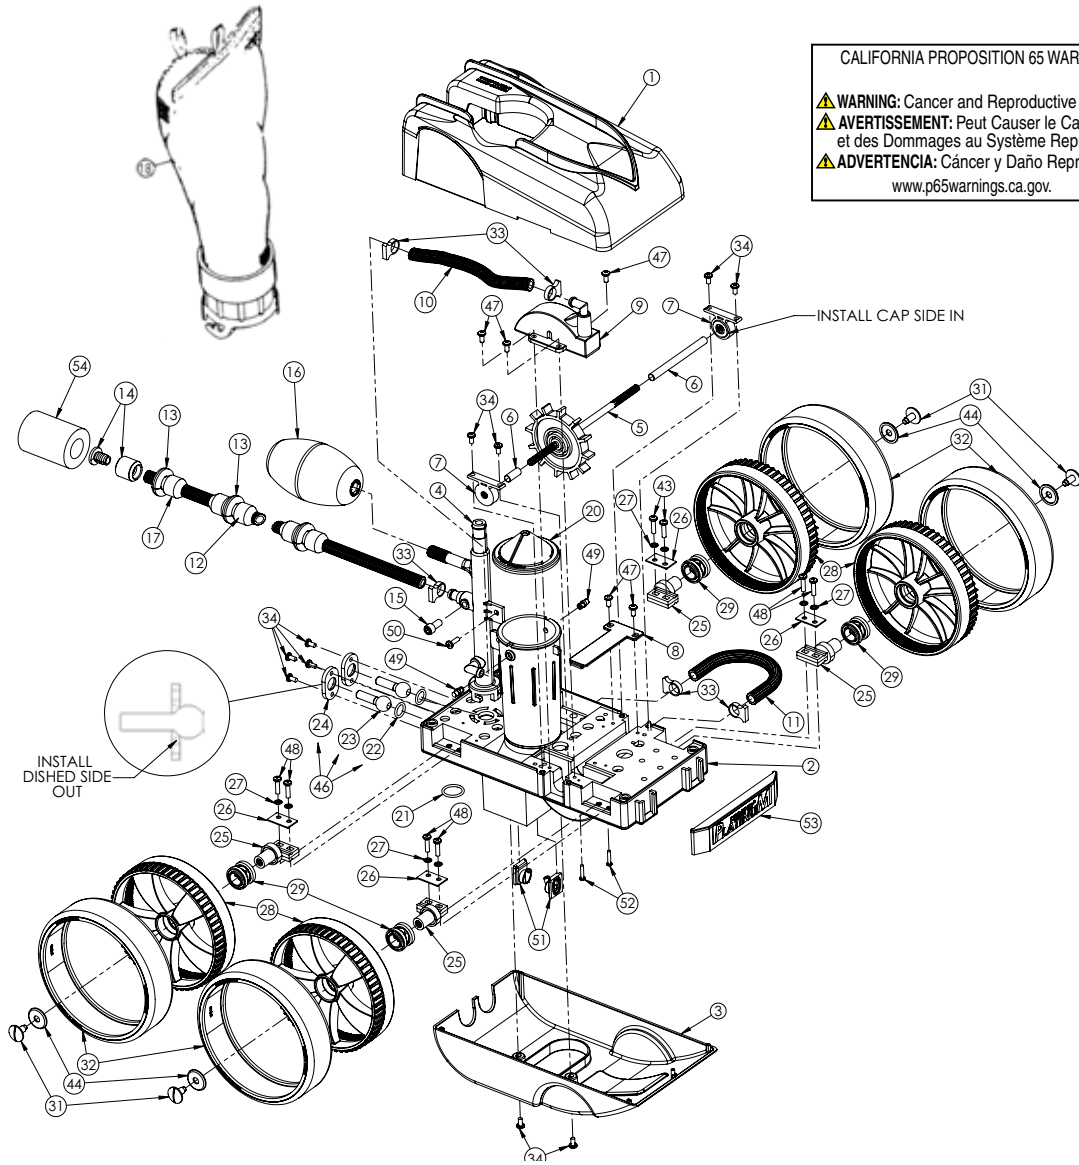

KREEPY KRAULY® PLATINUM™

CLEANER REPLACEMENT PARTS - 2012 MODEL

KREEPY KRAULY® PLATINUM™ (CONT'D)

CLEANER REPLACEMENT PARTS - 2012 MODEL

Item	Part No.	Qty.	Description	US List	Can. List
PLATINUM REPLACEMENT PARTS					
1	LLU5PM	1	Top Cover - Gray	189.76	228.02
2	LLU145N	1	Main Frame - White	2093.70	2515.79
2	LLU145NG	1	Main Frame - Gray	CALL	CALL
3	EU10N	1	Bottom Cover - White	106.70	128.21
3	LLU10NG	1	Bottom Cover - Gray	106.70	128.21
4	LLU6	1	Feed Mast with O-Ring - White	74.54	89.57
4	LLU6G	1	Feed Mast with O-Ring - Gray	90.60	108.86
5	EC86	1	Turbine Drive Shaft - Complete	58.22	69.96
6	EC83	1	Turbine Spacers	4.19	5.03
7	EC80	2	Turbine Bearings - Gray	56.97	68.46
8	EA40	1	Turbine Shaft Shield - White	12.82	15.40
8	LLA40G	1	Turbine Shaft - Gray	CALL	CALL
9	EC110	1	Turbine Shaft w/ Elbow - White	21.26	25.55
9	LLC110PM	1	Turbine Cover w/ Elbow - Gray	CALL	CALL
10	EX120	1	Turbine Cover Hose - 9 in. White	CALL	CALL
10	LLX120	1	Turbine Cover Hose - 9 in. - Gray	CALL	CALL
11	EC120	1	Venturi Jet - 7/3/4 in. - White	3.03	3.64
11	LLC120G	1	Venturi Jet - 7/3/4 in. - White	4.19	5.03
12	EB5L	1	Sweep Hose Complete - White	56.71	68.14
12	LLB5G	1	Sweep Hose Complete - Gray	83.70	100.57
13	EB10G	5	Sweep Hose - Wear Ring	20.00	24.03
14	EB25	1	Sweep Hose -Jet w/ Collar - White	6.00	7.21
14	LLB25PM	1	Sweep Hose - Jet w/ Collar - Gray	12.42	14.92
15	EB20	1	Sweep Hose Adj. Screw - White	4.86	5.84
15	LLB20G	1	Sweep Hose Adj. Screw - Gray	CALL	CALL
16	EA20	1	Ballast Float - White	CALL	CALL
16	LLA20G	1	Ballast Float - Gray	13.76	16.53
17	EH07	4	Sweep Hose - Hose Sleeve - White	7.80	9.37
17	LLH07PM	4	Sweep Hose - Hose Sleeve - Gray	10.57	12.70
18	EU15	1	Coarse Mesh Bag - Blue/White Collar	80.60	96.85
18	EU15G	1	Coarse Mesh Bag - Blue/Gray Collar	81.96	98.48
18	EU16	1	Fine Mesh Bag - Velcro Brand Fastner	63.26	76.01
18	EU16G	1	Fine Mesh Bag - Velcro Brand Fastner - Gray	71.99	86.50
19	360002	1	Fine Mesh Bag - White Collar	81.77	98.25
19	360009	1	Fine Mesh Bag - Gray Collar	81.78	98.27
20	EU9	1	Debris Valve	5.90	7.09
21	EU7	2	O-Ring for Feed Mast	2.55	3.06
22	E18	2	O-Ring for Thrust Jet	4.39	5.28
24	EC135	2	Thrust Jet Plates - White	8.56	10.29
24	LLC135G	2	Thrust Jet Plates - Gray	18.10	21.75
25	EC65	4	Axle - Large Wheels	8.01	9.62
26	EC70	8	Axle Plate	3.24	3.89
27	EC45	4	Axle - Lock Washer	5.20	6.25
28	370406Z	4	Wheel w/out Bearings - Gray	64.93	78.02
29	EC60	2	Wheel Bearings Only - White	31.47	37.81
30	E10	1	Back-Up Valve - White	155.74	187.14
30 *	LL10PM	1	Back-Up Valve - Gray	160.21	192.51
31	MC55G	5	Wheel Screw - Gray	CALL	CALL
32	370405Z	1	Wheel - Rubber Tire - Black	41.52	49.89
33	EB15	5	Hose Clamp	4.48	5.38