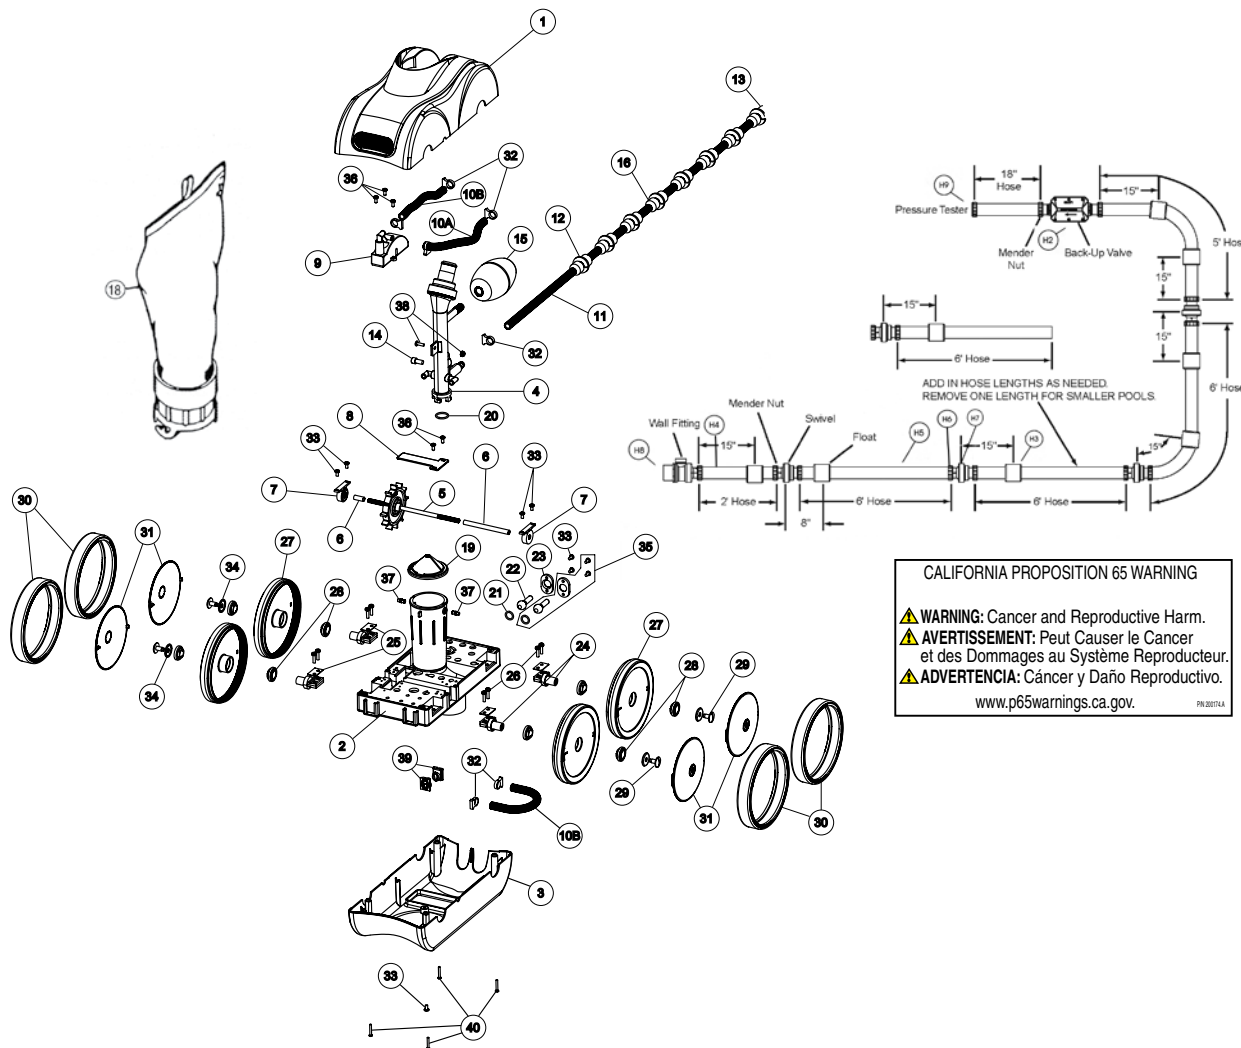

KREEPY KRAULY® LEGEND® II

LX5000G AND LX5000GG CLEANER REPLACEMENT PARTS

CALIFORNIA PROPOSITION 65 WARNING

⚠️ **WARNING:** Cancer and Reproductive Harm.
⚠️ **AVERTISSEMENT:** Peut Causer le Cancer et des Dommages au Système Reproducteur.
⚠️ **ADVERTENCIA:** Cáncer y Daño Reproductivo.

www.p65warnings.ca.gov

Item	Part No.	Qty.	Description	US List	Can. List
KREEPY KRAULY LEGEND II REPLACEMENT PARTS					
1	360003	1	Top Cover	140.26	168.54
2	LXU145N	1	Main Frame	CALL	CALL
2	360016	1	Main Frame Gray	1907.80	2292.41
3	360004	1	Bottom Cover	102.59	123.27
3	360011	1	Bottom Cover Gray	102.63	123.32
4	LXU6	1	Feed Mast w/ O-Ring & Swivel Gray	80.08	96.22
4	360017	1	Feed Mast w/ O-Ring & Swivel	84.51	101.55
5	EC86	1	Turbine Drive Shaft - Complete	58.22	69.96
6	EC83	2	Turbine Spacers	4.19	5.03
7	EC80	2	Turbine Bearings	56.97	68.46
8	EA40	1	Turbine Shaft Shield	12.82	15.40
9	LXC110	1	Turbine Cover w/Elbows	37.24	44.75
10A & B	EC120	2 & 1	Turbine/Venturi Hose 7-3/4 in. length	3.03	3.64
10A & B	LLC120G	2 & 1	Turbine/Venturi Hose 7-3/4 in. length - Gray	4.19	5.03

Item	Part No.	Qty.	Description	US List	Can. List
11	EB5L	1	Sweep Hose - Complete	56.71	68.14
11	LLB5G	1	Sweep Hose - Complete - Gray	83.70	100.57
12	EB10	9	Sweep Hose - Wear Ring	19.99	24.02
13	EB25	1	Sweep Hose - Jet w/Collar	6.00	7.21
13	LLB25PM	1	Sweep Hose - Jet w/Collar - Gray	12.42	14.92
14	370198	1	Sweep Hose Adjustment Screw	4.60	5.53
15	EA20	1	Ballast Float	9.48	11.39
15	LLA20G	1	Ballast Float - Gray	13.76	16.53
16	EH07	4	Sweep Hose - Hose Sleeve	7.80	9.37
16	LLH07PM	4	Sweep Hose - Hose Sleeve - Gray	10.57	12.70
17	EU15	1	Coarse Mesh Bag-Blue (Optional - not shown)	80.60	96.85
17	EU15G	1	Coarse Mesh Bag - Blue/Gray Collar (Optional - not shown)	81.96	98.48