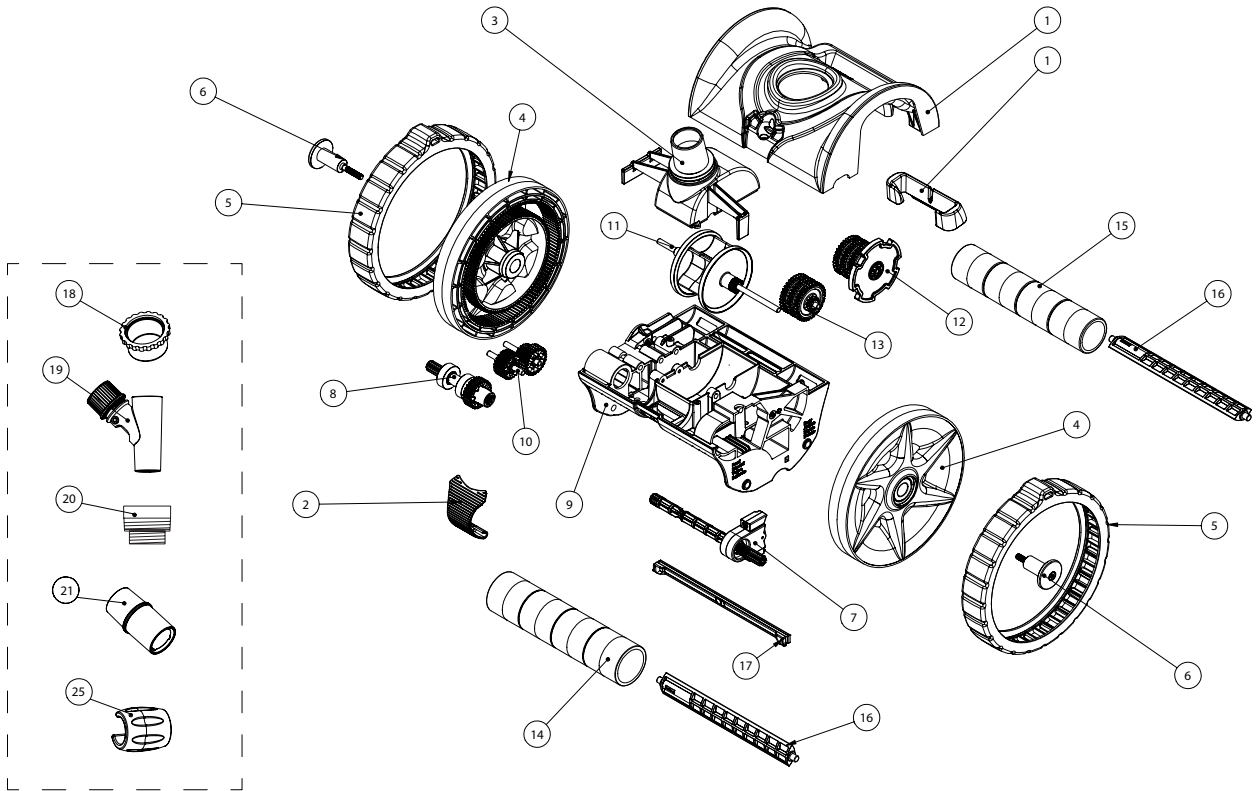

PENTAIR REBEL® 2018 AND EARLIER MODELS

CLEANER REPLACEMENT PARTS

Item	Part No.	Qty.	Description	US List	Can. List
PENTAIR REBEL REPLACEMENT PARTS					
1	360283	1	Top Cover Kit	89.71	107.80
2	360284	1	Buckle Kit	11.93	14.34
3	360285	1	Swivel Kit	CALL	CALL
4	360286	1	Wheel Kit	78.07	93.81
5	360287	1	Tire Kit	105.34	126.58
6	360288	1	Wheel Hub Kit	31.36	37.68
7	360289	1	Left Drive Kit	54.64	65.66
8	360290	1	Right Drive Kit	62.48	75.08
9	360291	1	Bottom Cover Kit	214.09	257.25
10	360292	1	Drive Gear Kit	17.67	21.23
11	360293	1	Turbine Kit	45.90	55.15
12	360294	1	Cam Kit	23.55	28.30
13	360295	1	Cam Gear Kit	23.55	28.30
14	360296	1	Front Roller Kit	54.64	65.66
15	360297	1	Rear Roller Kit	46.99	56.46
16	360298	1	Roller Bar Kit	39.19	47.09
17	360299	1	Wear Bar Kit	CALL	CALL

Item	Part No.	Qty.	Description	US List	Can. List
18	41200-0211	1	Valve Cap	CALL	CALL
19	41200-0213	1	Regulator Valve	83.70	100.57
20	K12079	1	Threaded Compression Adaptor	16.16	19.42
21	41200-0212	1	Flow Gauge	42.48	51.04
25	360300	1	Hose Float	CALL	CALL
NOT SHOWN					
22	GW9530	1	Vacuum Line Door	80.61	96.86
23	41201-0236	2	Eyeball Diverter	0.69	0.83
24	K12465	1	Hose Protector	12.14	14.59
26	K01213	1	Hose Set	350.12	420.70
27	GW7911	1	Leader Hose	19.95	23.97
	360326		Large Hump Tire	111.24	133.67
	360327		Long Run Cam	39.11	46.99
	360516		Rebel Tune-Up Kit (includes items 4, 5, 6, 7 & 8)	217.97	261.91

CALIFORNIA PROPOSITION 65 WARNING
⚠️ WARNING: Cancer and Reproductive Harm.
⚠️ AVERTISSEMENT: Peut Causer le Cancer et des Dommages au Système Reproducteur.
⚠️ ADVERTENCIA: Cáncer y Daño Reproductivo.
www.p65warnings.ca.gov