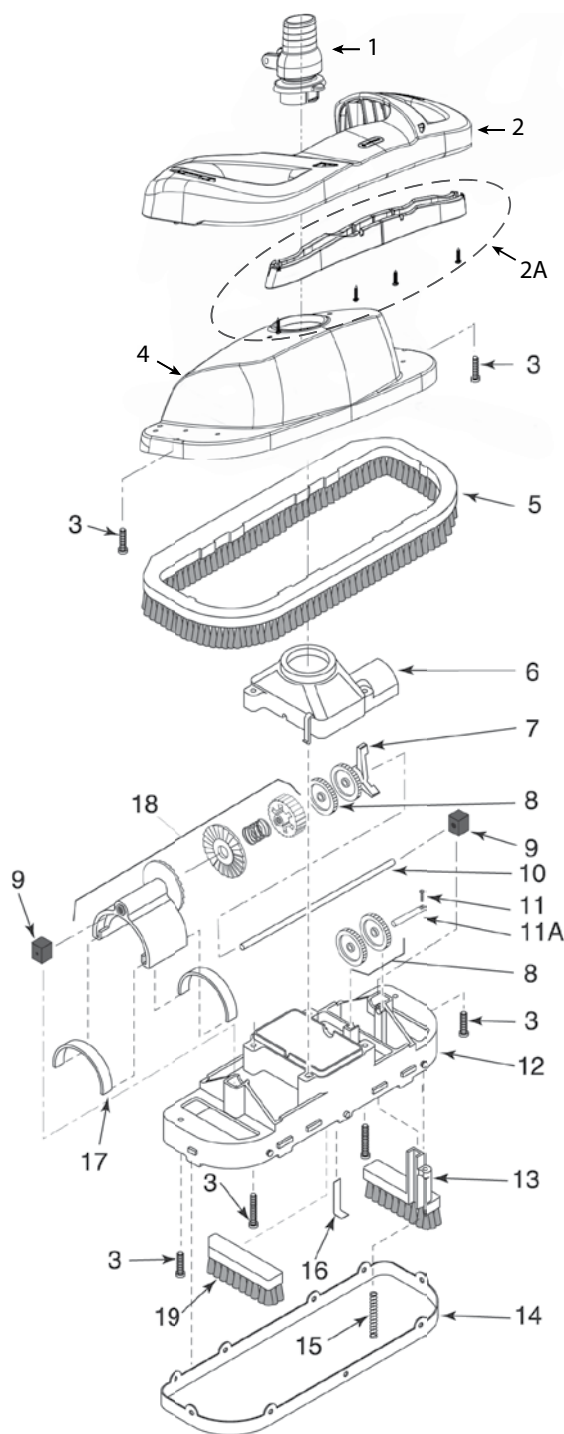

Item	Part No.	Description	US List	Can. List
DORADO REPLACEMENT PARTS				
1	GW9012	Swivel Assembly	39.74	47.75
2	360152	Bumper	68.27	82.03
2A	360154	Bumper Insert Kit (Includes Bumper Inserts & 4 Bumper Insert Screws)	33.75	40.55
3	GW9504	Screw Kit (6 short, 2 long)	18.66	22.42
4	360153	Shroud	50.41	60.57
5	GW9505	Brush Ring	145.90	175.31
6	GW9506	Oscillator Chamber Cap	62.04	74.55
7	GW9507	Cam Kit (2 & 3 Leg Cams)	43.78	52.61
8	GW9509	Idler Gear Kit (Includes 3 Gears)	43.44	52.20
9	GW9512	Block Kit (Includes 2 Blocks)	24.22	29.10
10	GW9513	Long Gear Shaft (Stainless Steel)	62.02	74.52
11		Set Screw #4 Self Tapping Not Available Separately		
11A	GW9536	Shaft Kit, Stainless Steel (Includes Set Screw)	22.18	26.65
12	GW9535	Lower Body¹	156.27	187.77
13	GW9517	Lift Brush	49.64	59.65
14	GW9508	Vacuum Skirt	35.06	42.13
15	GW9522	Lift Brush Spring	15.93	19.14
16	GW9523	Ratchet Tab (Stainless Steel)	14.28	17.16
17	GW9004	Oscillator Seal Kit (Includes 2 Seals)	19.53	23.47
18	GW9503	Oscillator Assembly Kit (Includes Key #17) (Ratchet Assembly not sold separately)	201.60	242.24
19	GW9013	Center Brush Kit (Set of 2)	56.27	67.61
NOT SHOWN				
	41200-0131	Hose Kit, 12 sections, each 4 ft. in length	CALL	CALL
	41200-0200	Vacuum Regulator	CALL	CALL
	41200-0211	Vacuum Regulator Cap	CALL	CALL
	GW9015	Reducer Cone	31.36	37.68
	GW9019	Unidapt Handle	16.49	19.81
	GW9530	Vac Port Fitting	80.61	96.86
	41200-0210	Flow Gauge	CALL	CALL

¹ Includes Item Nos. 6, 11A, 13, 15, 16, two idler gears and 2-arm cams

CALIFORNIA PROPOSITION 65 WARNING

⚠ **WARNING:** Cancer and Reproductive Harm.
⚠ **AVERTISSEMENT:** Peut Causer le Cancer et des Dommages au Système Reproducteur.
⚠ **ADVERTENCIA:** Cáncer y Daño Reproductivo.
www.p65warnings.ca.gov