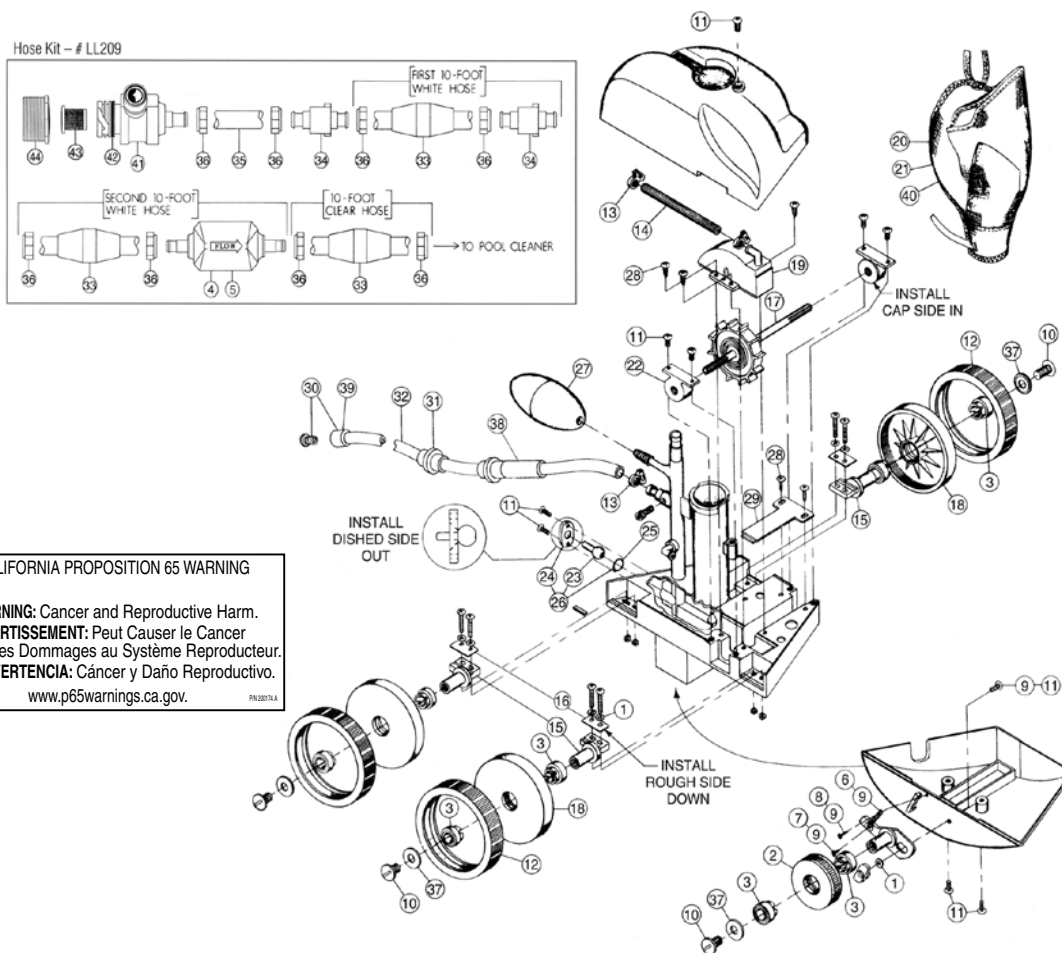

PENTAIR REPLACEMENT PARTS FOR POLARIS® POOL CLEANERS

CALIFORNIA PROPOSITION 65 WARNING
⚠️ **WARNING:** Cancer and Reproductive Harm.
⚠️ **AVERTISSEMENT:** Peut Causer le Cancer et des Dommages au Système Reproducteur.
⚠️ **ADVERTENCIA:** Cáncer y Daño Reproductivo.
www.p65warnings.ca.gov

Item	Pentair Part No.	Polaris Part No.	Qty.	Description	US List	Can. List
REPLACEMENT PARTS FOR POLARIS						
1	EC45	C45	5	Lock Washer for LC36	5.20	6.25
2	EC16	C16		Small Wheel - Swing Axle	14.82	17.81
3	EC60	C60	2	Ball Bearing	31.47	37.81
4	E10	G52		Back-up Valve	155.74	187.14
5	EG15	N/A		Gear Assembly - B/U Valve	132.97	159.78
6	EC25	C25	2	Spring for LC36	4.39	5.28
7	EC30	C30	5	Screw for EC25 to Axle	3.54	4.25
8	EC32	C32	5	Screw for EC25 to Body	3.54	4.25
9	EC36H	N/A		Hardware Kit For LC36	CALL	CALL
10	EC55	C55	5	Wheel Screw	15.93	19.14
11	EC40	C40	10	Screw for A5/A10/C36/C80/C130	4.83	5.80
12	EC10	C10		Tire for LC6	27.23	32.72
13	EB15	B15	2	Clamp for Sweep Hose	4.48	5.38
14	EC120	C120		Hose for EC110, 7-3/4 in. Length	3.03	3.64

Item	Pentair Part No.	Polaris Part No.	Qty.	Description	US List	Can. List
15	EC65	C65		Axle - Large (Rear)	8.01	9.62
16	EC70	C70		Axle Plate	3.24	3.89
17	EC86	C86		Drive Shaft - Assembled	58.22	69.96
18	LC6	C6		Wheel - Large	24.59	29.55
19	EC110	C110		Turbine Cover w/ Elbow	21.26	25.55
20	LA16	A16		Sand/Silt Bag	51.73	62.16
21	LA15	A15		Leaf Bag	80.60	96.85
22	EC80	C80	2	Ball Bearings - Turbine	56.97	68.46
23	EC130	N/A	2	Thrust Jet	20.12	24.18
24	EC135	N/A	2	Jet Plate	8.56	10.29
25	E18	N/A	2	O-Ring for EC130	4.39	5.28
26	EC131	C131		Thrust Jet Repair Kit	10.40	12.50
27	EA20	A20		Ballast Float (White)	9.48	11.39
28	EA30	A30	5	Screw for EA40	3.54	4.25
29	EA40	A40		Turbine Shaft Shield	12.82	15.40
30	EB25	B25		Sweep Hose Jet with Collar	6.00	7.21