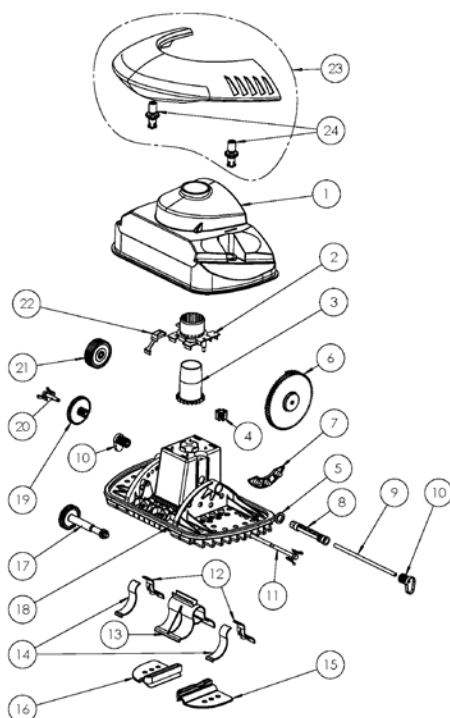

KREEPY KRAULY® SANDSHARK™

CLEANER REPLACEMENT PARTS

CALIFORNIA PROPOSITION 65 WARNING
⚠️ **WARNING:** Cancer and Reproductive Harm.
⚠️ **AVERTISSEMENT:** Peut Causer le Cancer et des Dommages au Système Reproducteur.
⚠️ **ADVERTENCIA:** Cáncer y Daño Reproductivo.
www.p65warnings.ca.gov PH 201714A

Product on page 21.

Item	Part No.	Qty.	Description	US List	Can. List
STEERING KIT (Incl. Item #'s 2,3,4, 24)					
	GW7910		Steering Kit (Incl. Key Nos. 2, 3, 4 & 22)	35.26	42.37
2		1	Swivel Housing		
3			Swivel		
4			Swivel Sprocket		
22			Clutch Clip		
CLUTCH KIT (Includes Item #'s 5, 8, 21)					
	GW7503		Clutch Kit (Incl. Key Nos. 5, 8 & 21)	59.49	71.48
5		1	Oscillator Sleeve Bushing		
8		1	Oscillator Sleeve		
21		1	Clutch Assembly		
GEAR KIT (Includes Item #'s 6, 10, 11, 17, 19, 20)					
	GW7504		Gear Kit (Incl. Key Nos. 6, 10, 11, 17, 19 & 20)	122.32	146.98
6		1	Large steering Drive Assembly		
10		2	Shaft Plug		
11		1	Long Sprocket Clip		
17		1	Drive Shaft assembly		
19		1	Center Sprocket		
20		1	Short Sprocket Clip		
OSCILLATOR KIT (Includes Item #'s 12, 13, 14)					
	GW7912		Oscillator Kit (Incl. Key Nos. 12, 13 & 14)	36.94	44.39
12		2	Small Sliding Seal		
13		1	Oscillator		
14		2	Large Sliding Seal		

Item	Part No.	Qty.	Description	US List	Can. List
SEAL FLAP KIT (Includes Item #'s 15, 16)					
	GW7913		Seal Flap Kit (Incl. Key Nos. 15 & 16)	33.38	40.11
15		1	Right Seal Flap		
16		1	Left seal Flap		
ACCESSORY KIT					
	GW7901		Accessory Kit (Not shown)	223.30	268.32
		1	Regulator		
		1	Regulator cap		
		2	Hose Weight		
		1	Flow gage		
		1	Reducer Cone		
		2	Eyeball Diverter		
		1	Vac Port Fitting		
SANDSHARK PARTS					
1	GW7903	1	Outer Housing	28.97	34.81
9	41201-0213	1	Shaft - Stainless Steel	15.45	18.56
18	41201-0242W	1	Chassis with Pad	219.40	263.63
23	GW7902	1	Bumper with flex snaps	119.80	143.95
24	GW7904		Flex Snaps Kit	27.67	33.25
NOT SHOWN					
	GW7911	1	Short Leader Hose	19.95	23.97
	GW7907	25	Suction Hose, 1 Meter segment	595.02	714.98
	41200-0213		Regulator Kit334	83.70	100.57
	41200-0209		Flow Gauge (yellow)	CALL	CALL
	GW9015		Reducer Cone (velve)	31.36	37.68
	K12454		Hose Weight	27.20	32.68