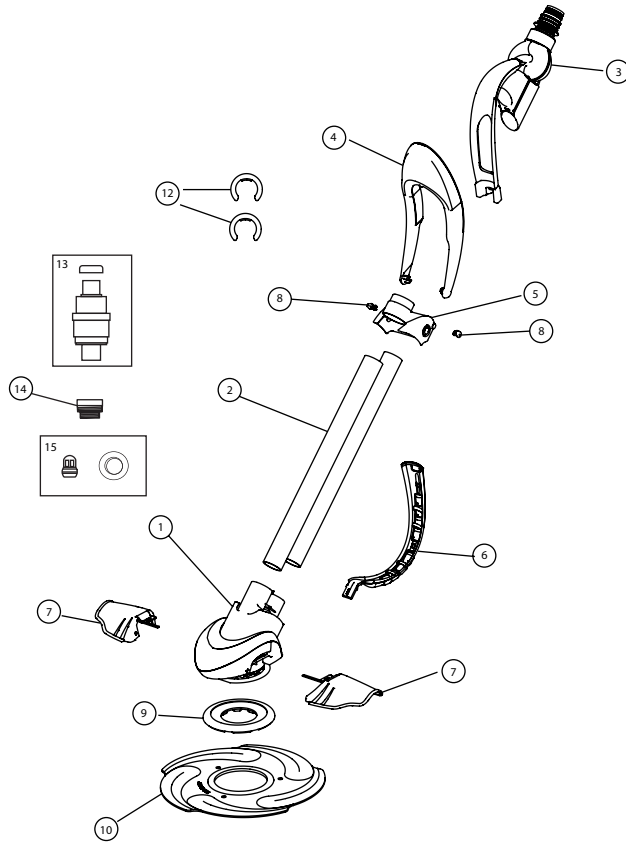

KREEPY KRAULY® - 2013 MODEL

CLEANER REPLACEMENT PARTS

CALIFORNIA PROPOSITION 65 WARNING

⚠ **WARNING:** Cancer and Reproductive Harm.
⚠ **AVERTISSEMENT:** Peut Causer le Cancer et des Dommages au Système Reproducteur.
⚠ **ADVERTENCIA:** Cáncer y Daño Reproductivo.
www.p65warnings.ca.gov

Item	Part No.	Description	US List	Can. List
KREEPY KRAULY REPLACEMENT PARTS				
1	370500Z	Main Body Motor Housing	496.26	596.31
2	370486Z	Drive Tube (contains 1 tube)	33.48	40.23
3	370496Z	Swivel Assembly	98.81	118.73
4	370497Z	Dive Float	112.27	134.90
5	370498Z	Weight Holder (includes dive float restrictor set)	37.95	45.60
6	370499Z	Bumper Assembly	53.87	64.73
7	370492Z	Wing Set	65.13	78.26
8	370482Z	Dive Float Restrictor Set (contains 2)	17.03	20.46
9	K12059	Foot Pad	51.89	62.35
10	370478Z	Flat Seal	174.94	210.21
11	370483Z	Pleated Seal (not shown)	174.94	210.21
12	370494Z	Hose Weight (contains 2)	27.99	33.63
13	K12004	Automatic Regulator Valve and Valve Cap Kit	132.87	159.66
14	K12079	Threaded Compression Adaptor	16.16	19.42
15	K121680	Eyeball Diverter and Outer Ring	14.48	17.40
NOT SHOWN				
	370524	40" - 20pc male/female hose set	550.11	661.01
	370533	32" - 12pc male/female hose set	278.92	335.15
	370521	40" - 12pc male/female hose set	347.58	417.65
	370536Z	4" female/female hose	CALL	CALL