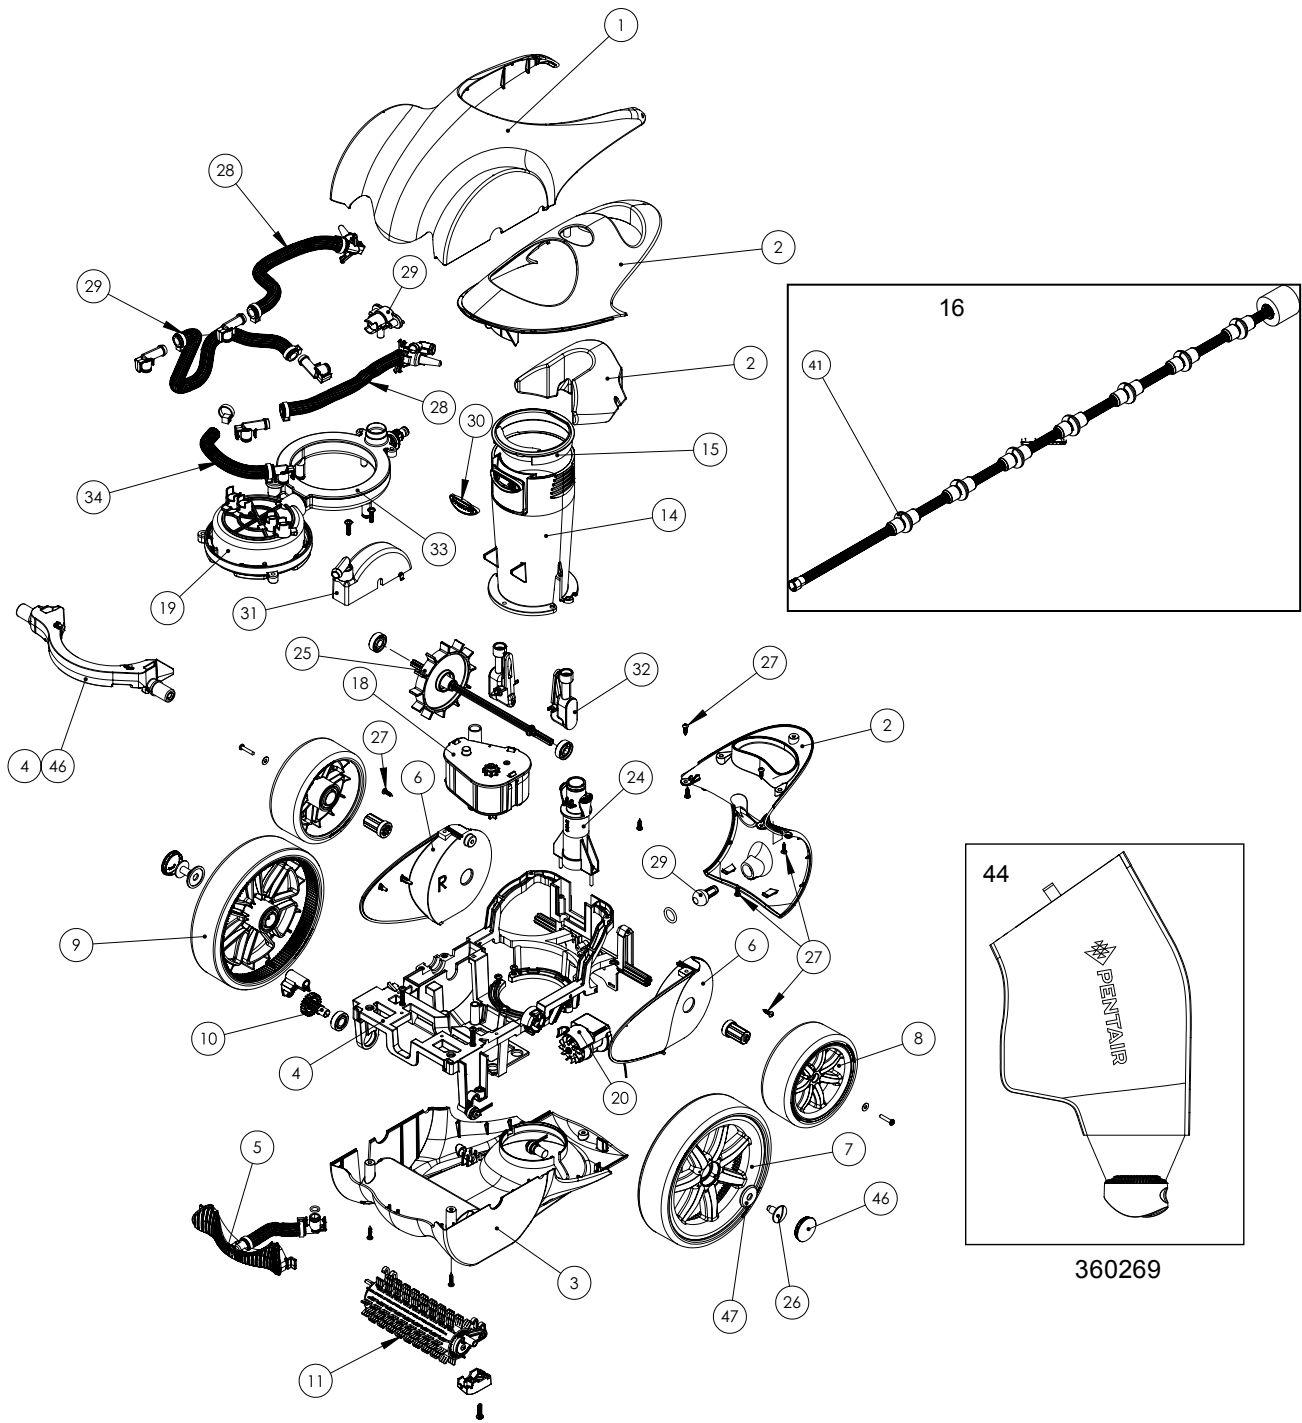

PENTAIR RACER® PRESSURE SIDE CLEANER

CLEANER REPLACEMENT PARTS

PENTAIR RACER® PRESSURE SIDE CLEANER (CONT'D)

CLEANER REPLACEMENT PARTS

Item	Part No.	Description	US List	Can. List
RACER REPLACEMENT PARTS				
1	360229	Top Front Cover Kit	61.80	74.26
2	360230	Rear Cover Kit	89.55	107.60
3	360231	Bottom Cover Kit	30.88	37.11
4	360391	Chassis Kit w/Tie Bar	92.43	111.06
5	360233	Front Grill Kit	26.68	32.06
6	360234	Side Covers Kit	35.79	43.01
7	360235	Large Wheel Kit	67.92	81.61
8	360236	Small Wheel Kit	97.56	117.23
9	360237	Large Tires Kit	71.45	85.85
10	360238	Scrubber Gear Kit	20.93	25.15
11	360239	Scrubber Kit	97.10	116.68
12*	360240	Debris Bag Kit (w/o collar), hook and loop fastener	70.35	84.53
13*	360241	Debris Bag Collar Kit	18.60	22.35
14	360242	Vacuum Tube Kit	54.16	65.08
15	360243	Debris Valve Kit	9.24	11.10
16	360244	Sweep Hose Kit	83.36	100.17
17	360245	Sweep Hose Scrubber Kit	20.81	25.01
18	360246	Gear Box Kit	64.98	78.08
19	360247	Timer Valve Kit	111.84	134.39
20	360248	LED Kit	241.54	290.23
21	360249	Feedline Swivel Kit (incl. (swivel -1) (Mender Nut - 2)	77.95	93.66
22	360250	Feedline Quick Connector to cleaner Kit (mender nut, swivel and connector)	38.46	46.21
23	360251	Feedline Wall Connector Kit (wall fitting w/2 O-rings)	54.56	65.56
24	360252	Feed Mast Kit (feed tube, oring & 2 screws)	14.74	17.71
25	360253	Drive Shaft Kit (drive shaft & 2 bearings)	34.99	42.04
26	LLC55PMB	Wheel Screw Kit	7.65	9.19
27	360255	Screw Kit (11 1/2", 4 5/8", 9 machine & 2 1")	16.87	20.27
28	360256	Turn Jet Hose Kit (R & L hose assembly)	46.29	55.62
29	360257	Rear Thrust Jet Hose Kit (thrust jet assembly & 2 5/8" screws)	31.67	38.05
30	360258	Rubber Button Kit (rubber button)	2.22	2.67
31	360414	Turbine Kit	31.26	37.56
32	360260	Venturi manifold Kit	23.98	28.81
33	360261	Water Management Kit	42.04	50.52
34	360262	Turbine Hose Kit	17.07	20.51

Item	Part No.	Description	US List	Can. List
35	360263	See Racer Tune-Up Kit below	247.00	296.80
36	360264	Feed Line Hose Kit Complete	514.49	618.21
37	360265	Soft Feed Line Hose Kit 10'	145.24	174.52
38	360266	Hard Feed Line Hose Kit 10'	157.18	188.87
39	E24	Debris Screen	15.82	19.01
40	LL23PM	Threaded Wall Adapter	15.17	18.23
41	EB10G	Sweep Hose Wear Ring	20.00	24.03
42	360270	Feed Line Float	CALL	CALL
43*	360268	Feed Line O-Ring Kit (1 - 017, 1 - 020, 6 - 011, 1 - 012, 1 - 027 & 1 - 220)	11.91	14.31
44	360269	Debris Bag w/ Mechanical Lock	CALL	CALL
45*	360274	Wheel Hump Insert Kit	29.81	35.82
46	360434	Axle Kit	54.39	65.36
47	EC64	Wheel Washer Kit	9.36	11.25
48	360392	Inline Filter Kit	63.04	75.75
49	360437	Replacement Screen Cartridge	7.79	9.36

INCLUDED IN RACER TUNE-UP KIT

35	360263	Kit Includes: Bag (1), Driveshaft (1), Wheel Bearings (4), Drive-shaft Bearings (2), Scrubber Bearing (1), Large Tires (2), Scrubber (1), Small Wheel (2), Needle Bearing (2), Wheel Screws (2), 1/2" Screws (2), Hub-caps (2)	247.00	296.80

NOT SHOWN

360320	Quick Disconnect Hose Connector Kit	6.23	7.49
360318	Sweep Tail Quick Connect	4.84	5.82

Note: (*) Not shown

¹ If cleaner was manufactured before 01/15/16, replacement of Item #33 360261 Water Management Tub will be required