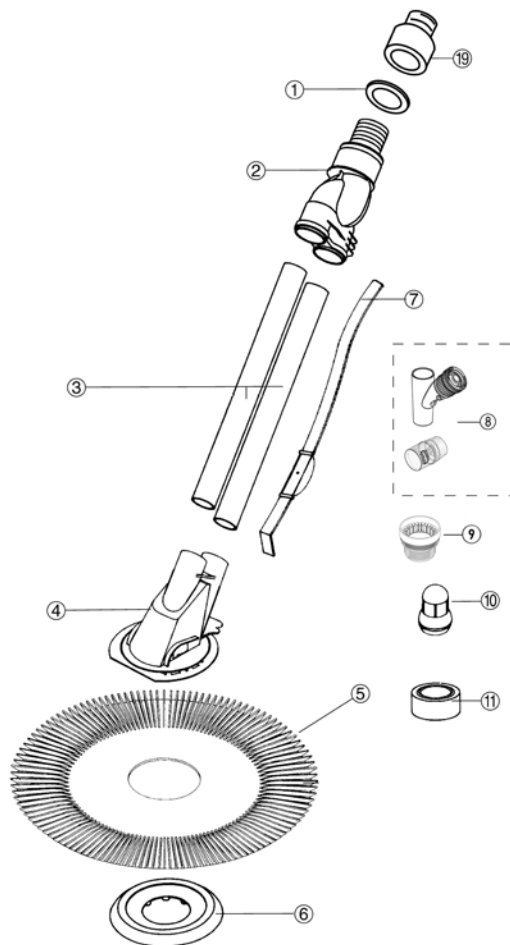

KREEPY KRAULY® E-Z VAC® CLEANER REPLACEMENT PARTS

Item	Part No.	Description	US List	Can. List
E-Z VAC REPLACEMENT PARTS				
1	K12087	Bearing Washer	9.34	11.22
2	K12653	Swivel Head Assembly	89.28	107.28
3	K12654	Drive Tube Top/Bottom (1)	22.01	26.45
4	K12650	Main Body (Excludes Flapper)	444.46	534.06
5	K12651	Aboveground Seal	181.81	218.46
6	K12059	Foot Pad	51.89	62.35
7	K12655	Bumper Strap with weight	63.46	76.25
8	41200-0214	Regulator Valve	132.87	159.66
9	K12079	Threaded Compression Adapter	16.16	19.42
10	K121680	Eyeball Diverter	14.48	17.40
11	K12657	Hose Weight	44.71	53.72
12	K121683	Eyeball Diverter Outer Ring	8.74	10.50
13	K12649	Baffle Plate (not interchangeable with Kreepy Krauly inground)	19.95	23.97
14	K121620	Wire Diverter	39.70	47.70
18	K21241B	4 in. Female/Female Blue Hose Connector	14.13	16.98
18	K21241	4 in. Female/Female Hose Connector (White)	15.78	18.96
19	K12653C	Swivel Cone and Bearing Washer	13.45	16.16

K50659 Complete Hose Assembly - Blue (After 3-16-10)

(12 Sections Male/Female)

(32 ft. total length)

- 11 Sections Male/Female Hose
- 1 Section Female/Female Hose

CALIFORNIA PROPOSITION 65 WARNING

⚠️ **WARNING:** Cancer and Reproductive Harm.
⚠️ **AVERTISSEMENT:** Peut Causer le Cancer et des Dommages au Système Reproducteur.
⚠️ **ADVERTENCIA:** Cáncer y Daño Reproductivo.

www.p65warnings.ca.gov. PN2017A