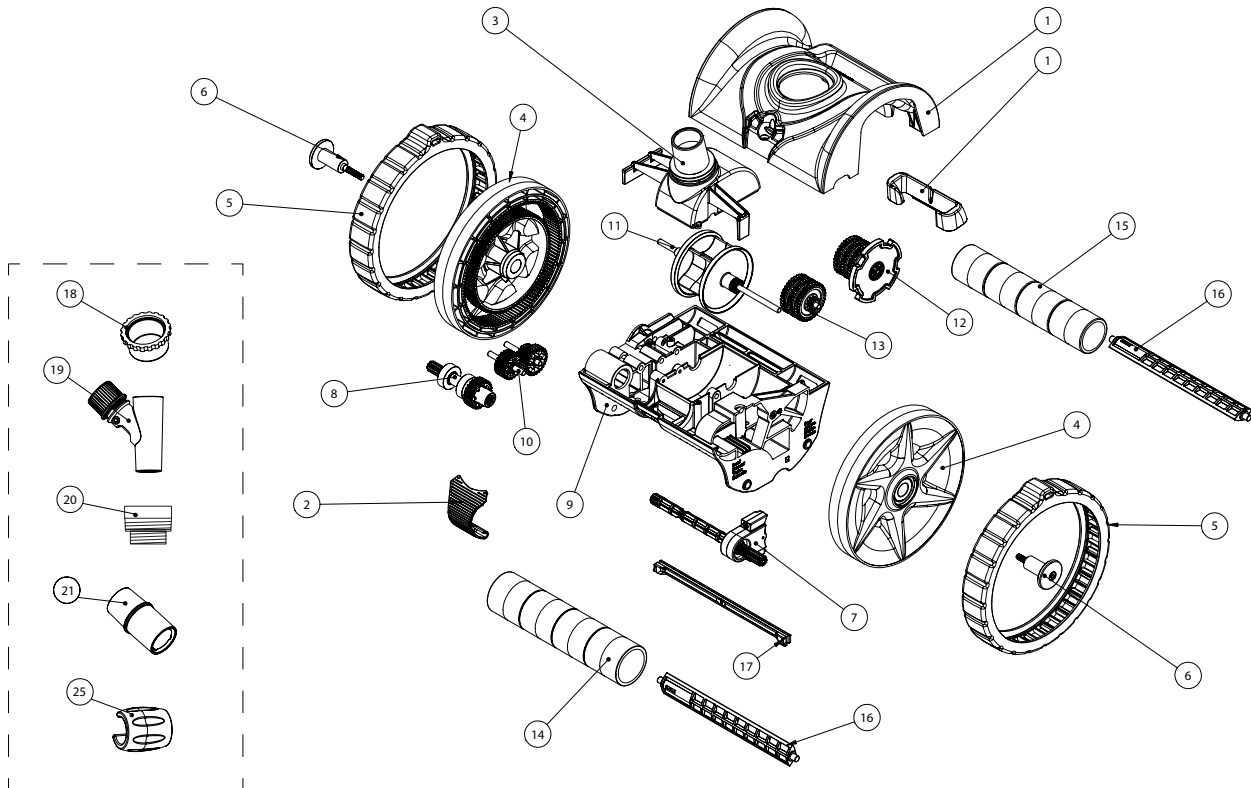

KREEPY KRAULY® WARRIOR® 2018 AND EARLIER MODELS

CLEANER REPLACEMENT PARTS

Item	Part No.	Qty.	Description	US List	Can. List
KREEPY KRAULY WARRIOR REPLACEMENT PARTS					
1	360304	1	Top Cover Kit	90.80	109.11
2	360305	1	Buckle Kit	19.88	23.89
3	360285	1	Swivel Kit	CALL	CALL
4	360306	1	Wheel Kit	39.25	47.16
5	360287	1	Tire Kit	105.34	126.58
6	360288	1	Wheel Hub Kit	31.36	37.68
7	360289	1	Left Drive Kit	54.64	65.66
8	360290	1	Right Drive Kit	62.48	75.08
9	360291	1	Bottom Cover Kit	214.09	257.25
10	360292	1	Drive Gear Kit	17.67	21.23
11	360293	1	Turbine Kit	45.90	55.15
12	360294	1	Cam Kit	23.55	28.30
13	360295	1	Cam Gear Kit	23.55	28.30
14	360296	1	Front Roller Kit	54.64	65.66
15	360297	1	Rear Roller Kit	46.99	56.46
16	360298	1	Roller Bar Kit	39.19	47.09
17	360299	1	Wear Bar Kit	CALL	CALL

Item	Part No.	Qty.	Description	US List	Can. List
18	41200-0213	1	Regulator Valve Kit	83.70	100.57
20	K12079	1	Threaded Compression Adaptor	16.16	19.42
21	41200-0212	1	Flow Gauge	42.48	51.04
25	360317	1	Hose Float	39.89	47.93
NOT SHOWN					
22	GW9530	1	Vacuum Line Door	80.61	96.86
23	41201-0236	2	Eyeball Diverter	0.69	0.83
24	K12465	1	Hose Protector	12.14	14.59
26	360309	1	Hose Set	342.77	411.87
27	360308	1	Leader Hose	CALL	CALL
	360326		Large Hump Tire	111.24	133.67
	360327		Long Run Cam	39.11	46.99
	360534		Warrior Tune-Up Kit (Includes items 4, 5, 6, 7, & 8)	217.97	261.91

CALIFORNIA PROPOSITION 65 WARNING
⚠️ WARNING: Cancer and Reproductive Harm.
⚠️ AVERTISSEMENT: Peut Causer le Cancer et des Dommages au Système Reproducteur.
⚠️ ADVERTENCIA: Cáncer y Daño Reproductivo.
www.p65warnings.ca.gov