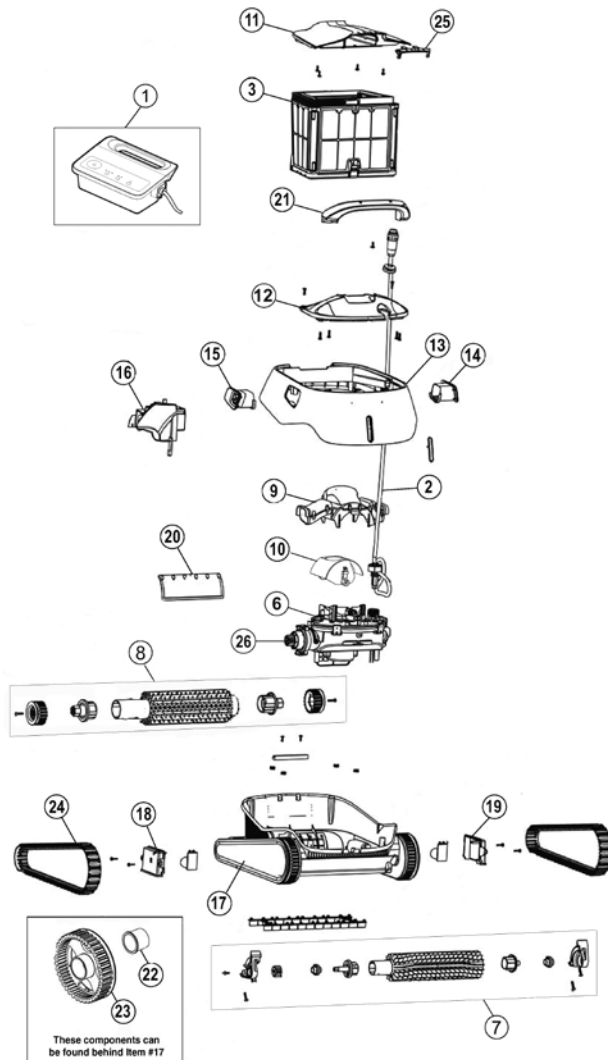

Item	Part No.	Description	US List	Can. List
PROWLER 920/WARRIOR SE				
1	360400	Power Supply	734.74	882.86
2	360499	Communication Cable	386.55	464.48
3	360362	Filter Basket	379.13	455.56
6	360365	Motor Unit	1215.20	1460.18
7	360366	Front Brush Assembly	18.91	22.72
8	360367	Rear Brush Assembly	31.86	38.28
9	360370	Manifold Assembly	26.47	31.81
10	360371	Impeller Cover	12.42	14.92
11	360374	Filter Cover, Prowler 920	38.13	45.82
11	360501	Filter Cover, Warrior SE	58.59	70.40
12	360375	Intermediate Cover	26.73	32.12
13	360376	External Housing	101.94	122.49
14	360377	Left Grill, Prowler 920	8.48	10.19
14	360502	Left Grill, Warrior SE	19.52	23.46
15	360378	Right Grill, Prowler 920	8.48	10.19
15	360503	Right Grill, Warrior SE	19.52	23.46
16	360379	Internal Float	7.56	9.08
17	360380	Side Panel	27.39	32.91
18	360382	Bypass Cover, Right	7.56	9.08
19	360383	Bypass Cover, Left	7.56	9.08
20	360384	Rapid Drain Flap	15.12	18.17
21	360385	Handle Assembly, Prowler 920	44.96	54.02
21	360504	Handle Assembly, Warrior SE	58.59	70.40
22	360388	Front Wheel Bushing	18.91	22.72
23	360372	Front Wheel	18.91	22.72
24	360342	Track	53.02	63.71
25	360373	Latch, Prowler 920	22.38	26.89
25	360500	Latch, Warrior SE	19.52	23.46
26	360547	Motor Gear	18.75	CALL
NOT SHOWN				
	360340	Impeller	22.76	27.35
	360363	Cartridge Filter Kit	270.82	325.42
	360364	Net Filter Kit	145.84	175.24
	360381	Rear Wheel	7.56	9.08
	360039	Prowler Tester Power Supply	93.37	112.19
	360518	Prowler 900s Dealer Service Pack	CALL	CALL