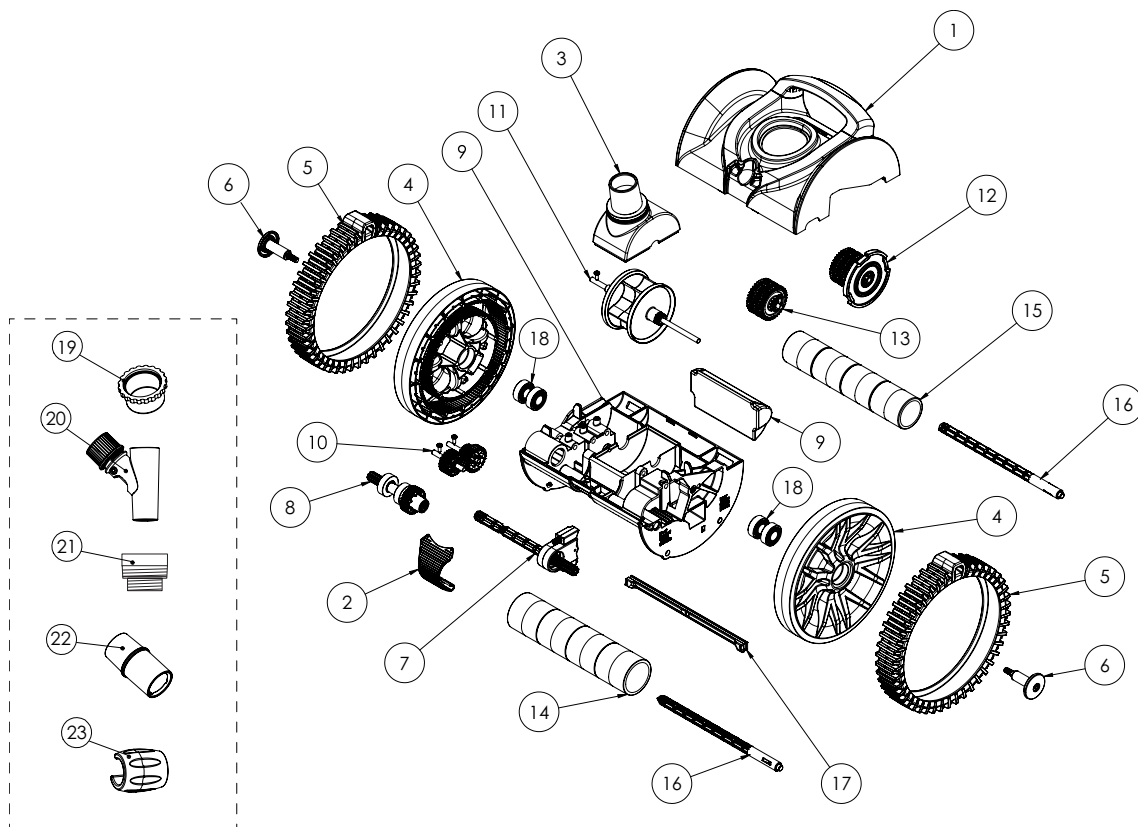

KREEPY KRAULY® WARRIOR®

CLEANER REPLACEMENT PARTS

Item	Part No.	Qty.	Description	US List	Can. List
KREEPY KRAULY WARRIOR REPLACEMENT PARTS					
1	360478	1	Top Cover Kit	CALL	CALL
2	360305	1	Buckle Kit	19.88	23.89
3	360453	1	Swivel Kit	41.79	50.21
4	360481	1	Wheel Kit	CALL	CALL
5	360482	1	Tire Kit	105.32	126.55
6	360483	1	Wheel Hub Kit	31.36	37.68
7	360289	1	Left Drive Kit	54.64	65.66
8	360290	1	Right Drive Kit	62.48	75.08
9	360485	1	Chassis Kit	113.24	136.07
10	360292	1	Drive Gear Kit	17.67	21.23
11	360293	1	Turbine Kit	45.90	55.15
12	360294	1	Cam Kit	23.55	28.30
13	360295	1	Cam Gear Kit	23.55	28.30
14	360296	1	Front Roller Kit	54.64	65.66
15	360297	1	Rear Roller Kit	46.99	56.46
16	360487	1	Roller Bar Kit	39.18	47.08
17	360299	1	Wear Bar Kit	CALL	CALL
18	360492	1	Bearing Kit	40.99	49.25

Item	Part No.	Qty.	Description	US List	Can. List
19	41200-0211	1	Valve Cap	CALL	CALL
20	41200-0213	1	Regulator Valve	83.70	100.57
21	K12079	1	Threaded Compression Adaptor	16.16	19.42
22	41200-0212	1	Flow Gauge	42.48	51.04
23	360317	1	Hose Float	39.89	47.93
NOT SHOWN					
	GW9530	1	Vacuum Line Door	80.61	96.86
	41201-0236	2	Eyeball Diverter	0.69	0.83
	K12465	1	Hose Protector	12.14	14.59
	360309	1	Hose Set	342.77	411.87
	360489	1	Leader Hose	CALL	CALL
	360490	1	Large Hump Tire	111.25	133.68
	360491	1	Long Run Cam	CALL	CALL
	360535	1	Warrior Tune-Up Kit (includes 4, 5, 6, 7, 8, & 18)	217.97	261.91

CALIFORNIA PROPOSITION 65 WARNING

▲ **WARNING:** Cancer and Reproductive Harm.
▲ **AVERTISSEMENT:** Peut Causer le Cancer et des Dommages au Système Reproducteur.
▲ **ADVERTENCIA:** Cáncer y Daño Reproductivo.

www.p65warnings.ca.gov
PH.002174