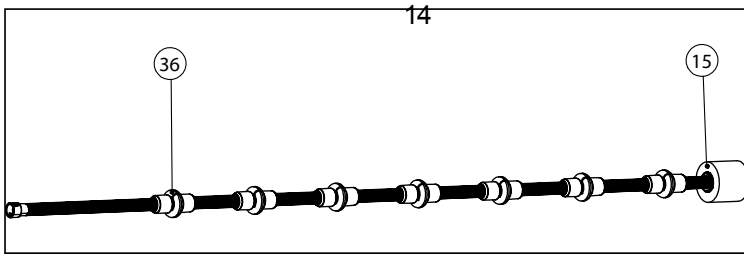

PENTAIR RACER® LS PRESSURE SIDE CLEANER

CLEANER REPLACEMENT PARTS

360241