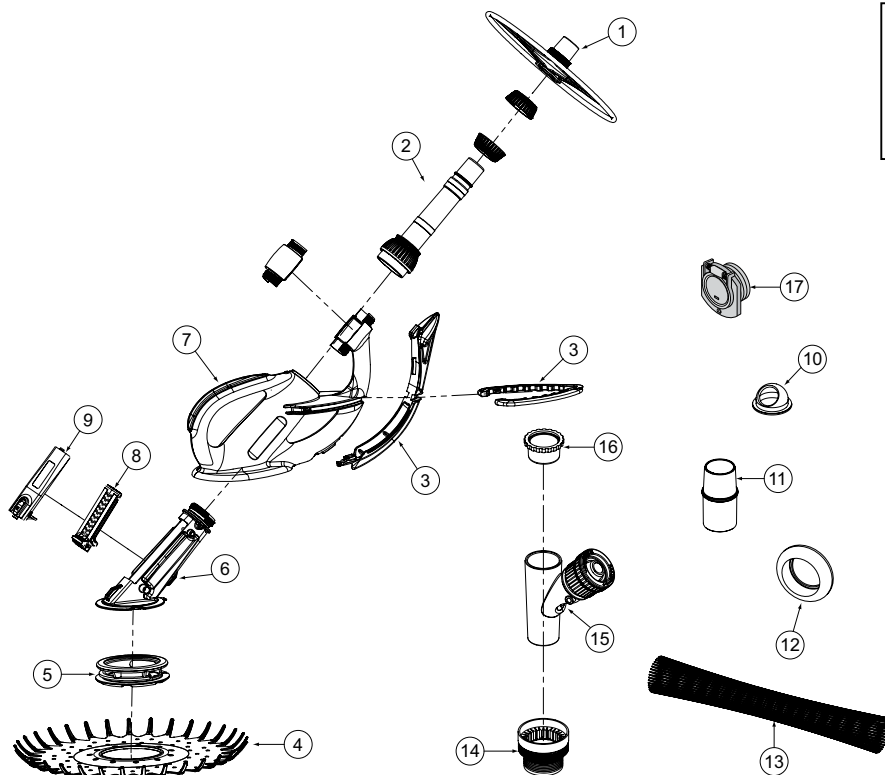

KREEPY KRAULY® KRUISER™ 2012 MODEL CLEANER REPLACEMENT PARTS

CALIFORNIA PROPOSITION 65 WARNING

⚠ **WARNING:** Cancer and Reproductive Harm.
⚠ **AVERTISSEMENT:** Peut Causer le Cancer et des Dommages au Système Reproducteur.
⚠ **ADVERTENCIA:** Cáncer y Daño Reproductivo.

www.p65warnings.ca.gov
PH 201114A

Item	Part No.	Description	US List	Can. List
KREEPY KRUISER PARTS				
1	K12458	Kruiser Deflector Wheel	37.12	44.60
2	K12444	Kruiser Swivel Kit	133.19	160.04
3	K12451	Kruiser Bumper Kit (Horizontal & Vertical)	75.99	91.31
4	K12442	Kruiser 18 in. Vacuum Seal Kit	101.02	121.39
5	K12450	Kruiser Foot Pad Kit	30.52	36.67
6	K12443	Kruiser Internal Kit	111.99	134.57
7	K12441	Kruiser External Housing Kit	198.60	238.64
8	K12415	Kruiser Silent Flapper Kit	49.66	59.67
9	K12412	Kruiser Lid and Lock Kit	26.96	32.40
10	41201-0236	Eyeball Diverter	0.69	0.83
11	41200-0212	Flow Gauge	42.48	51.04
12	370494Z	Hose Weight	27.99	33.63
13	K12465	Hose Protector	12.14	14.59
14	K12079	Threaded Compression Adapter	16.16	19.42
15	41200-0214	Regulator Valve (Adjustable) and Regulator Cap	132.87	159.66
17	K12500	Safety Vac-Lock Fitting	93.61	112.48
NOT SHOWN				
	K01213	Hose Kit (12 M/F Sections)	350.12	420.70