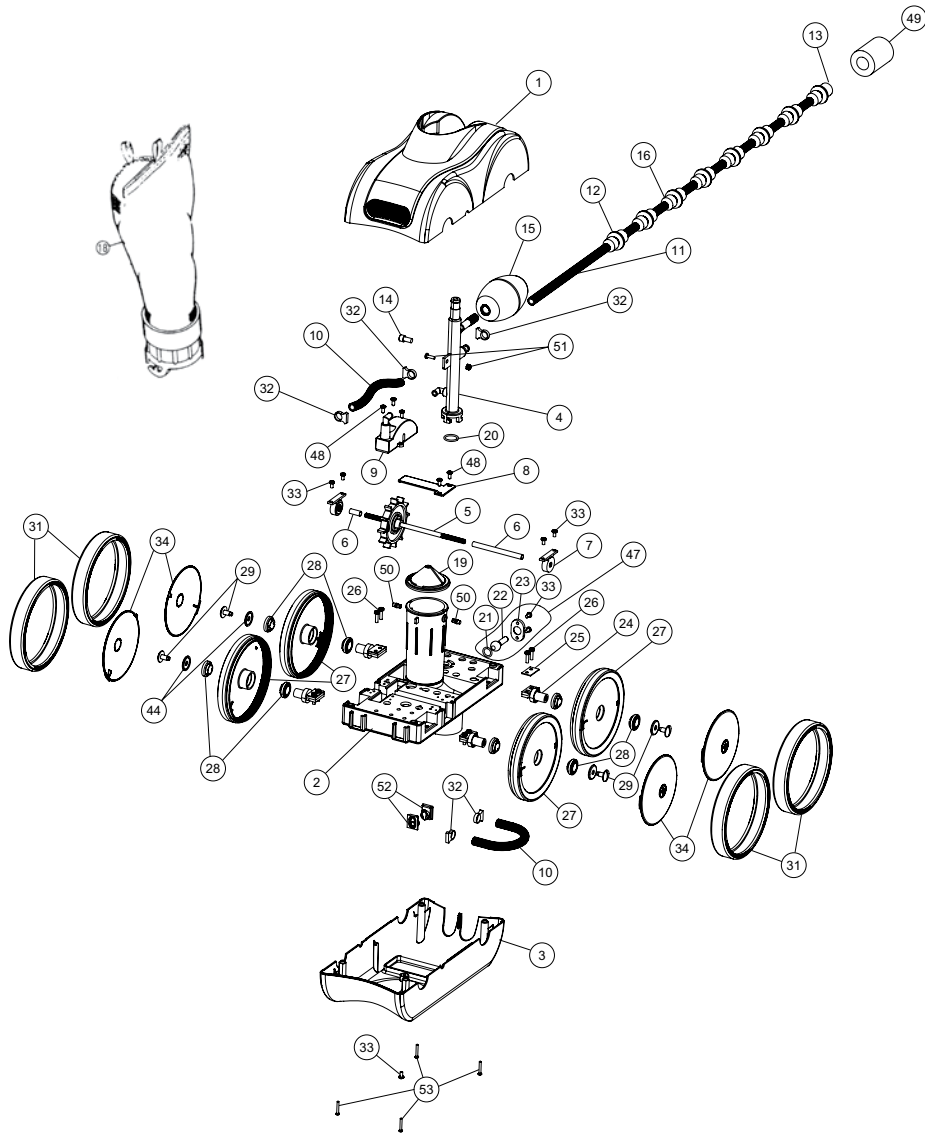

KREEPY KRAULY® LEGEND®

LL505G AND LL505GG CLEANER REPLACEMENT PARTS

CALIFORNIA PROPOSITION 65 WARNING

⚠ **WARNING:** Cancer and Reproductive Harm.
⚠ **AVERTISSEMENT:** Peut Causer le Cancer et des Dommages au Système Reproducteur.
⚠ **ADVERTENCIA:** Cáncer y Daño Reproductivo.
www.p65warnings.ca.gov