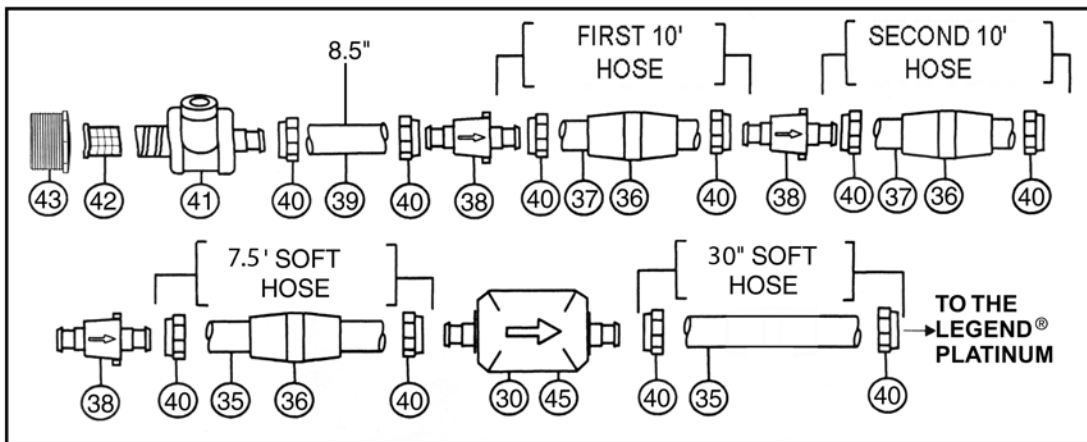

KREEPY KRAULY® PLATINUM™

CLEANER REPLACEMENT PARTS - 2012 MODEL

KREEPY KRAULY® PLATINUM™ (CONT'D)

CLEANER REPLACEMENT PARTS - 2012 MODEL

Item	Part No.	Qty.	Description	US List	Can. List
PLATINUM REPLACEMENT PARTS					
1	LLU5PM	1	Top Cover - Gray	189.76	228.02
2	LLU145N	1	Main Frame - White	2093.70	2515.79
2	LLU145NG	1	Main Frame - Gray	CALL	CALL
3	EU10N	1	Bottom Cover - White	106.70	128.21
3	LLU10NG	1	Bottom Cover - Gray	106.70	128.21
4	LLU6	1	Feed Mast with O-Ring - White	74.54	89.57
4	LLU6G	1	Feed Mast with O-Ring - Gray	90.60	108.86
5	EC86	1	Turbine Drive Shaft - Complete	58.22	69.96
6	EC83	1	Turbine Spacers	4.19	5.03
7	EC80	2	Turbine Bearings - Gray	56.97	68.46
8	EA40	1	Turbine Shaft Shield - White	12.82	15.40
8	LLA40G	1	Turbine Shaft - Gray	CALL	CALL
9	EC110	1	Turbine Shaft w/ Elbow - White	21.26	25.55
9	LLC110PM	1	Turbine Cover w/ Elbow - Gray	CALL	CALL
10	EX120	1	Turbine Cover Hose - 9 in. White	CALL	CALL
10	LLX120	1	Turbine Cover Hose - 9 in. - Gray	CALL	CALL
11	EC120	1	Venturi Jet - 7/3/4 in. - White	3.03	3.64
11	LLC120G	1	Venturi Jet - 7/3/4 in. - White	4.19	5.03
12	EB5L	1	Sweep Hose Complete - White	56.71	68.14
12	LLB5G	1	Sweep Hose Complete - Gray	83.70	100.57
13	EB10G	5	Sweep Hose - Wear Ring	20.00	24.03
14	EB25	1	Sweep Hose -Jet w/ Collar - White	6.00	7.21
14	LLB25PM	1	Sweep Hose - Jet w/ Collar - Gray	12.42	14.92
15	EB20	1	Sweep Hose Adj. Screw - White	4.86	5.84
15	LLB20G	1	Sweep Hose Adj. Screw - Gray	CALL	CALL
16	EA20	1	Ballast Float - White	CALL	CALL
16	LLA20G	1	Ballast Float - Gray	13.76	16.53
17	EH07	4	Sweep Hose - Hose Sleeve - White	7.80	9.37
17	LLH07PM	4	Sweep Hose - Hose Sleeve - Gray	10.57	12.70
18	EU15	1	Coarse Mesh Bag - Blue/White Collar	80.60	96.85
18	EU15G	1	Coarse Mesh Bag - Blue/Gray Collar	81.96	98.48
18	EU16	1	Fine Mesh Bag - Velcro Brand Fastner	63.26	76.01
18	EU16G	1	Fine Mesh Bag - Velcro Brand Fastner - Gray	71.99	86.50
19	360002	1	Fine Mesh Bag - White Collar	81.77	98.25
19	360009	1	Fine Mesh Bag - Gray Collar	81.78	98.27
20	EU9	1	Debris Valve	5.90	7.09
21	EU7	2	O-Ring for Feed Mast	2.55	3.06
22	E18	2	O-Ring for Thrust Jet	4.39	5.28
24	EC135	2	Thrust Jet Plates - White	8.56	10.29
24	LLC135G	2	Thrust Jet Plates - Gray	18.10	21.75
25	EC65	4	Axle - Large Wheels	8.01	9.62
26	EC70	8	Axle Plate	3.24	3.89
27	EC45	4	Axle - Lock Washer	5.20	6.25
28	370406Z	4	Wheel w/out Bearings - Gray	64.93	78.02
29	EC60	2	Wheel Bearings Only - White	31.47	37.81
30	E10	1	Back-Up Valve - White	155.74	187.14
30 *	LL10PM	1	Back-Up Valve - Gray	160.21	192.51
31	MC55G	5	Wheel Screw - Gray	CALL	CALL
32	370405Z	1	Wheel - Rubber Tire - Black	41.52	49.89
33	EB15	5	Hose Clamp	4.48	5.38