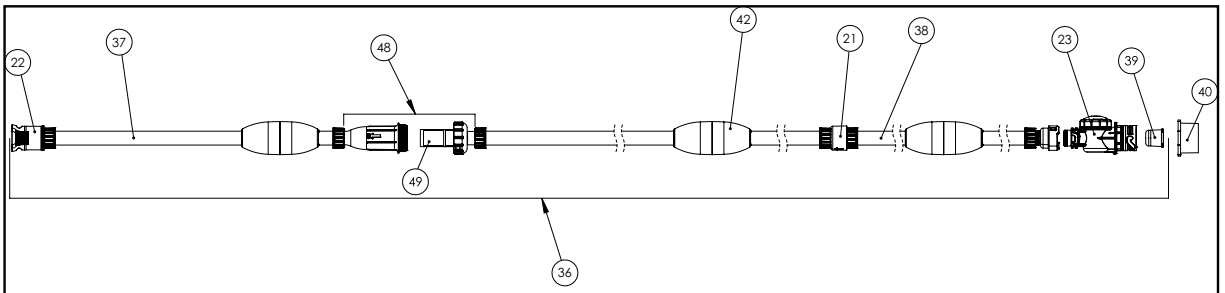

PENTAIR RACER® PRESSURE SIDE CLEANER

CLEANER REPLACEMENT PARTS

PENTAIR RACER® PRESSURE SIDE CLEANER (CONT'D)

CLEANER REPLACEMENT PARTS

Item	Part No.	Description	US List	Can. List
RACER REPLACEMENT PARTS				
1	360229	Top Front Cover Kit	61.80	74.26
2	360230	Rear Cover Kit	89.55	107.60
3	360231	Bottom Cover Kit	30.88	37.11
4	360391	Chassis Kit w/Tie Bar	92.43	111.06
5	360233	Front Grill Kit	26.68	32.06
6	360234	Side Covers Kit	35.79	43.01
7	360235	Large Wheel Kit	67.92	81.61
8	360236	Small Wheel Kit	97.56	117.23
9	360237	Large Tires Kit	71.45	85.85
10	360238	Scrubber Gear Kit	20.93	25.15
11	360239	Scrubber Kit	97.10	116.68
12*	360240	Debris Bag Kit (w/o collar), hook and loop fastener	70.35	84.53
13*	360241	Debris Bag Collar Kit	18.60	22.35
14	360242	Vacuum Tube Kit	54.16	65.08
15	360243	Debris Valve Kit	9.24	11.10
16	360244	Sweep Hose Kit	83.36	100.17
17	360245	Sweep Hose Scrubber Kit	20.81	25.01
18	360246	Gear Box Kit	64.98	78.08
19	360247	Timer Valve Kit	111.84	134.39
20	360248	LED Kit	241.54	290.23
21	360249	Feedline Swivel Kit (incl. (swivel -1) (Mender Nut - 2)	77.95	93.66
22	360250	Feedline Quick Connector to cleaner Kit (mender nut, swivel and connector)	38.46	46.21
23	360251	Feedline Wall Connector Kit (wall fitting w/2 O-rings)	54.56	65.56
24	360252	Feed Mast Kit (feed tube, oring & 2 screws)	14.74	17.71
25	360253	Drive Shaft Kit (drive shaft & 2 bearings)	34.99	42.04
26	LLC55PMB	Wheel Screw Kit	7.65	9.19
27	360255	Screw Kit (11 1/2", 4 5/8", 9 machine & 2 1")	16.87	20.27
28	360256	Turn Jet Hose Kit (R & L hose assembly)	46.29	55.62
29	360257	Rear Thrust Jet Hose Kit (thrust jet assembly & 2 5/8" screws)	31.67	38.05
30	360258	Rubber Button Kit (rubber button)	2.22	2.67
31	360414	Turbine Kit	31.26	37.56
32	360260	Venturi manifold Kit	23.98	28.81
33	360261	Water Management Kit	42.04	50.52
34	360262	Turbine Hose Kit	17.07	20.51

Item	Part No.	Description	US List	Can. List
35	360263	See Racer Tune-Up Kit below	247.00	296.80
36	360264	Feed Line Hose Kit Complete	514.49	618.21
37	360265	Soft Feed Line Hose Kit 10'	145.24	174.52
38	360266	Hard Feed Line Hose Kit 10'	157.18	188.87
39	E24	Debris Screen	15.82	19.01
40	LL23PM	Threaded Wall Adapter	15.17	18.23
41	EB10G	Sweep Hose Wear Ring	20.00	24.03
42	360270	Feed Line Float	CALL	CALL
43*	360268	Feed Line O-Ring Kit (1 - 017, 1 - 020, 6 - 011, 1 - 012, 1 - 027 & 1 - 220)	11.91	14.31
44	360269	Debris Bag w/ Mechanical Lock	CALL	CALL
45*	360274	Wheel Hump Insert Kit	29.81	35.82
46	360434	Axle Kit	54.39	65.36
47	EC64	Wheel Washer Kit	9.36	11.25
48	360392	Inline Filter Kit	63.04	75.75
49	360437	Replacement Screen Cartridge	7.79	9.36

INCLUDED IN RACER TUNE-UP KIT

35	360263	Kit Includes: Bag (1), Driveshaft (1), Wheel Bearings (4), Drive-shaft Bearings (2), Scrubber Bearing (1), Large Tires (2), Scrubber (1), Small Wheel (2), Needle Bearing (2), Wheel Screws (2), 1/2" Screws (2), Hub-caps (2)	247.00	296.80

NOT SHOWN

360320	Quick Disconnect Hose Connector Kit	6.23	7.49
360318	Sweep Tail Quick Connect	4.84	5.82

Note: (*) Not shown

¹ If cleaner was manufactured before 01/15/16, replacement of Item #33 360261 Water Management Tub will be required