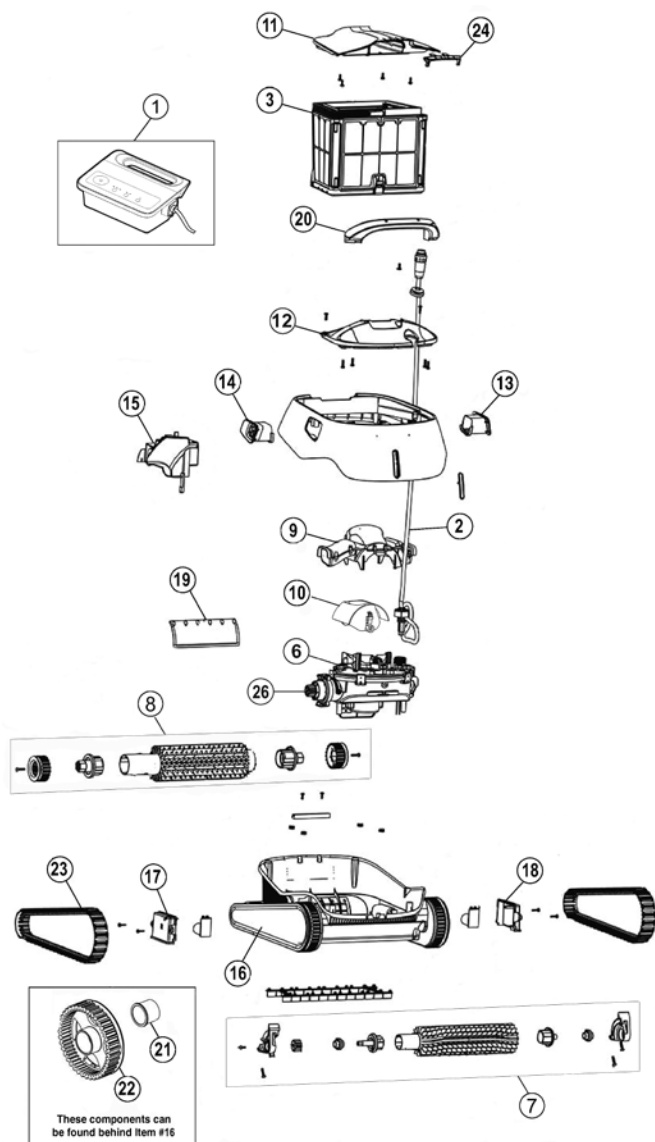

PENTAIR PROWLER® 930, 930W/PENTAIR WARRIOR® SI

CLEANER REPLACEMENT PARTS

CALIFORNIA PROPOSITION 65 WARNING
⚠️ **WARNING:** Cancer and Reproductive Harm.
⚠️ **AVERTISSEMENT:** Peut Causer le Cancer et des Dommages au Système Reproducteur.
⚠️ **ADVERTENCIA:** Cáncer y Daño Reproductivo.
www.p65warnings.ca.gov PS200734

Item	Part No.	Description	US List	Can. List
PROWLER 930/WARRIOR SI				
1	360400	Power Supply (930 & SI)	734.74	882.86
1	360541	Power Supply (930W)	869.10	1044.31
2	360446	Communication Cable	619.28	744.13
3	360507	Outer Filter Basket	544.93	654.79
6	360365	Motor Unit	1215.20	1460.18
7	360366	Front Brush Assembly	18.91	22.72
8	360367	Rear Brush Assembly	31.86	38.28
9	360370	Manifold Assembly	26.47	31.81
10	360371	Impeller Cover	12.42	14.92
11	360447	Filter Cover, Prowler 930	46.84	56.28
11	360506	Filter Cover, Warrior SI	58.59	70.40
12	360375	Intermediate Cover	26.73	32.12
13	360377	Left Grill, Prowler 930	8.48	10.19
13	360502	Left Grill, Warrior SI	19.52	23.46
14	360378	Right Grill, Prowler 930	8.48	10.19
14	360503	Right Grill, Warrior SI	19.52	23.46
15	360379	Internal Float	7.56	9.08
16	360380	Side Panel	27.39	32.91
17	360382	Bypass Cover, Left	7.56	9.08
18	360383	Bypass Cover, Right	7.56	9.08
19	360384	Rapid Drain Flap	15.12	18.17
20	360385	Handle Assembly, Prowler 930	44.96	54.02
20	360504	Handle Assembly, Warrior SI	58.59	70.40
21	360388	Front Brush Bushing	18.91	22.72
22	360372	Front Wheel	18.91	22.72
23	360342	Track	53.02	63.71
24	360373	Latch, Prowler 930	22.38	26.89
24	360500	Latch, Warrior SI	19.52	23.46
26	360547	Motor Gear	18.75	CALL
NOT SHOWN				
	360445	Inner Filter Basket	164.16	197.25
	360363	Cartridge Filter Kit	270.82	325.42
	360364	Net Filter Kit	145.84	175.24
	360340	Impeller	22.76	27.35
	360170	Cleaner Caddy	CALL	CALL
	360381	Rear Wheel	7.56	9.08
	360039	Prowler Tester Power Supply	93.37	112.19
	360518	Prowler 900s Dealer Service Pack	CALL	CALL