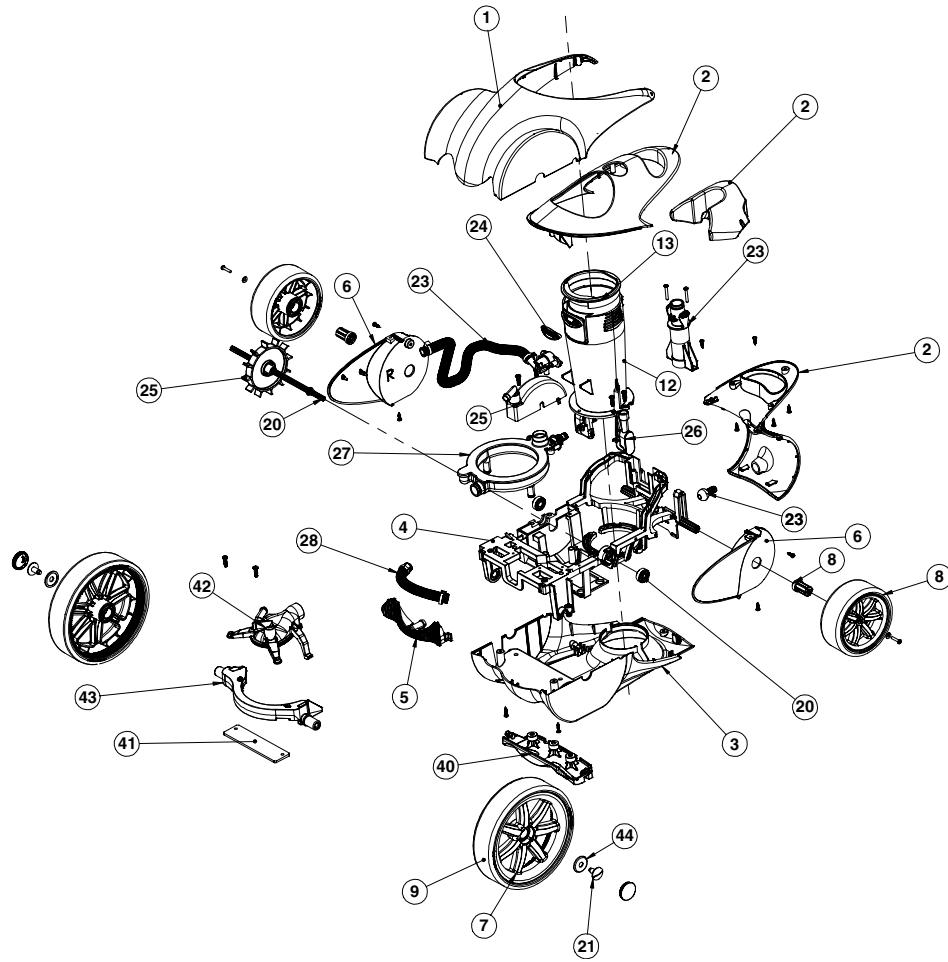

PENTAIR RACER® LS PRESSURE SIDE CLEANER

CLEANER REPLACEMENT PARTS

360241