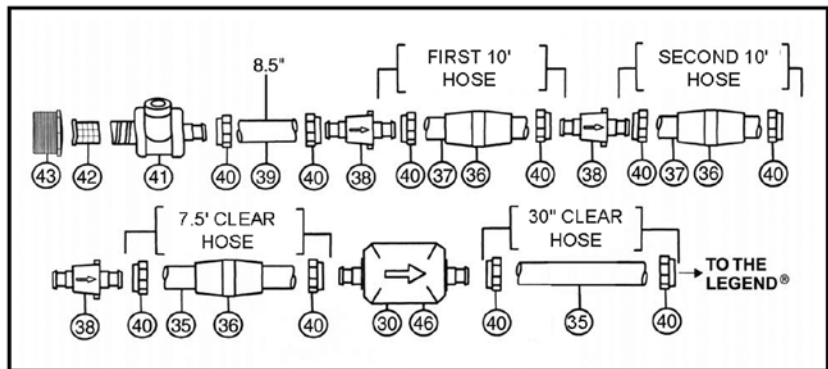

KREEPY KRAULY® LEGEND®

LL505G AND LL505GG CLEANER REPLACEMENT PARTS

CALIFORNIA PROPOSITION 65 WARNING

⚠ **WARNING:** Cancer and Reproductive Harm.
⚠ **AVERTISSEMENT:** Peut Causer le Cancer et des Dommages au Système Reproducteur.
⚠ **ADVERTENCIA:** Cáncer y Daño Reproductivo.
www.p65warnings.ca.gov