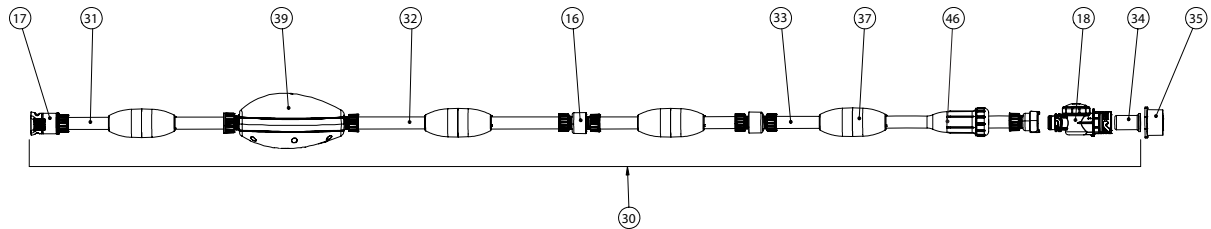

CALIFORNIA PROPOSITION 65 WARNING
⚠️ **WARNING:** Cancer and Reproductive Harm.
⚠️ **AVERTISSEMENT:** Peut Causer le Cancer et des Dommages au Système Reproducteur.
⚠️ **ADVERTENCIA:** Cáncer y Daño Reproductivo.
www.p65warnings.ca.gov   PB.20211A