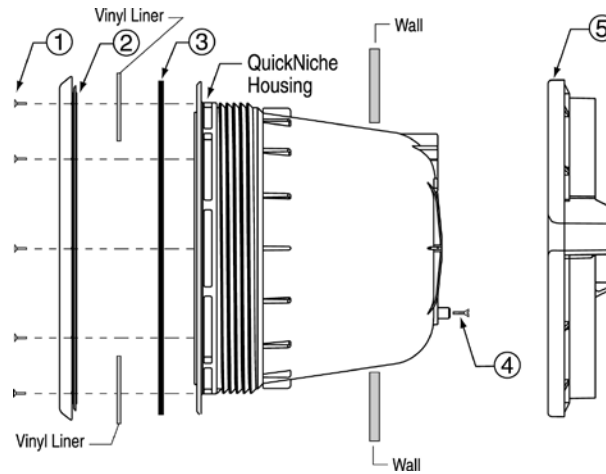

QUICKNICHE™ VINYL LINER NICHE

REPLACEMENT PARTS

QuickNiche

Item	Part No.	Description	US List	Can. List
QUICKNICHE				
1	630056	Screw kit, QuickNiche, 10 hole	CALL	CALL
2	630017	Sealing ring w/ gasket	CALL	CALL
3	630025	Gasket	CALL	CALL
4	990010	Screw, bonding 10-24 x 7/16 in.	2.36	2.84
5	630016	Lock ring	CALL	CALL
NOT SHOWN				
	619555	Bonding lug kit	40.24	48.35
	630022	Screw, pilot	CALL	CALL
	630023	Silicone packet DC 732 clear	25.28	30.38
	630047	Repair Kit for QuickNiche	73.37	88.16
	60028300	Bonding Lug Potting Sealant	CALL	CALL

CALIFORNIA PROPOSITION 65 WARNING
⚠️ **WARNING:** Cancer and Reproductive Harm.
⚠️ **AVERTISSEMENT:** Peut Causer le Cancer et des Dommages au Système Reproducteur.
⚠️ **ADVERTENCIA:** Cáncer y Daño Reproductivo.
www.p65warnings.ca.gov P65B0744