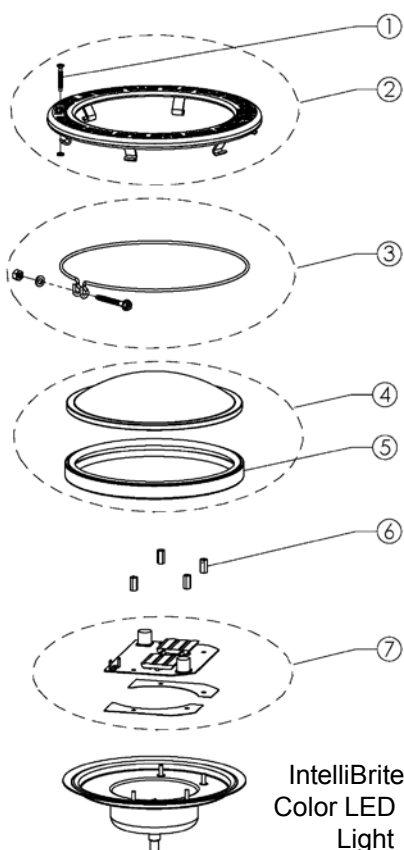

INTELLIBRITE® 5G COLOR LED LIGHTS

2ND GENERATION AFTER 2009 REPLACEMENT PARTS

IntelliBrite 5g
Color LED Pool
Light