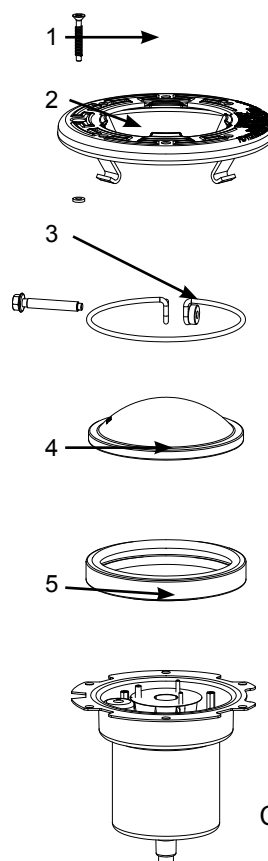

IntelliBrite 5g
Color LED Pool
Light

IntelliBrite 5g
Color LED Spa
Light

CALIFORNIA PROPOSITION 65 WARNING

⚠ **WARNING:** Cancer and Reproductive Harm.
⚠ **AVERTISSEMENT:** Peut Causer le Cancer et des Dommages au Système Reproducteur.
⚠ **ADVERTENCIA:** Cáncer y Daño Reproductivo.
www.p65warnings.ca.gov

Item	Part No.	Description	US List	Can. List
INTELLIBRITE 5g COLOR LED POOL LIGHT				
	620276	Replacement fuse for 12V only lights	36.31	43.63
1	79104800Z	Pilot screw with captive gum washer, brass	6.94	8.34
1	619355Z	Pilot screw with captive gum washer, SS	6.94	8.34
2	79110600	Face ring assembly, SS	163.78	196.80
3	79111000	Uni-tension wire clamp assembly	97.76	117.47
4	619864Z	Lens and gasket assembly, tempered	137.38	165.08
5	620400Z	Gasket, 8-3/8 in. diameter, silicone	78.16	93.92
6	620141	Nut, retaining	CALL	CALL
7	619818Z	Light engine kit, color 2nd generation	1258.81	1512.59
1	79104800Z	Pilot Screw, with captive gum washer, brass	6.94	8.34
1	619355Z	Pilot screw with captive gum washer, SS	6.94	8.34
2	79111600	Face ring assembly, SS	134.10	161.13
3	79210400	Uni-tension wire clamp assembly w/ welded nut	33.94	40.78
4	640046	Lens and gasket assembly, tempered	123.34	148.21
5	79108600	Gasket, white, silicone	CALL	CALL

Note: IntelliBrite Spa light has no user serviceable parts inside.