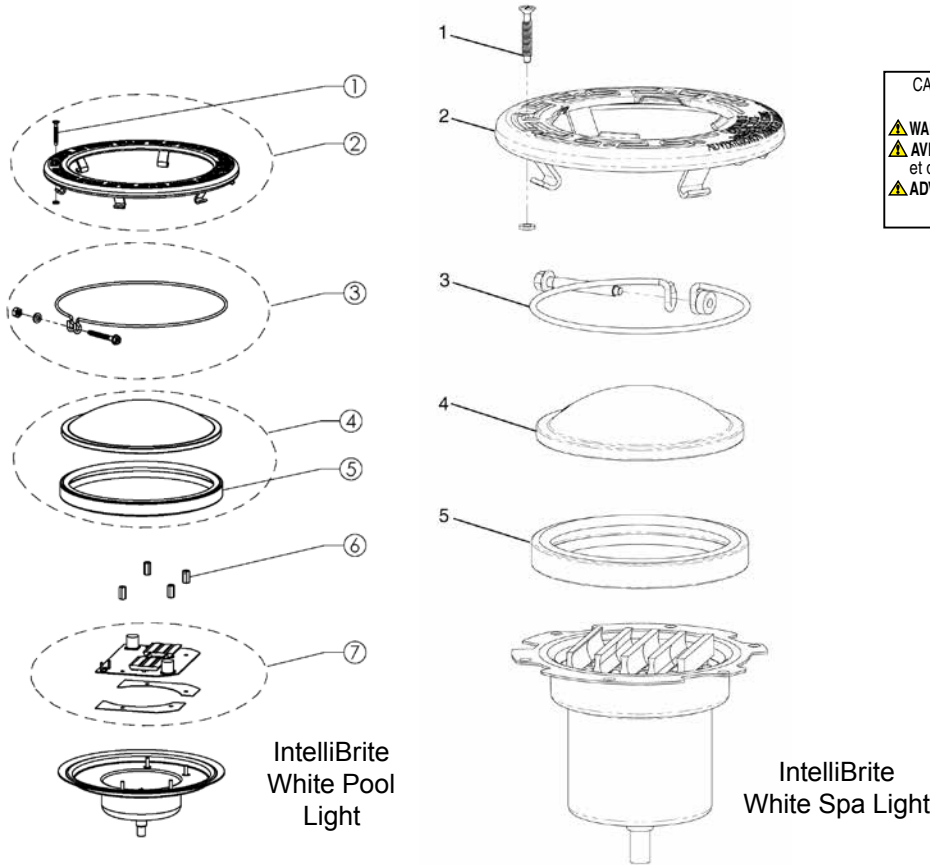

INTELLIBRITE® 5G WHITE LED LIGHTS

2ND GENERATION AFTER 2010 REPLACEMENT PARTS

CALIFORNIA PROPOSITION 65 WARNING

⚠ **WARNING:** Cancer and Reproductive Harm.
⚠ **AVERTISSEMENT:** Peut Causer le Cancer et des Dommages au Système Reproducteur.
⚠ **ADVERTENCIA:** Cáncer y Daño Reproductivo.

www.p65warnings.ca.gov
PR020714A

Item	Part No.	Description	US List	Can. List
INTELLIBRITE WHITE LED POOL LIGHTS				
	620276	Replacement fuse for 12V only lights (For lights built after Oct. 2015)	36.31	43.63
1	79104800Z	Pilot screw with captive gum washer, brass	CALL	CALL
1	619355Z	Pilot screw with captive gum washer, SS	6.94	8.34
1	600095	Face ring, clamp, and gasket kit	165.61	199.00
2	79110600	Face ring assembly, SS	163.78	196.80
3	79111000	Uni-tension wire clamp assembly	97.76	117.47
4	619864Z	Lens and gasket assembly, tempered	137.38	165.08
5	620400Z	Gasket, 8-3/8 in. diameter, silicone	78.16	93.92
6	620141	Nut, retaining	CALL	CALL
	619875Z	IntelliBrite 5g white LED 300w replacement engine	956.73	1149.61
	619916Z	IntelliBrite 5g white LED 400w replacement engine	988.78	1188.12
	619917Z	IntelliBrite 5g white LED 500w engine	1063.64	1278.07
INTELLIBRITE WHITE LED SPA LIGHTS				
1	79104800Z	Pilot Screw, with captive gum washer, brass	6.94	8.34
1	619355Z	Pilot screw with captive gum washer, SS	6.94	8.34
2	79111600	Face ring assembly, S/S	134.10	161.13
3	79210400	Uni-tension wire clamp assembly w/ welded nut	33.94	40.78
	640046	Lens Kit (includes items 4 and 5)	123.34	148.21
5	79108600	Gasket, white, silicone	CALL	CALL

Note: IntelliBrite Spa light has no user serviceable parts inside.