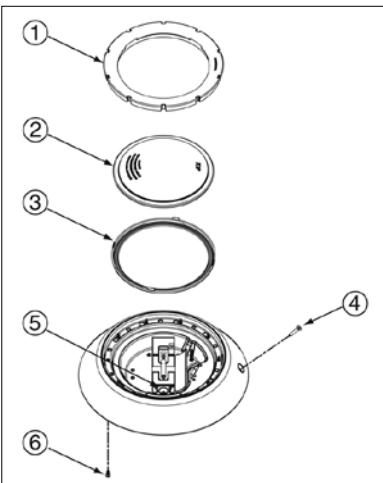

LIGHT ASSEMBLY PARTS				
1	619601	Face Ring, White	CALL	CALL
3	619599Z	Gasket Lens Replacement	39.74	47.75
4	78889900	Captive Screw	5.47	6.57
6	619792	Sealing screws (10 required)	0.58	0.70
NOT SHOWN				
	600140	Kwik change lens set (set of 3)	CALL	CALL
	600141	Lens Replacement Kit	CALL	CALL

CALIFORNIA PROPOSITION 65 WARNING

⚠ **WARNING:** Cancer and Reproductive Harm.
⚠ **AVERTISSEMENT:** Peut Causer le Cancer et des Dommages au Système Reproducteur.
⚠ **ADVERTENCIA:** Cáncer y Daño Reproductivo.
www.p65warnings.ca.gov