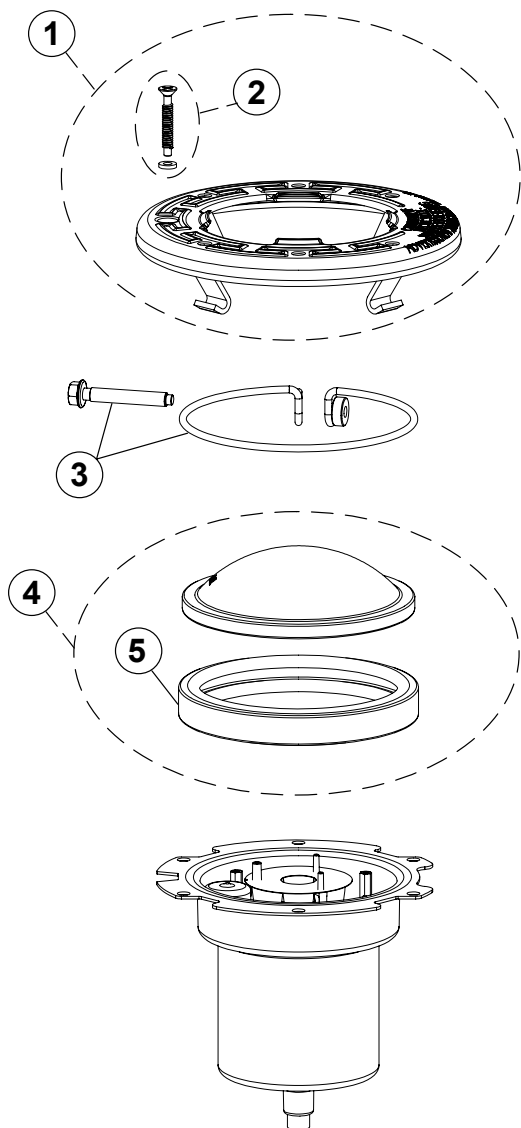

INTELLIBRITE® ARCHITECTURAL SERIES

12V SPA LIGHTING REPLACEMENT PARTS

Item	Part No.	Description	US List	Can. List
INTELLIBRITE ARCHITECTURAL SERIES 12V POOL & SPA LIGHTING				
1	79111600	Face Ring Kit	134.10	161.13
2	9104800z	Pilot Screw, Brass	CALL	CALL
2	619355z	Pilot Screw, Stainless	6.94	8.34
3	79210400	Wire Clamp Kit	33.94	40.78
4	602176	Lens Kit	CALL	CALL
5	79108600z	Gasket Kit	52.96	63.64
—	See Below	Light Assembly	CALL	CALL

Model	Cord Length
WHITE LIGHT ASSEMBLY	
618015	30 ft. (9.2 m)
618016	50 ft. (15.2 m)
618017	100 ft. (30.5 m)
618018	150 ft. (45.7 m)

Model	Cord Length
WARM WHITE / TURTLE LIGHT ASSEMBLY	
602238	30 ft. (9.2 m)
602239	50 ft. (15.2 m)
602240	100 ft. (30.5 m)
602241	150 ft. (45.7 m)
602242 (Turtle)	150 ft. (45.7 m)

Model	Cord Length
COLOR LIGHT ASSEMBLY	
602197	30 ft. (9.2 m)
602198	50 ft. (15.2 m)
602199	100 ft. (30.5 m)
602200	150 ft. (45.7 m)
602248 (Royal Blue)	150 ft. (45.7 m)

CALIFORNIA PROPOSITION 65 WARNING

⚠ **WARNING:** Cancer and Reproductive Harm.
⚠ **AVERTISSEMENT:** Peut Causer le Cancer et des Dommages au Système Reproducteur.
⚠ **ADVERTENCIA:** Cáncer y Daño Reproductivo.

www.p65warnings.ca.gov