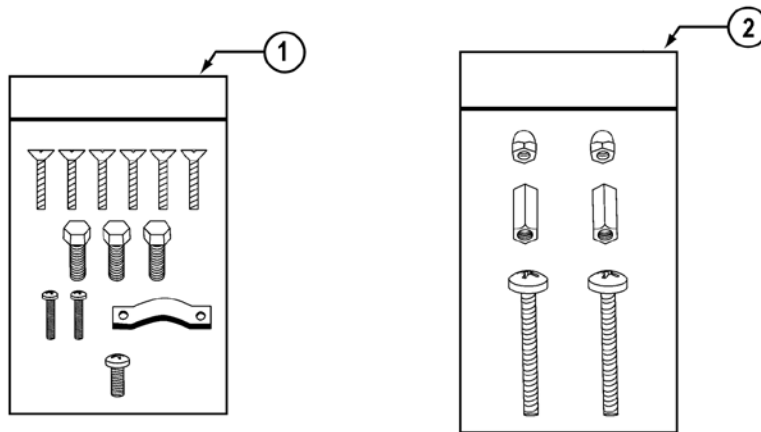

FOUNTAIN FIXTURES

REPLACEMENT PARTS

Item	Part No.	Description	US List	Can. List
FOUNTAIN FIXTURES				
1	570004	Fountain fixture screw kit	26.81	32.21
2	570011	Fountain niche mount screw kit	17.92	21.53

CALIFORNIA PROPOSITION 65 WARNING

⚠️ **WARNING:** Cancer and Reproductive Harm.
⚠️ **AVERTISSEMENT:** Peut Causer le Cancer et des Dommages au Système Reproducteur.
⚠️ **ADVERTENCIA:** Cáncer y Daño Reproductivo.
www.p65warnings.ca.gov

Product on page 181.