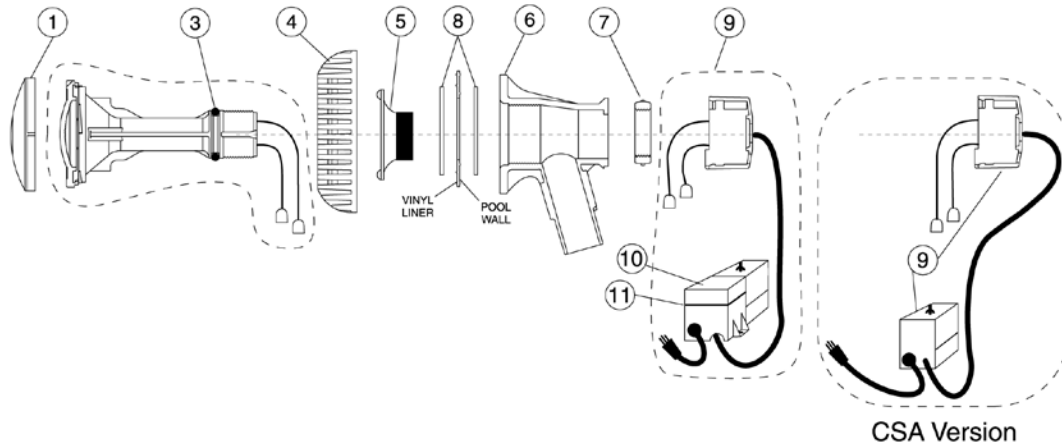

AQUALUMINATOR® / QUASAR LIGHTS

REPLACEMENT PARTS

Item	Part No.	Description	US List	Can. List
AQUALUMINATOR / QUASAR				
1	619551	Plastic lens cover kit	27.91	33.54
1	619518	Lens Luxury Green	CALL	CALL
1	79123401	Lens Luxury Blue	11.74	14.11
3	79116900	O-ring	9.55	11.48
4	79102800Z	Flow director	66.94	80.44
5	79118300Z	Wall flange, threaded	130.61	156.94
6	79126900	Fitting body	119.34	143.40
7	79116600	Nut	27.83	33.44
8	79116800	Gasket, 2 req.	22.02	26.46
9	83000000	Transformer assembly with cord and cap	409.13	491.61
9	79103502	Transformer assembly with cord and cap, Canada only	503.01	604.42
10	619552	J-Box assembly	55.83	67.09
11	79401000	J-Box gasket	12.72	15.28
11	79110700	Spacer, mounting	13.93	16.74

CALIFORNIA PROPOSITION 65 WARNING
⚠️ **WARNING:** Cancer and Reproductive Harm.
⚠️ **AVERTISSEMENT:** Peut Causer le Cancer et des Dommages au Système Reproducteur.
⚠️ **ADVERTENCIA:** Cáncer y Daño Reproductivo.
www.p65warnings.ca.gov PR2017A1