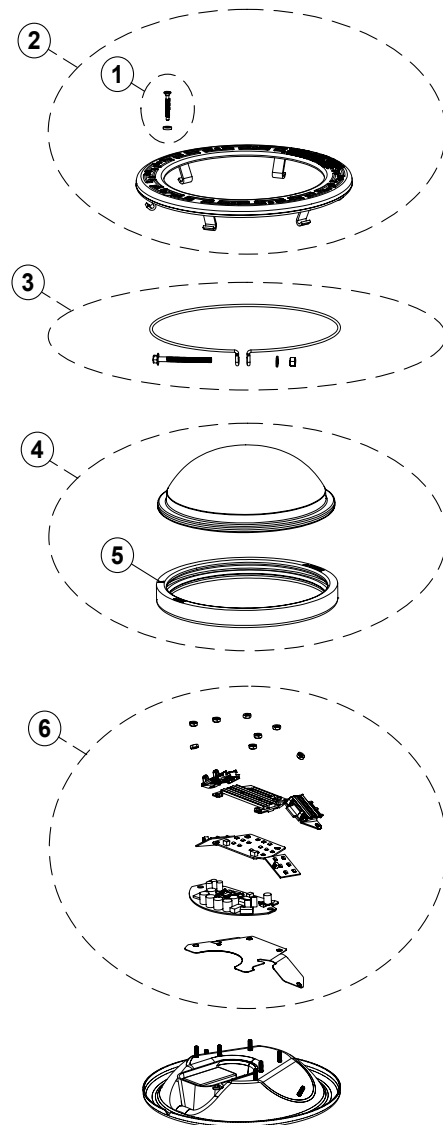

INTELLIBRITE® ARCHITECTURAL SERIES

120V POOL LIGHTING REPLACEMENT PARTS

Item	Part No.	Description	US List	Can. List
INTELLIBRITE ARCHITECTURAL SERIES 120V POOL & SPA LIGHTING				
1	79104800z	Pilot Screw, Brass	6.94	8.34
1	619355z	Pilot Screw, Stainless	6.94	8.34
2	79110600	Face Ring Kit	163.78	196.80
3	79111000	Wire Clamp Kit	97.76	117.47
4	602168	Lens Kit	CALL	CALL
5	620400z	Gasket	78.16	93.92
6	618091z	LED Board Kit, 300W White	CALL	CALL
6	618090z	LED Board Kit, 500W White	CALL	CALL
6	618092z	LED Board Kit, Color	CALL	CALL
6	618137z	LED Board Kit, RGB/Royal Blue	CALL	CALL
6	618135z	LED Board Kit, Warm White	CALL	CALL
6	618136z	LED Board Kit, Turtle	CALL	CALL
—	See Below	Light Assembly	CALL	CALL

Model	Watts	Cord Length
WHITE LIGHT ASSEMBLY		
602181	300W	30 ft. (9.2 m)
602182	300W	50 ft. (15.2 m)
602183	300W	100 ft. (30.5 m)
602184	300W	150 ft. (45.7 m)
602207	300W	250 ft. (76.2 m)
602177	500W	30 ft. (9.2 m)
602178	500W	50 ft. (15.2 m)
602179	500W	100 ft. (30.5 m)
602180	500W	150 ft. (45.7 m)
602208	500W	250 ft. (76.2 m)

Model	Cord Length
WARM WHITE / TURTLE LIGHT ASSEMBLY	
602189	30 ft. (9.2 m)
602190	50 ft. (15.2 m)
602191	100 ft. (30.5 m)
602192	150 ft. (45.7 m)
602221	250 ft. (76.2 m)
602223 (Turtle)	150 ft. (45.7 m)

Model	Cord Length
COLOR LIGHT ASSEMBLY	
602185	30 ft. (9.2 m)
602186	50 ft. (15.2 m)
602187	100 ft. (30.5 m)
602188	150 ft. (45.7 m)
602206	250 ft. (76.2 m)

CALIFORNIA PROPOSITION 65 WARNING
⚠️ **WARNING:** Cancer and Reproductive Harm.
⚠️ **AVERTISSEMENT:** Peut Causer le Cancer et des Dommages au Système Reproducteur.
⚠️ **ADVERTENCIA:** Cáncer y Daño Reproductivo.
www.p65warnings.ca.gov PK020174A

Product on page 172–173.