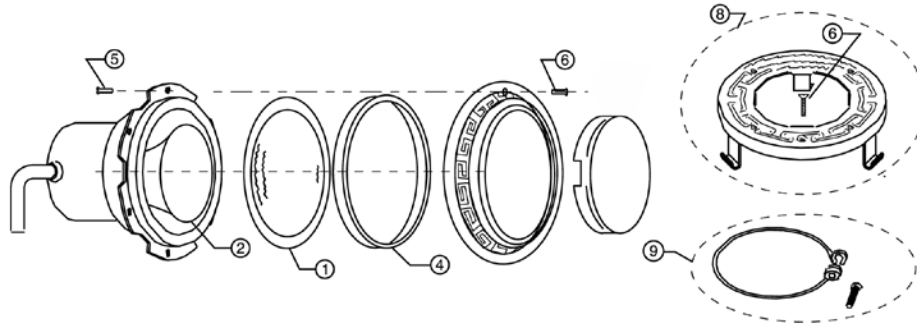

SPABRITE® / AQUALIGHT® - LIGHTS

REPLACEMENT PARTS

Item	Part No.	Description	US List	Can. List
SPABRITE / AQUALIGHT - LIGHTS				
1	79107800	Lens, clear, 4 in. dia., tempered	CALL	CALL
2	79113800Z	250 watt Halogen Quartz screw base, (AquaLight) ²	CALL	CALL
4	79108500Z	Gasket for 4 in. dia. lens, off white, (SpaBrite)	23.53	28.27
4	79108600	Gasket, white, silicone 100 watt, 250 watt, (AquaLight)	CALL	CALL
5	98208600	Screw, SS 10-24 x 3/8 in., 6 req., chrome-brass	CALL	CALL
6	79104800Z	Pilot screw with captive gum washer, brass	6.94	8.34
6	619355Z	Pilot screw with captive gum washer, SS	6.94	8.34
8	79111600	Face ring assembly, SS	134.10	161.13
9	79210400	Uni-tension wire assembly SS w/ welded nut	33.94	40.78

¹ Used on lights manufactured after 5-91.

² Used on lights manufactured after 1-98.

CALIFORNIA PROPOSITION 65 WARNING
⚠️ **WARNING:** Cancer and Reproductive Harm.
⚠️ **AVERTISSEMENT:** Peut Causer le Cancer et des Dommages au Système Reproducteur.
⚠️ **ADVERTENCIA:** Cáncer y Daño Reproductivo.
www.p65warnings.ca.gov PH.201714A