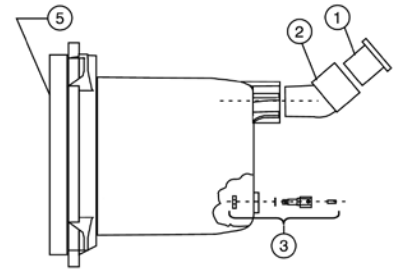

Small Plastic Niche

CALIFORNIA PROPOSITION 65 WARNING

⚠️ **WARNING:** Cancer and Reproductive Harm.
⚠️ **AVERTISSEMENT:** Peut Causer le Cancer et des Dommages au Système Reproducteur.
⚠️ **ADVERTENCIA:** Cáncer y Daño Reproductivo.

www.p65warnings.ca.gov
P65019A