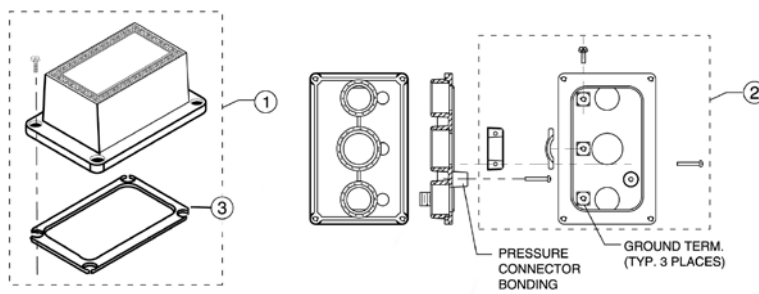

JUNCTION BOXES

REPLACEMENT PARTS

Item	Part No.	Description	US List	Can. List
JUNCTION BOXES				
1	619553	Lexan J-Box cover kit	78.99	94.91
2	79301800	1/2 in. J-Box screw kit	CALL	CALL
2	79301900	3/4 in. J-Box screw kit (also for 1 in.)	CALL	CALL
3	79300600	Gasket	13.09	15.73

CALIFORNIA PROPOSITION 65 WARNING

⚠️ **WARNING:** Cancer and Reproductive Harm.
⚠️ **AVERTISSEMENT:** Peut Causer le Cancer et des Dommages au Système Reproducteur.
⚠️ **ADVERTENCIA:** Cáncer y Daño Reproductivo.
www.p65warnings.ca.gov