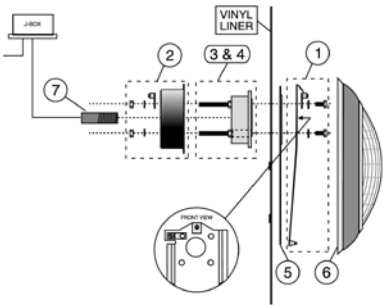

AQUALUMIN® III LIGHTS

REPLACEMENT PARTS

Item	Part No.	Description	US List	Can. List
AQUALUMIN III LIGHTS				
1	619547	Wall mounting bracket assembly	178.77	214.81
2	619548	Metal bracket cup assembly	75.93	91.24
3	619549	Mounting hub 3/4 in. assembly	143.02	171.85
4	619550	Mounting hub 1 in. assembly	143.02	171.85
5	78872600	Mounting spacer¹	CALL	CALL
6	619617Z	Housing spacer	39.74	47.75
7	86001800	Nipple, 1 in.	42.79	51.42