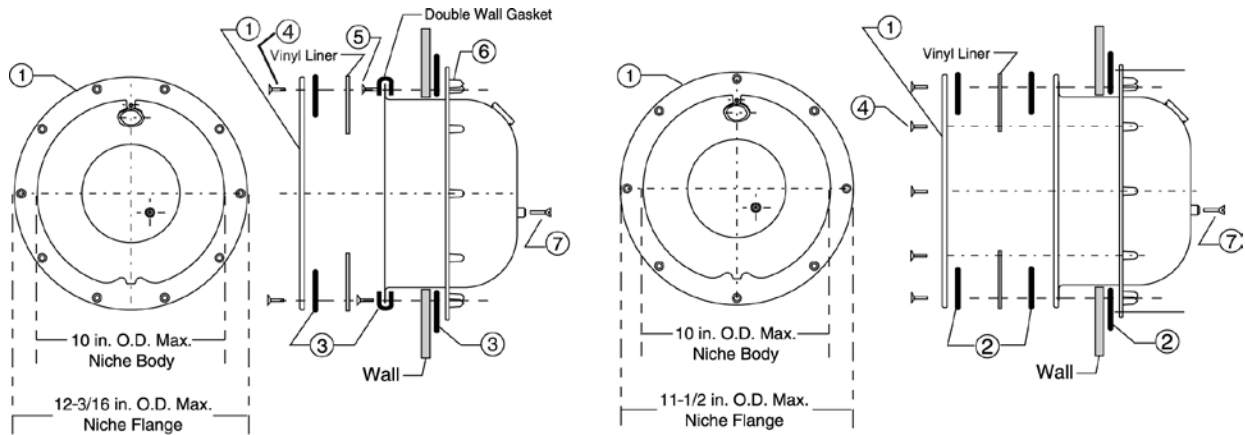

PENTAIR LARGE STAINLESS STEEL NICHES

REPLACEMENT PARTS

Standard 10 Hole Pattern
for vinyl or fiberglass

American 8 Hole Pattern

Item	Part No.	Description	US List	Can. List
PENTAIR LARGE STAINLESS STEEL NICHES				
1	79200100	Liner-sealing ring, American 8 hole	225.71	271.21
1	79200200	Liner-sealing ring, std. 10 hole	192.16	230.90
2	79200300	Gasket, set, American 8 hole pattern	73.84	88.73
3	79200700	Gasket, set, std. 10 hole pattern, w/ double wall gasket	136.11	163.55
4	98202600	Screw, sealing 1/4-20 x 1 in. Phillips flat head	CALL	CALL
4	98202700	Screw, sealing 1/4-20 x 1-1/4 in. Phillips flat head	CALL	CALL
5	98204200	Screw, retainer, fillister head, 12-24 x 3/4 in.	2.94	3.53
6	634595	Back-up ring, std. 10 hole pattern	170.85	205.29
7	98204400	Screw, grounding 10-24 x 1/2 in.	3.68	4.42
NOT SHOWN				
	79211600Z	Plaster ring, for gunite niche, pool	85.48	102.71
	79205100	Screw kit, niche, American 8 hole	54.48	65.46
	79205200	Screw kit, niche, American 8 hole, extra long	54.48	65.46
	79205300	Screw kit, niche, std. 10 hole, 1 in.	CALL	CALL
	79205400	Screw kit, niche, std. 10 hole, 1-1/4 in.	CALL	CALL
	79226300	Screw kit, niche, std. 10 hole, 1-3/8 in.	CALL	CALL
	79200400	Gasket, set, std. 10 hole, w/o double wall gasket	97.20	116.80
	60028300	Bonding Lug Potting Sealant	CALL	CALL

CALIFORNIA PROPOSITION 65 WARNING
⚠️ **WARNING:** Cancer and Reproductive Harm.
⚠️ **AVERTISSEMENT:** Peut Causer le Cancer et des Dommages au Système Reproducteur.
⚠️ **ADVERTENCIA:** Cáncer y Daño Reproductivo.
www.p65warnings.ca.gov PN 201514