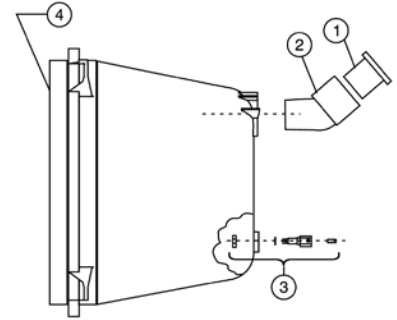

PLASTIC CONCRETE NICHES

REPLACEMENT PARTS

Item	Part No.	Description	US List	Can. List
PLASTIC CONCRETE NICHES				
1	619477	1 in. x 3/4 in. reducer	22.26	26.75
2	619476	45 deg. angle adapter	25.63	30.80
3	619555	Bonding lug kit	40.24	48.35
4	79206500	Large metal insert	CALL	CALL
5	79206300	Small metal insert	CALL	CALL
NOT SHOWN				
	990010	Screw, bonding 10-24 x 7/16 in.	2.36	2.84
	670044	Cord seal grommet kit, Qty 3	35.20	42.30
	670040	Cord seal cap	14.82	17.81
	60028300	Bonding Lug Potting Sealant	CALL	CALL

Large Plastic Niche