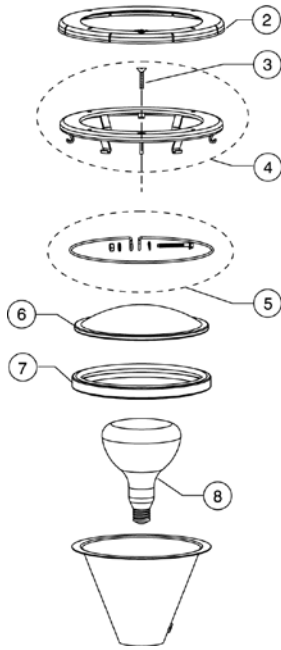

AMERLITE®

LIGHTS REPLACEMENT PARTS

Item	Part No.	Description	US List	Can. List
AMERLITE LIGHTS				
2	79212165	Face ring, lg. plastic, SS only, grey	17.96	21.58
2	79212111	Face ring, lg. plastic, SS only, black	17.96	21.58
3	79104800Z	Pilot screw with captive gum washer, brass	6.94	8.34
3	619355Z	Pilot screw with captive gum washer, SS	6.94	8.34
4	79110600	Face ring assembly, SS	163.78	196.80
5	79111000	Uni-tension wire clamp assembly	97.76	117.47
6	79100100	Lens, clear 8-3/8 in. dia., tempered	CALL	CALL
6	79100200	Lens, medium blue 8-3/8 in. dia., tempered	139.62	167.77
7	79101600Z	Gasket for 8-3/8 in. lens	49.68	59.70
8	79102100	Floodlamp, medium base, 500 watt, 120 Volt	CALL	CALL
8	79102200	Floodlamp, medium base, 400 watt, 120 Volt	CALL	CALL

Product on page 179–180.