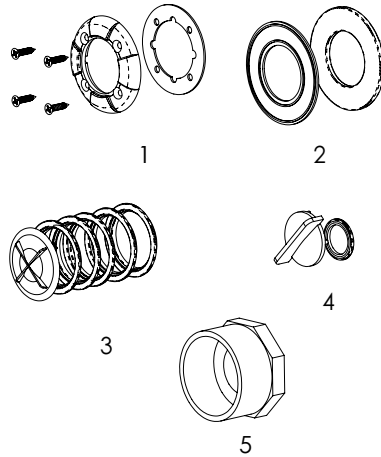

GLOBRITE® WHITE AND COLOR LED LIGHTS

REPLACEMENT PARTS

Item	Part No.	Description	US List	Can. List
GLOBRITE LED LIGHTS				
1	620054	GloBrite vinyl replacement kit (Gasket, Screws, Face Plate in White, Blue and Grey)	57.92	69.60
2	620055	GloBrite fiberglass replacement kit (washer, gasket)	38.53	46.30
3	620056	GloBrite gunite/concrete niche color ring replacement kit (color rings, plastic cover)	57.92	69.60
4	620057	GloBrite O-ring replacement kit (GloBrite O-ring, insertion tool, O-ring lubricant)	48.25	57.98
5	620058	GloBrite nut replacement kit (fiberglass/vinyl nut)	57.92	69.60
	602138	White Faceplate Kit (12 screws, 3 gaskets, 3 faceplates)	57.92	69.60
	602137	Gray Faceplate Kit (12 screws, 3 gaskets, 3 faceplates)	57.92	69.60
	602136	Blue Faceplate Kit (12 screws, 3 gaskets, 3 faceplates)	57.92	69.60

Product on pages 176–177.