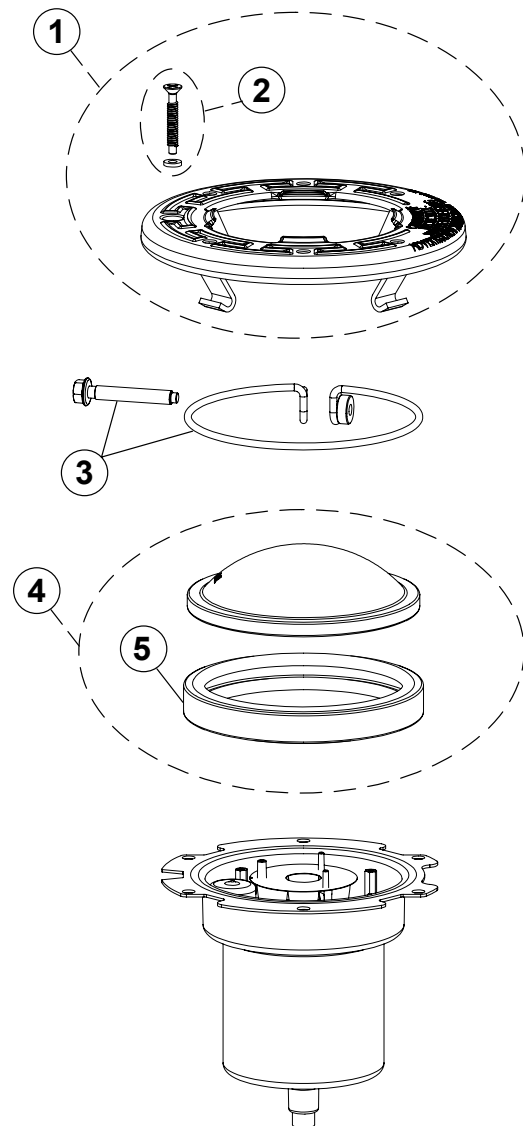

INTELLIBRITE® ARCHITECTURAL SERIES

120V SPA LIGHTING REPLACEMENT PARTS

Item	Part No.	Description	US List	Can. List
INTELLIBRITE ARCHITECTURAL SERIES 12V POOL & SPA LIGHTING				
1	79111600	Face Ring Kit	134.10	161.13
2	79104800z	Pilot Screw, Brass	6.94	8.34
2	619355z	Pilot Screw, Stainless	6.94	8.34
3	79210400	Wire Clamp Kit	33.94	40.78
4	602176	Lens Kit	CALL	CALL
5	79108600z	Gasket Kit	52.96	63.64
—	See Below	Light Assembly	CALL	CALL

Model	Cord Length
WHITE LIGHT ASSEMBLY	
602193	30 ft. (9.2 m)
602194	50 ft. (15.2 m)
602195	100 ft. (30.5 m)
602196	150 ft. (45.7 m)
602209	250 ft. (76.2 m)

Model	Cord Length
WARM WHITE / TURTLE LIGHT ASSEMBLY	
602225	30 ft. (9.2 m)
602226	50 ft. (15.2 m)
602227	100 ft. (30.5 m)
602228	150 ft. (45.7 m)
602229	250 ft. (76.2 m)
602231 (Turtle)	150 ft. (45.7 m)

Model	Cord Length
COLOR LIGHT ASSEMBLY	
602201	30 ft. (9.2 m)
602202	50 ft. (15.2 m)
602203	100 ft. (30.5 m)
602204	150 ft. (45.7 m)
602205	250 ft. (76.2 m)
602249 (Royal Blue)	150 ft. (45.7 m)

CALIFORNIA PROPOSITION 65 WARNING
⚠️ **WARNING:** Cancer and Reproductive Harm.
⚠️ **AVERTISSEMENT:** Peut Causer le Cancer et des Dommages au Système Reproducteur.
⚠️ **ADVERTENCIA:** Cáncer y Daño Reproductivo.
www.p65warnings.ca.gov P650214A