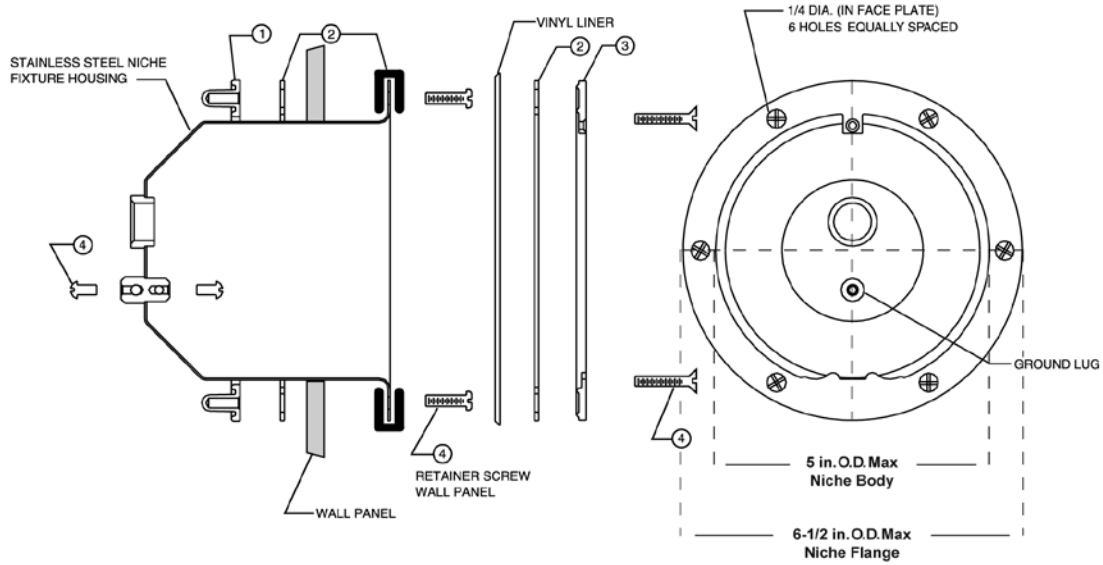

PENTAIR SMALL STAINLESS STEEL NICHES

REPLACEMENT PARTS

Item	Part No.	Description	US List	Can. List
PENTAIR SMALL STAINLESS STEEL NICHES				
1	79205600	Back-up ring	72.44	87.04
2	79207900	Gasket set, small niche, w/ double wall gasket	136.11	163.55
2	79204603	Gasket set, small niche, w/o double wall gasket	29.62	35.59
3	79206000	Sealing ring	120.82	145.18
4	79205500	Screw kit	CALL	CALL
NOT SHOWN				
	79203200	Plaster ring, for gunite niche, spa	CALL	CALL
	60028300	Bonding Lug Potting Sealant	CALL	CALL

CALIFORNIA PROPOSITION 65 WARNING

⚠ **WARNING:** Cancer and Reproductive Harm.
⚠ **AVERTISSEMENT:** Peut Causer le Cancer et des Dommages au Système Reproducteur.
⚠ **ADVERTENCIA:** Cáncer y Daño Reproductivo.

www.p65warnings.ca.gov