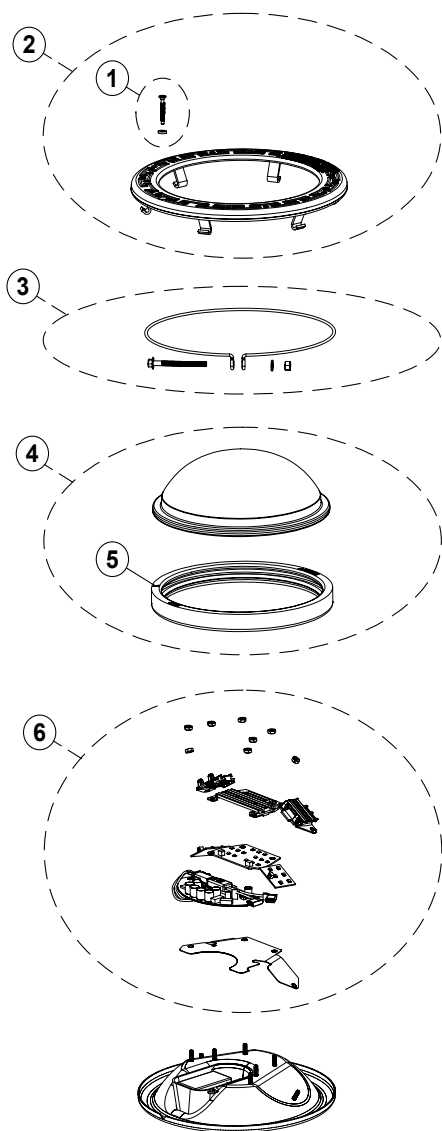

## 12V POOL LIGHTING REPLACEMENT PARTS

Item	Part No.	Description	US List	Can. List
<b>INTELLIBRITE ARCHITECTURAL SERIES 12V POOL &amp; SPA LIGHTING</b>				
1	79104800z	Pilot Screw, Brass	6.94	8.34
1	619355z	Pilot Screw, Stainless	6.94	8.34
2	79110600	Face Ring Kit	163.78	196.80
3	79111000	Wire Clamp Kit	97.76	117.47
4	602168	Lens Kit	CALL	CALL
5	620400z	Gasket	78.16	93.92
6	618091z	LED Board Kit, 300W White	CALL	CALL
6	618090z	LED Board Kit, 500W White	CALL	CALL
6	618092z	LED Board Kit, Color	CALL	CALL
6	618137z	LED Board Kit, RGB/Royal Blue	CALL	CALL
6	618135z	LED Board Kit, Warm White	CALL	CALL
6	618136z	LED Board Kit, Turtle	CALL	CALL
—	618085	Fuse Assembly	CALL	CALL
—	See Below	Light Assembly	CALL	CALL