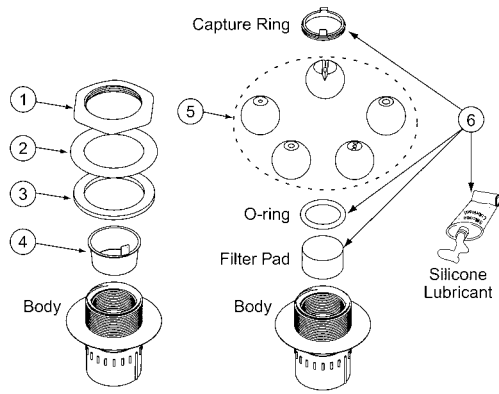

WATER FEATURES PARTS

Product Catalog 2024

DECK JET & MAGICSTREAM® DECK JET II

REPLACEMENT PARTS

Item	Part No.	Description	US List	Can. List
DECK JET				
1	87200800	Fitting nut, sealing liner 2 in.	11.02	13.24
2	87200700	Friction ring, SIF	10.15	12.20
3	87201200	Gasket TH-AGF 3.5 in. OD x 2-3/8 in. ID	12.04	14.47
4	590005	Plug, Gunite Shield, L20	7.02	8.44
5	590010	Eyeball kit includes installation card	208.76	250.85
6	590011	Accessory kit includes Capture ring, 2 qty.; O-ring, 3 qty.; Filter Pad, 2 qty.; Silicone Lubricant, 1 qty.	34.78	41.79

Product on page 314.

WATERFALL

REPLACEMENT PARTS

Item	Part No.	Description	US List	Can. List
WATERFALL				
1	580004	Rocktrap	CALL	CALL
2	2313	Internal Support Extractor Tool	6.38	7.67

CALIFORNIA PROPOSITION 65 WARNING
 ⚠️ **WARNING:** Cancer and Reproductive Harm.
 ⚠️ **AVERTISSEMENT:** Peut Causer le Cancer et des Dommages au Système Reproducteur.
 ⚠️ **ADVERTENCIA:** Cáncer y Daño Reproductivo.
www.p65warnings.ca.gov