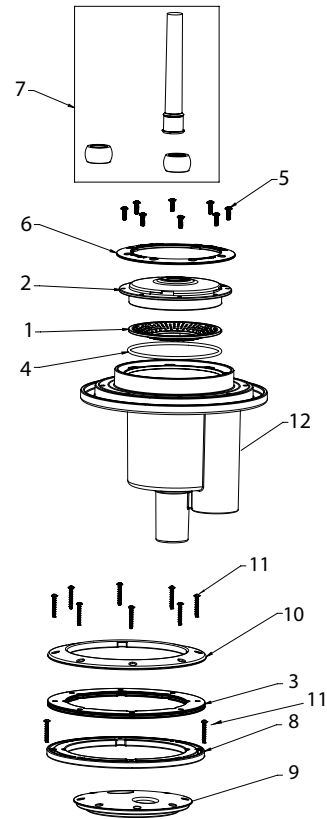

COLORVISION BUBBLER REPLACEMENT PARTS

Item	Part No.	Description	US List	Can. List
COLORVISION LED LIGHT BUBBLER				
1	590103Z	Diffuser	17.54	21.08
2	590104Z	Lens w/ O-Ring	35.08	42.15
3	590107Z	Gasket Kit, 3 Gaskets	48.25	57.98
4	590118Z	O-Ring	13.15	15.80
5	590119Z	Screw Kit Lens	17.54	21.08
6	590105Z	Color Ring - White	21.94	26.36
6	590128Z	Color Ring - Blue	21.94	26.36
6	590127Z	Color Ring - Gray	21.94	26.36
6	590129Z	Color Ring - Tan	21.94	26.36
6	590130Z	Color Ring - Black	21.94	26.36
7	590135	Eyeball Assy Kit	39.46	47.42
8	590109Z	Vinyl Spacer	26.33	31.64
9	590102Z	Gunite Cover w/ O-Ring	30.67	36.85
10	590106Z	Vinyl/Fiberglass Ring - White	30.67	36.85
10	590132Z	Vinyl/Fiberglass Ring - Blue	30.67	36.85
10	590131Z	Vinyl/Fiberglass Ring - Gray	30.67	36.85
10	590133Z	Vinyl/Fiberglass Ring - Tan	30.67	36.85
10	590134Z	Vinyl/Fiberglass Ring - Black	30.67	36.85
11	590121Z	Screw Kit Vinyl/Fiberglass Ring	21.94	26.36
12	590147Z	Niche	175.40	210.76
NOT SHOWN				
580067		Complete Accessory Kit for Vinyl/Fiberglass Bubbler (includes items 1, 2, 3, 4, 5, 6, 7, 8, 9, 10 & 11)	175.24	210.57
580068		Complete Accessory Kit for Gunite Bubbler (includes items 1, 2, 4, 5, 6, 7 & 9)	77.89	93.59

CALIFORNIA PROPOSITION 65 WARNING
⚠️ **WARNING:** Cancer and Reproductive Harm.
⚠️ **AVERTISSEMENT:** Peut Causer le Cancer et des Dommages au Système Reproducteur.
⚠️ **ADVERTENCIA:** Cáncer y Daño Reproductivo.
www.p65warnings.ca.gov PR201714