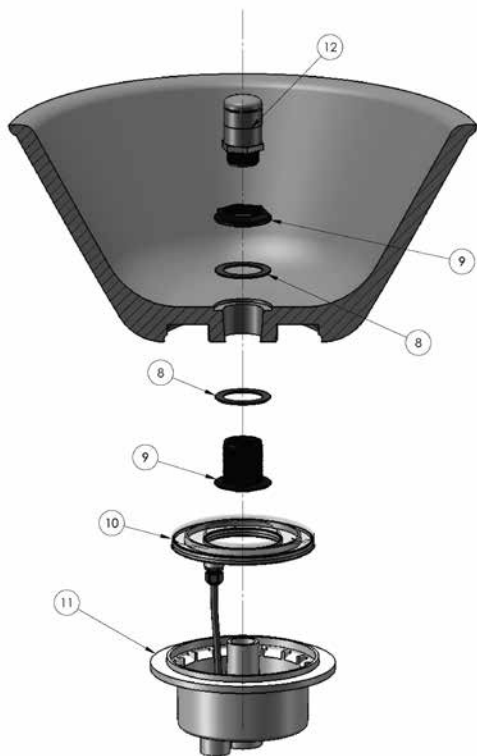

Product on page 314.

WATERFALL

REPLACEMENT PARTS

Item	Part No.	Description	US List	Can. List
WATERFALL				
1	580004	Rocktrap	CALL	CALL
2	2313	Internal Support Extractor Tool	6.38	7.67

CALIFORNIA PROPOSITION 65 WARNING
 ⚠️ **WARNING:** Cancer and Reproductive Harm.
 ⚠️ **AVERTISSEMENT:** Peut Causer le Cancer et des Dommages au Système Reproducteur.
 ⚠️ **ADVERTENCIA:** Cáncer y Daño Reproductivo.
www.p65warnings.ca.gov

MAGICBOWL® WATER EFFECTS REPLACEMENT PARTS

Item	Part No.	Description	US List	Can.List
MAGICBOWL				
8	590158	Gasket, Pack Black	43.87	52.71
8	590242	Gasket, Pack Clear	59.94	72.02
9	590159	Nut & Bulkhead, Black	150.47	180.80
9	590245	Nut & Bulkhead, Clear	159.80	192.02
10	580065	100' LED Light Engine	1206.01	1449.14
10	580066	150' LED Light Engine	1425.28	1712.62
11	590157	Niche	219.28	263.49
12	590174	Spout, Copper	153.47	184.41
12	590175	Spout, Bronze	153.47	184.41
12	590176	Spout, Pewter	153.47	184.41
12	590177	Spout, Brass	153.47	184.41
12	590178	Spout, White	CALL	CALL
12	590179	Spout, Gray	153.47	184.41
12	590180	Spout, Natural	153.47	184.41
12	590230	Spout, Black	150.48	180.82
12	590233	Spout, Clear	150.47	180.80
NOT SHOWN				
	590188	2" SS metal lip extension, square resin bowl	CALL	CALL
	590189	2" SS metal lip extension, round resin bowl	CALL	CALL
	590254	2" clear plastic lip extension, round resin bowl	CALL	CALL
	590255	2" clear plastic lip extension, square resin bowl	CALL	CALL
	590256	2" clear plastic lip extension, square glass bowl	CALL	CALL
	590246	2" clear plastic lip extension, round glass bowl	CALL	CALL
	580057	Cover, Round	CALL	CALL
	580058	Cover, Square	CALL	CALL
	590238	Spacer, 1/2" clear	59.94	72.02