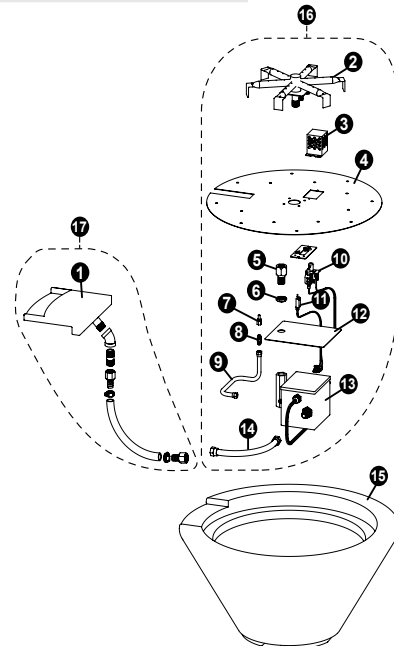

INSTALL ELEVATION	PROPANE	NATURAL GAS
REPLACEMENT BURNER ORIFICES (ITEM #5)		
<4000 ft./[<1219 m]	590280	590282
4000–6000 ft./[1219–1829 m]	590318	590321
6000–8000 ft./[1829–2438 m]	590319	590322
8000–10000 ft./[2438–3048 m]	590320	590323

FIRE/WATER BOWLS		FIRE ONLY BOWLS	
REPLACEMENT BOWLS (ITEM #15)			
Bronze, Round	580205	Bronze, Round	580195
Pewter, Round	580206	Pewter, Round	580196
Natural, Round	580207	Natural, Round	580197
White, Round	580208	White, Round	580198
Black, Round	580209	Black, Round	580199
Bronze, Square	580210	Bronze, Square	580200
Pewter, Square	580211	Pewter, Square	580201
Natural, Square	580212	Natural, Square	580202
White, Square	580213	White, Square	580203
Black, Square	580214	Black, Square	580204

MEDIA TYPE	P/N	Color	KIT P/N
FIRE MEDIA OPTIONS		PAINT REPAIR KITS	
Lava Rock, 3/4"	590267	Bronze	590307
Lava Rock, Tumbled	590268	Pewter	590308
Fire Glass, Black	590269	Natural	590309
Fire Glass, Clear	590270	White	590310
Fire Glass, Brown	590271	Black	590311
Fire Glass, Dark Blue	590272		
Fire Glass, Light Blue	590273		
Fire Glass, Gold	590274		

CALIFORNIA PROPOSITION 65 WARNING
⚠️ **WARNING:** Cancer and Reproductive Harm.
⚠️ **AVERTISSEMENT:** Peut Causer le Cancer et des Dommages au Système Reproducteur.
⚠️ **ADVERTENCIA:** Cáncer y Daño Reproductivo.
www.p65warnings.ca.gov. P/N 282154