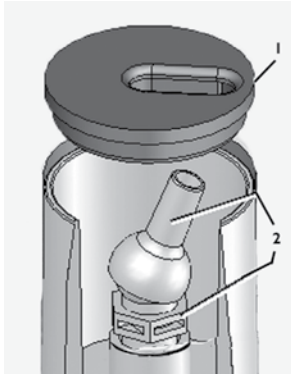

WATER FEATURES PARTS

Product Catalog 2024

DECK JET & MAGICSTREAM® DECK JET II

REPLACEMENT PARTS

Item	Part No.	Description	US List	Can. List
DECK JET				
1	87200800	Fitting nut, sealing liner 2 in.	11.02	13.24
2	87200700	Friction ring, SIF	10.15	12.20
3	87201200	Gasket TH-AGF 3.5 in. OD x 2-3/8 in. ID	12.04	14.47
4	590005	Plug, Gunite Shield, L20	7.02	8.44
5	590010	Eyeball kit includes installation card	208.76	250.85
6	590011	Accessory kit includes Capture ring, 2 qty.; O-ring, 3 qty.; Filter Pad, 2 qty.; Silicone Lubricant, 1 qty.	34.78	41.79

Item	Part No.	Description	US List	Can. List
MAGICSTREAM DECK JET II				
1	590042	MagicStream Deck Jet II cover, bronze color, each	92.10	110.67
1	590150	MagicStream Deck Jet II cover, tan color each, each	33.62	40.40
2	590041	MagicStream Deck Jet II Nozzle Kit (Includes nozzle base and nozzle swivel, set of 4)	180.49	216.88

Product on page 315.

COLORCASCADE LED LIGHT BUBBLER

REPLACEMENT PARTS

Item	Part No.	Description	US List	Can. List
COLORCASCADE LED LIGHT BUBBLER				
1	590046	LED Bubbler replacement light engine with 100 ft. cord	CALL	CALL
2	590047	LED Bubbler replacement light engine with 150 ft. cord	CALL	CALL
3	590048	Accessory Kit	CALL	CALL