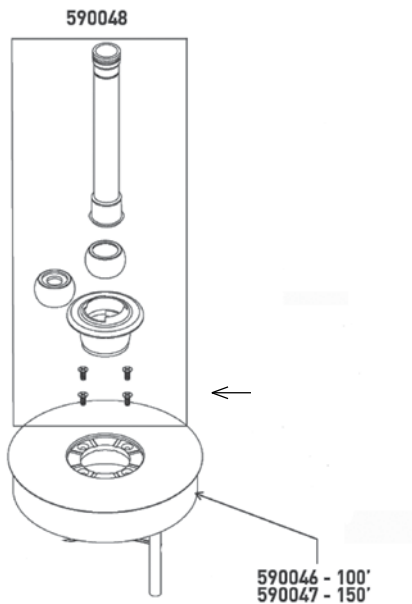

WATER FEATURES PARTS

Product Catalog 2024

DECK JET & MAGICSTREAM® DECK JET II

REPLACEMENT PARTS

Item	Part No.	Description	US List	Can. List
DECK JET				
1	87200800	Fitting nut, sealing liner 2 in.	11.02	13.24
2	87200700	Friction ring, SIF	10.15	12.20
3	87201200	Gasket TH-AGF 3.5 in. OD x 2-3/8 in. ID	12.04	14.47
4	590005	Plug, Gunite Shield, L20	7.02	8.44
5	590010	Eyeball kit includes installation card	208.76	250.85
6	590011	Accessory kit includes Capture ring, 2 qty.; O-ring, 3 qty.; Filter Pad, 2 qty.; Silicone Lubricant, 1 qty.	34.78	41.79

Item	Part No.	Description	US List	Can. List
MAGICSTREAM DECK JET II				
1	590042	MagicStream Deck Jet II cover, bronze color, each	92.10	110.67
1	590150	MagicStream Deck Jet II cover, tan color each, each	33.62	40.40
2	590041	MagicStream Deck Jet II Nozzle Kit (Includes nozzle base and nozzle swivel, set of 4)	180.49	216.88

Product on page 315.

COLORCASCADE LED LIGHT BUBBLER

REPLACEMENT PARTS

Item	Part No.	Description	US List	Can. List
COLORCASCADE LED LIGHT BUBBLER				
1	590046	LED Bubbler replacement light engine with 100 ft. cord	CALL	CALL
2	590047	LED Bubbler replacement light engine with 150 ft. cord	CALL	CALL
3	590048	Accessory Kit	CALL	CALL