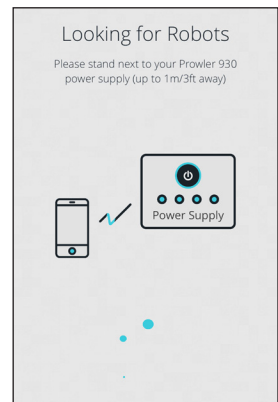

Your Prowler® 930 Robotic Inground Pool Cleaner contains a *Bluetooth*® Wireless Technology receiver that allows the cleaner to communicate with most smartphones.

The following guide provides instructions on how to pair the cleaner with a compatible smartphone, as well as how to use the Manual Drive function.

For further instructions regarding the operation and maintenance of the Prowler 930, refer to the Installation and User's Guide provided with the cleaner. A link to this guide can be found on the Links and Info screen within this app.

Downloading the Prowler 930 Mobile App

The Prowler 930 Mobile App can be found in most smartphone app stores by searching the keywords, "Prowler 930" or "Kreepy Krauly".

Pairing Your Smartphone to the Cleaner

To successfully pair your smartphone to a Prowler 930 cleaner, the smartphone must be broadcasting a *Bluetooth* connection signal. Ensure *Bluetooth* capability is enabled before attempting to pair with the cleaner.

1. The first time the Prowler 930 Mobile App is opened on a mobile device, the app will begin to search for a Prowler 930 cleaner to pair with.

The smartphone must be within 3 feet (1 m.) of the cleaner's power supply to successfully pair with the cleaner.