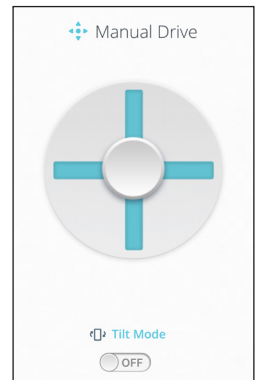

Operating the Cleaner with Manual Drive

First, tap the Start Cleaning button on the Welcome screen. The Manual Drive button will not be accessible until a cleaning cycle is in process.

After selecting the Manual Drive function on the Welcome screen, the Manual Drive screen will display.

1. **Joystick Mode:** This is the default Manual Drive mode. The cleaner direction and speed is controlled by your thumb as you guide the "joystick".
2. **Tilt Mode:** Enter Tilt Mode by swiping the Tilt Mode toggle at the bottom of the Manual Drive screen to ON. The cleaner direction and speed will now be controlled by the direction and angle you tilt your smartphone.