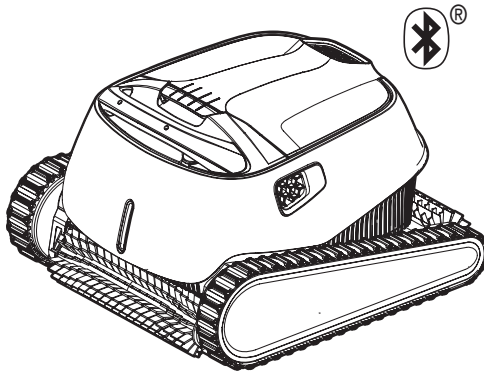

KREEPY KRAULY®

PROWLER® 930

ROBOTIC INGROUND POOL CLEANER

MOBILE APP GUIDE

IMPORTANT SAFETY INSTRUCTIONS
READ AND FOLLOW ALL INSTRUCTIONS
SAVE THESE INSTRUCTIONS

Your Prowler® 930 Robotic Inground Pool Cleaner contains a *Bluetooth*® Wireless Technology receiver that allows the cleaner to communicate with most smartphones.