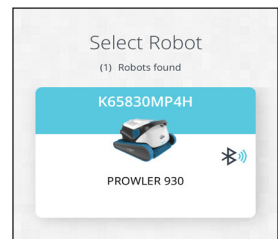

2. Once a cleaner(s) is recognized by your smartphone the Select Robot screen will display.

Cleaners will display by serial number. Select the cleaner you wish to connect to.