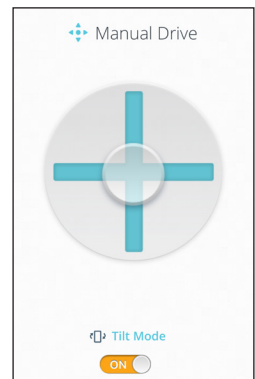

Operating the Cleaner with Manual Drive

First, tap the Start Cleaning button on the Welcome screen. The Manual Drive button will not be accessible until a cleaning cycle is in process.

After selecting the Manual Drive function on the Welcome screen, the Manual Drive screen will display.

1. **Joystick Mode:** This is the default Manual Drive mode. The cleaner direction and speed is controlled by your thumb as you guide the "joystick".
2. **Tilt Mode:** Enter Tilt Mode by swiping the Tilt Mode toggle at the bottom of the Manual Drive screen to ON. The cleaner direction and speed will now be controlled by the direction and angle you tilt your smartphone.