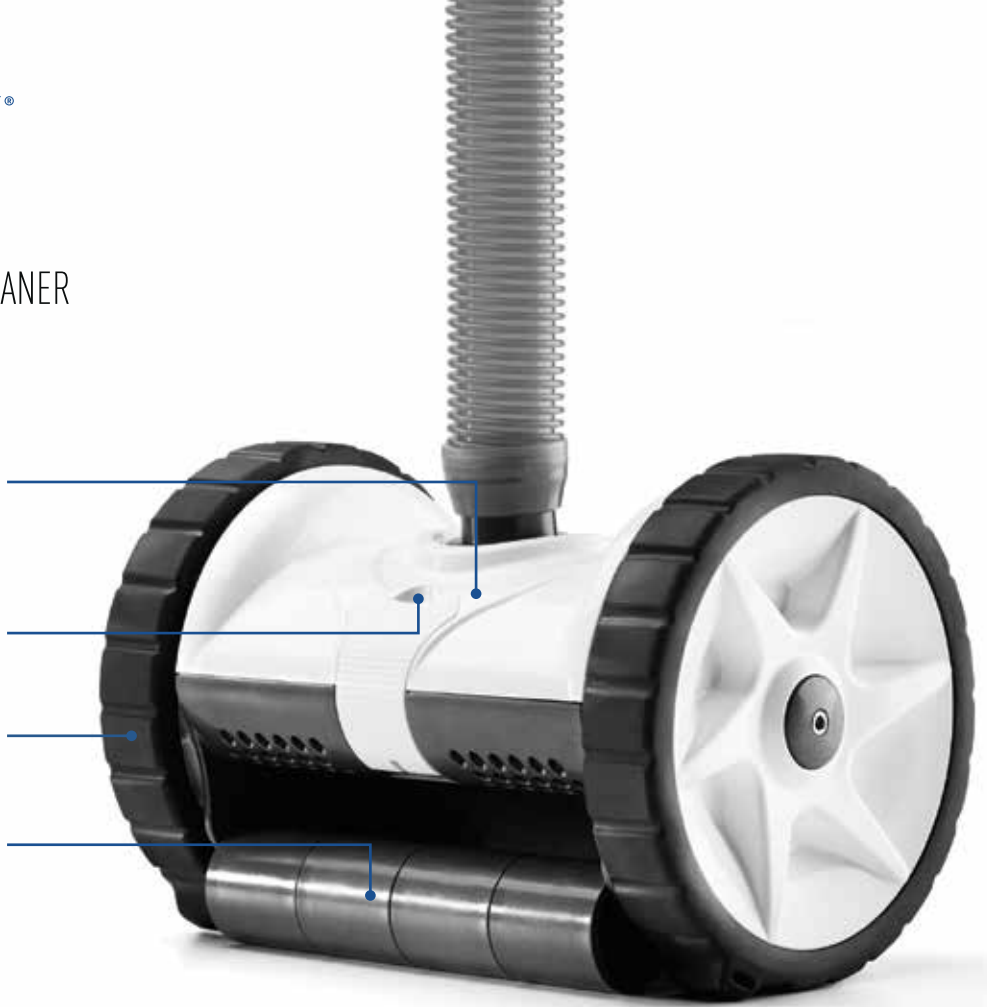

WARRIOR™

NEW KREEPY KRAULY® WARRIOR™

SUCTION-SIDE INGROUND POOL CLEANER

CONQUER DIRT AND DEBRIS WITH THE NEW WARRIOR

You won't find a suction-side cleaner that works harder than the NEW Warrior cleaner. Put Warrior in your inground pool and you'll win the battle against leaves, sand and other hard-to-clean debris.

Its two-wheeled design and programmed steering maneuvers Warrior decisively around your pool, conquering 90 degree floor-to-wall angles, deep to shallow bottoms and hard to reach corners. It's ready to deploy quickly – just set it and forget it. While it is powerful and durable, Warrior's sleek, modern design looks right at home in any pool environment.

NEW KREEPY KRAULY® WARRIOR™

SUCTION-SIDE INGROUND POOL CLEANER

Sure-Flow turbine design allows dirt and debris to easily pass through, avoiding the clogging common with other two-wheel cleaners

Servicing is quick and easy with Warrior's Quick-Release Latch

Two-wheel design for fast, agile cleaning, even in tight spaces

Roller Skirt maneuvers up and over obstacles for uninterrupted cleaning

COMPLETE, UNINTERRUPTED CLEANING PERFORMANCE

The Warrior cleaner unites outstanding performance with a sleek, compact design. And it doesn't quit cleaning when it encounters obstacles or heavy debris.