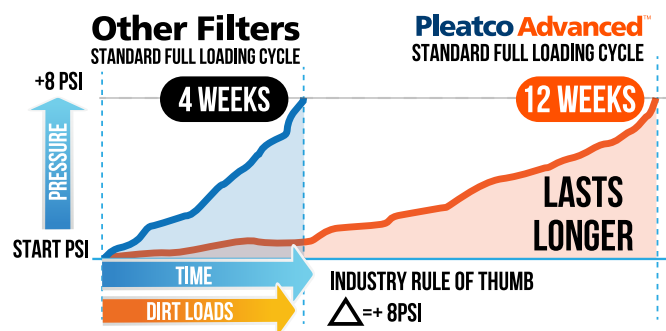

HIGH PERFORMANCE

PLEATCO.COM

LOW MAINTENANCE