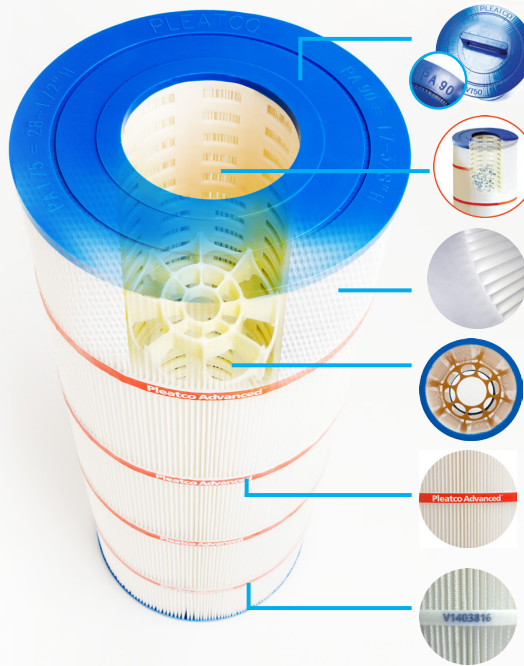

ENERGY EFFICIENT

LONGER LOAD CYCLES

HOLDS MORE DIRT

LESS SERVICING

PLEATCO ADVANCED Filter Cartridges center around our completely new and unique, uniformly bonded filtration media driving super-charged cleaning performance, vastly superior to anything that has come before.

At Pleatco we look well beyond standard filtration fabrics and engage the most advanced manufacturing technology, science and engineering in the world necessary to develop and deliver a truly new industry-leading standard in filtration.

PLEATCO ADVANCED 4oz bonded media contains more fibers per unit area offering far greater volume dirt holding capacity than other filtration fabrics. With reduced pore size distribution the fabric provides impressive turbidity reduction via unique cross filtration flow, easily and efficiently capturing dirt particles to achieve a deeper level of cleanliness and clarity than ever before.

Due to uniformly placed weld spots, our advanced bonded fabric is strong and robust, and returns to a high state of original performance after cleaning, meaning greater usability, longer cleaning cycles, and less service time.

Combined with our FREE FLOW CORE® technology, PLEATCO ADVANCED cartridges consistently deliver lower pressure and higher flow rates resulting in a regulated gentle flow that uses less energy, creates less wear and tear on the pump and ensures a longer life of the product.

Pleatco Break Resistant End Caps

Ergonomic easy-to-use engineered handles - Pleatco Part Number for easy identification and replacement

Pleatco Free Flow Cores

Engineered ABS for greater flow, high efficiencies and substantial energy savings - Unique to Pleatco.

Pleatco Advanced Filtration Fabric

The most advanced, highly efficient, Point Bonded Fabric - Exclusive to Pleatco.

Pleatco Reinforced Center Cores

Allow for increased dirt loading and high pressures while protecting the structural integrity of the cartridge.

Pleatco Superbond Bands

Pleatco Smart Tracker

Product time stamping technology allows for lifelong product identification, quality tracking and guaranteed warranty.

Longer Service Life

SETS NEW STANDARD FOR CLEANING CYCLES
LONGER FULL LOADING CYCLE
HIGHER DIRT HOLDING CAPACITY

LESS MAINTENANCE = MORE POOLS SERVICED

CLEAN LESS FREQUENTLY - LASTS LONGER
EVEN FLOW CREATES LOWER PRESSURE
LESS ENERGY - LESS WEAR ON THE PUMP

LOVED BY POOL SERVICE PROFESSIONALS!

"Pleatco Advanced is by far the fastest cleaning, most efficient filter cartridge I have ever used. After a whole season of crystal clear performance it remained like new. I'm floored by its performance."

RICK VINE - Service Professional, NY
◀ SEE ACTUAL PHOTO RESULTS ON FRONT PAGE