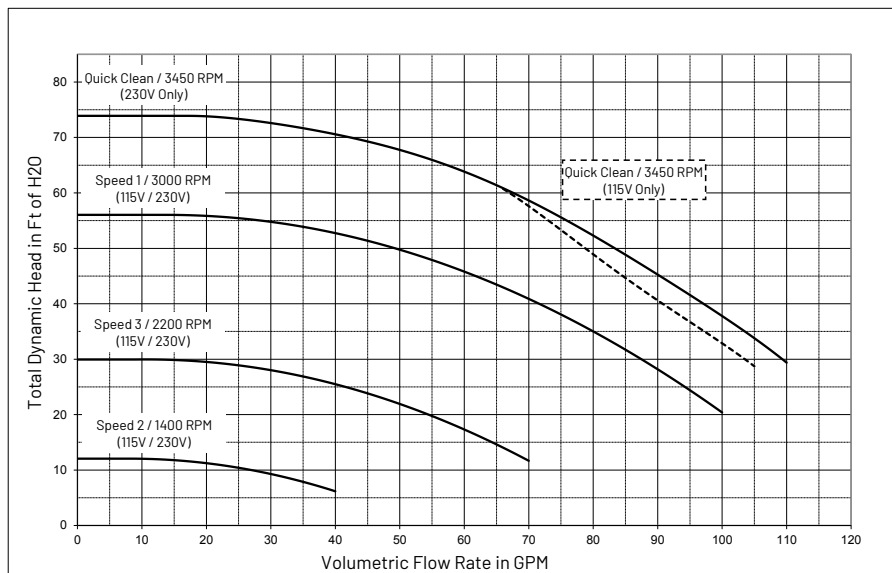

## INTELLIGENT VARIABLE SPEED PUMP

**WHISPER-QUIET OPERATION. WORLDWIDE REPUTATION.**

**The choice of pool builders, retailers and service professionals everywhere.**

Quiet means you enjoy a more relaxing, satisfying pool and spa experience, because the IntelliPro® VS+SVRS pump is one of the quietest pumps on the planet. While its Totally Enclosed, Fan-Cooled (TEFC) motor helps to reduce noise and prolong pump life, its reliable variable speed technology allows it to operate so efficiently and quietly that at lower speeds, you might not realize it's running.

### PERFORMANCE CURVES

NOTE: The chart above demonstrates performance rates at factory preset speeds of 3450 RPM, 3110 RPM, 2350 RPM, 1500 RPM and 1100 RPM.

The IntelliPro VS+SVRS Variable Speed Pump has earned the Eco Select® brand distinction as one of the greenest and most efficient choices from Pentair.